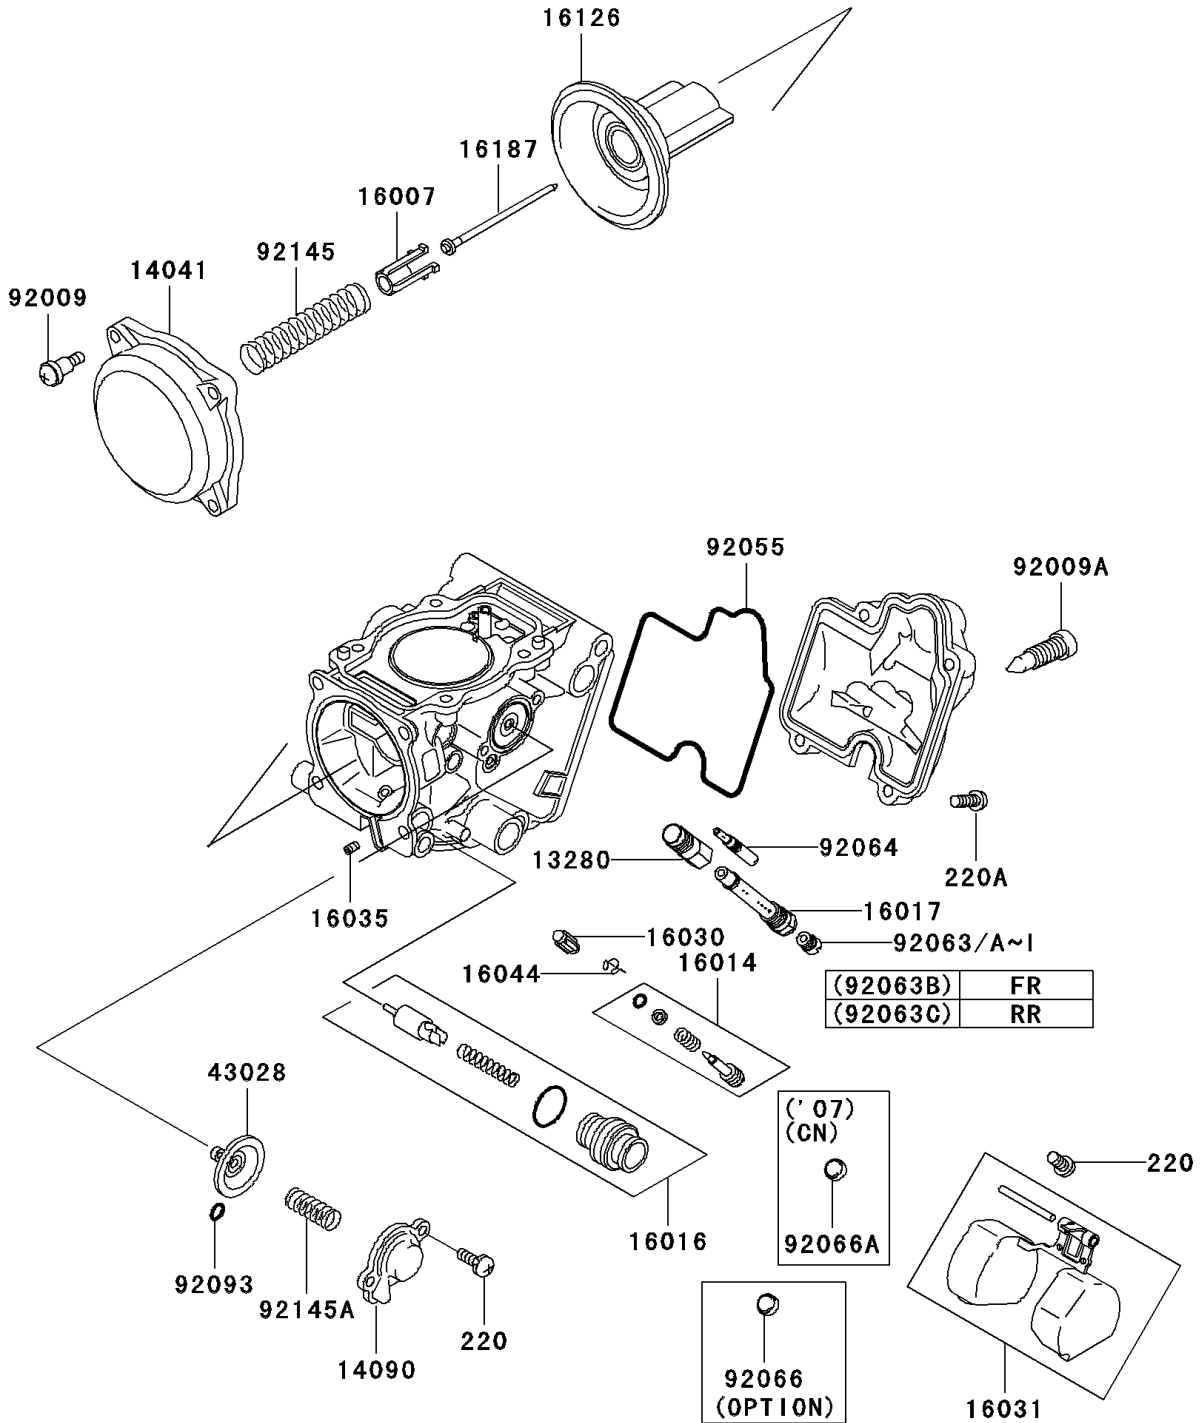

2006 Brute Force 650 4x4 Hardwoods Green HD PARTS DIAGRAM

Carburetor Parts

E1612

2006 Brute Force 650 4x4 Hardwoods Green HD PARTS LIST

Carburetor Parts

| ITEM NAME | PART NUMBER | QUANTITY |
|--|-------------|----------|
| HOLDER,JET (Ref # 13280) | 13280-1096 | 2 |
| CAP-CHAMBER,MIXING (Ref # 14041) | 14041-1090 | 2 |
| COVER,AIR CUT VALVE (Ref # 14090) | 14090-1984 | 2 |
| SEAT-SPRING,THROTTLE VALVE (Ref # 16007) | 16007-1120 | 2 |
| SCREW-PILOT AIR (Ref # 16014) | 16014-1105 | 2 |
| PLUNGER (Ref # 16016) | 16016-1117 | 2 |
| JET-NEEDLE (Ref # 16017) | 16017-1441 | 2 |
| VALVE-FLOAT (Ref # 16030) | 16030-1007 | 2 |
| FLOAT (Ref # 16031) | 16031-1097 | 2 |
| JET-AIR,LEAK (Ref # 16035) | 16035-1055 | 2 |
| CLAMP,FLOAT VALVE (Ref # 16044) | 16044-007 | 2 |
| VALVE,VACUUM (Ref # 16126) | 16126-1226 | 2 |
| NEEDLE-JET,NAZH (Ref # 16187) | 16187-1199 | 2 |
| DIAPHRAGM,AIR CUT VALVE (Ref # 43028) | 43028-1085 | 2 |
| SCREW,4X4.4 (Ref # 92009) | 92009-1549 | 8 |
| SCREW,DRAIN,6X0.75 (Ref # 92009A) | 92009-1551 | 2 |
| RING-O,FLOAT CHAMBER (Ref # 92055) | 92055-1589 | 2 |
| JET-MAIN,#140 (Ref # 92063) | 92063-1013 | AR |
| JET-MAIN,#135 (Ref # 92063A) | 92063-1014 | AR |
| JET-MAIN,#138 (Ref # 92063B) | 92063-1015 | 1 |
| JET-MAIN,#142 (Ref # 92063C) | 92063-1016 | 1 |
| JET-MAIN,#145 (Ref # 92063D) | 92063-1017 | AR |
| JET-MAIN,#125 (Ref # 92063E) | 92063-1069 | AR |
| JET-MAIN,#128 (Ref # 92063F) | 92063-1074 | AR |
| JET-MAIN,#130 (Ref # 92063G) | 92063-1075 | AR |
| JET-MAIN,#132 (Ref # 92063H) | 92063-1076 | AR |
| JET-MAIN,#148 (Ref # 92063I) | 92063-1324 | AR |
| JET-PILOT,#40 (Ref # 92064) | 92064-1232 | 2 |
| SEAL,"U"RING (Ref # 92093) | 92093-1046 | 2 |