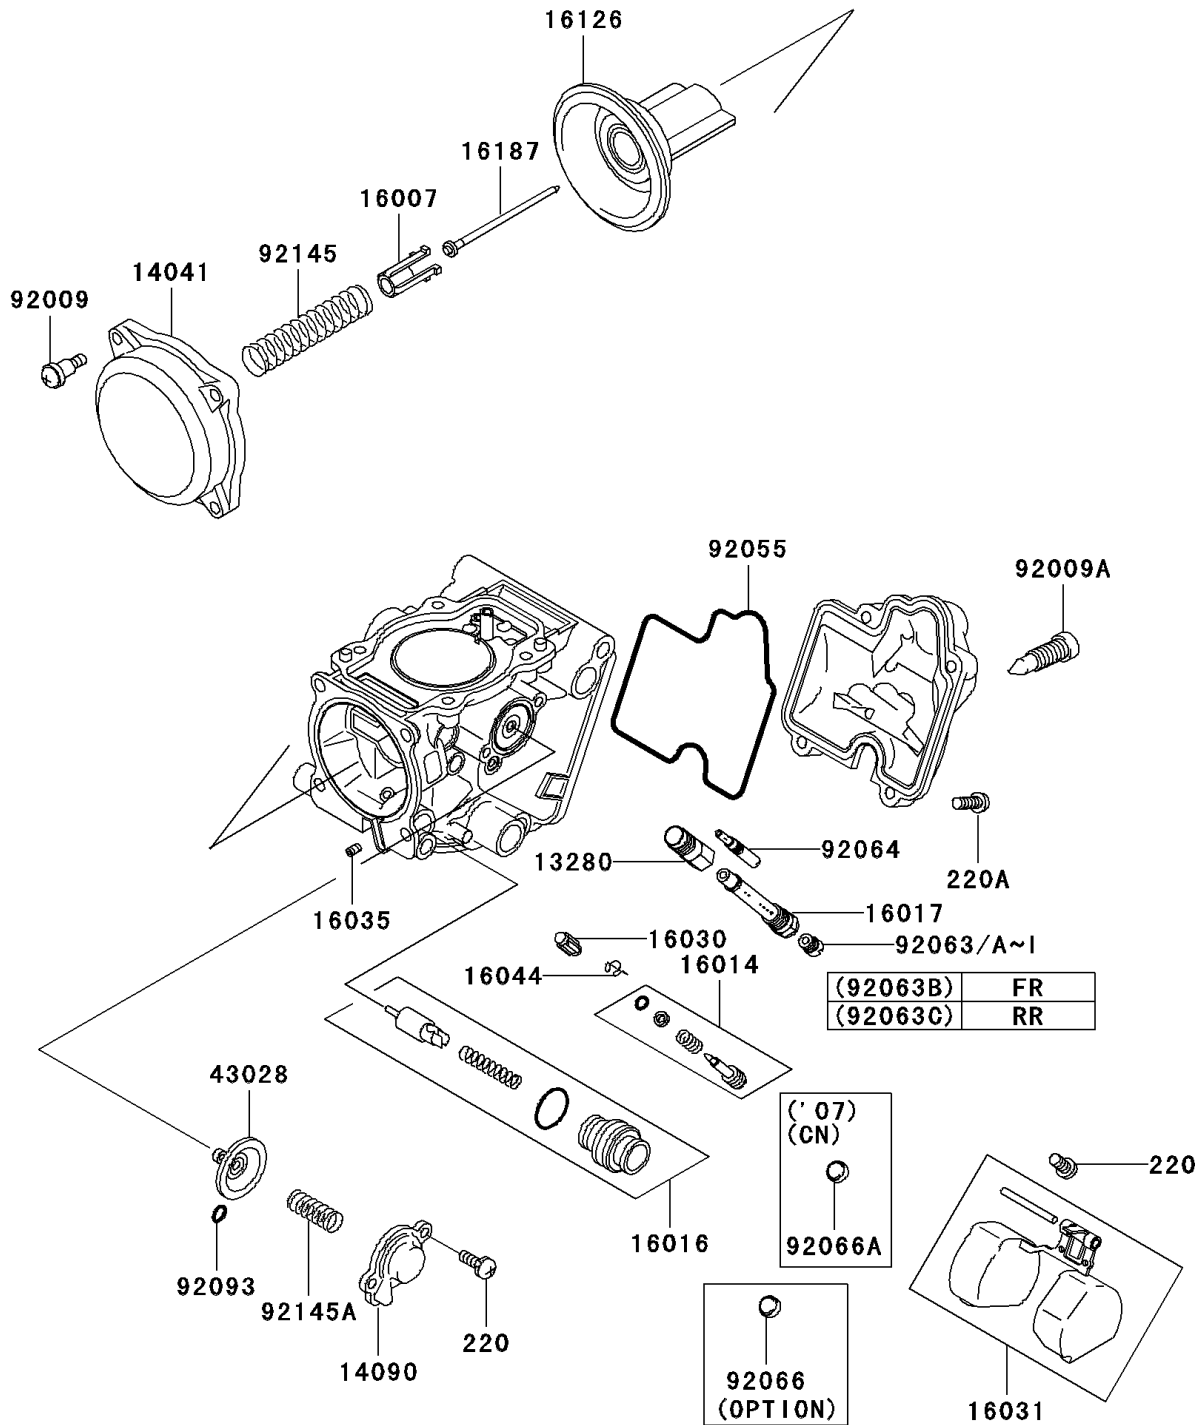

2009 Brute Force 650 4x4 Hardwoods Green HD PARTS DIAGRAM

Carburetor Parts

E1612

2009 Brute Force 650 4x4 Hardwoods Green HD PARTS LIST

Carburetor Parts

ITEM NAME	PART NUMBER	QUANTITY
HOLDER,JET (Ref # 13280)	13280-1096	2
CAP-CHAMBER,MIXING (Ref # 14041)	14041-1090	2
COVER,AIR CUT VALVE (Ref # 14090)	14090-1984	2
SEAT-SPRING,THROTTLE VALVE (Ref # 16007)	16007-1120	2
SCREW-PILOT AIR (Ref # 16014)	16014-1105	2
PLUNGER (Ref # 16016)	16016-1117	2
JET-NEEDLE (Ref # 16017)	16017-1441	2
VALVE-FLOAT (Ref # 16030)	16030-1007	2
FLOAT (Ref # 16031)	16031-1097	2
JET-AIR,LEAK (Ref # 16035)	16035-1055	2
CLAMP,FLOAT VALVE (Ref # 16044)	16044-007	2
VALVE,VACUUM (Ref # 16126)	16126-1226	2
NEEDLE-JET,NAZH (Ref # 16187)	16187-1199	2
DIAPHRAGM,AIR CUT VALVE (Ref # 43028)	43028-1085	2
SCREW,4X4.4 (Ref # 92009)	92009-1549	8
SCREW,DRAIN,6X0.75 (Ref # 92009A)	92009-1551	2
RING-O,FLOAT CHAMBER (Ref # 92055)	92055-1589	2
JET-MAIN,#140 (Ref # 92063)	92063-1013	AR
JET-MAIN,#135 (Ref # 92063A)	92063-1014	AR
JET-MAIN,#138 (Ref # 92063B)	92063-1015	1
JET-MAIN,#142 (Ref # 92063C)	92063-1016	1
JET-MAIN,#145 (Ref # 92063D)	92063-1017	AR
JET-MAIN,#125 (Ref # 92063E)	92063-1069	AR
JET-MAIN,#128 (Ref # 92063F)	92063-1074	AR
JET-MAIN,#130 (Ref # 92063G)	92063-1075	AR
JET-MAIN,#132 (Ref # 92063H)	92063-1076	AR
JET-MAIN,#148 (Ref # 92063I)	92063-1324	AR
JET-PILOT,#40 (Ref # 92064)	92064-1232	2
PLUG,PILOT AIR SCREW (Ref # 92066)	92066-3769	2

2009 Brute Force 650 4x4 Hardwoods Green HD PARTS LIST

Carburetor Parts

ITEM NAME	PART NUMBER	QUANTITY
SEAL,"U"RING (Ref # 92093)	92093-1046	2
SPRING,VACUUM VALVE (Ref # 92145)	92145-1227	2
SPRING,AIR CUT VALVE (Ref # 92145A)	92145-1450	2
SCREW-PAN-CROS,4X8 (Ref # 220)	220D0408	6
SCREW-PAN-CROS,4X14 (Ref # 220A)	220D0414	8