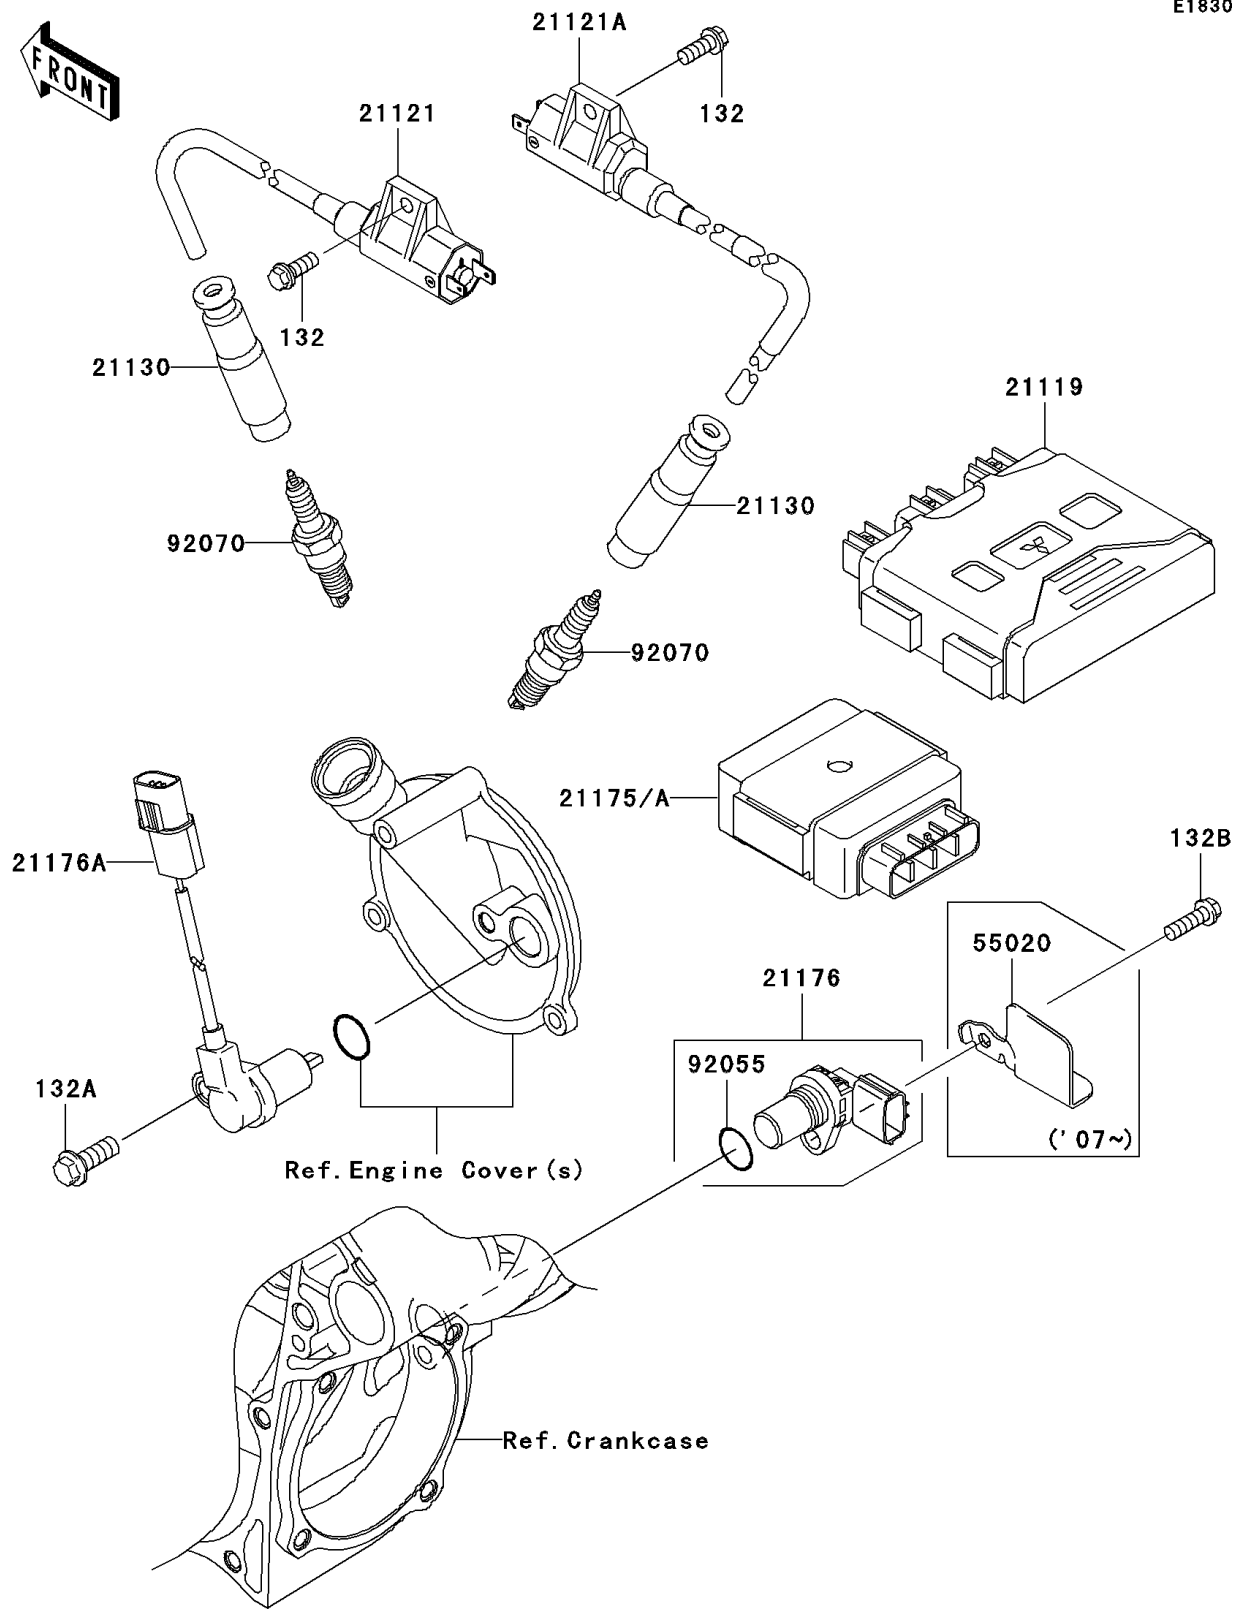

2006 Brute Force 650 4x4 Hardwoods Green HD PARTS DIAGRAM

Ignition System

E1830

2006 Brute Force 650 4x4 Hardwoods Green HD PARTS LIST

Ignition System

ITEM NAME	PART NUMBER	QUANTITY
BOLT-FLANGED-SMALL,6X16 (Ref # 132)	132BA0616	2
BOLT-FLANGED-SMALL,8X22 (Ref # 132A)	132BA0822	1
BOLT-FLANGED-SMALL,6X20 (Ref # 132B)	132BD0620	1
IGNITER (Ref # 21119)	21119-0076	1
COIL-IGNITION,FR (Ref # 21121)	21121-1292	1
COIL-IGNITION,RR (Ref # 21121A)	21121-1306	1
CAP-SPARK PLUG (Ref # 21130)	21130-1071	2
CONTROL UNIT-ELECTRONIC (Ref # 21175)	21175-0086	1
SENSOR,SPEED (Ref # 21176)	21176-1104	1
SENSOR,REVERSE (Ref # 21176A)	21176-1109	1
RING-O (Ref # 92055)	92055-1718	1
PLUG-SPARK,CR7E(NGK) (Ref # 92070)	92070-1209	2