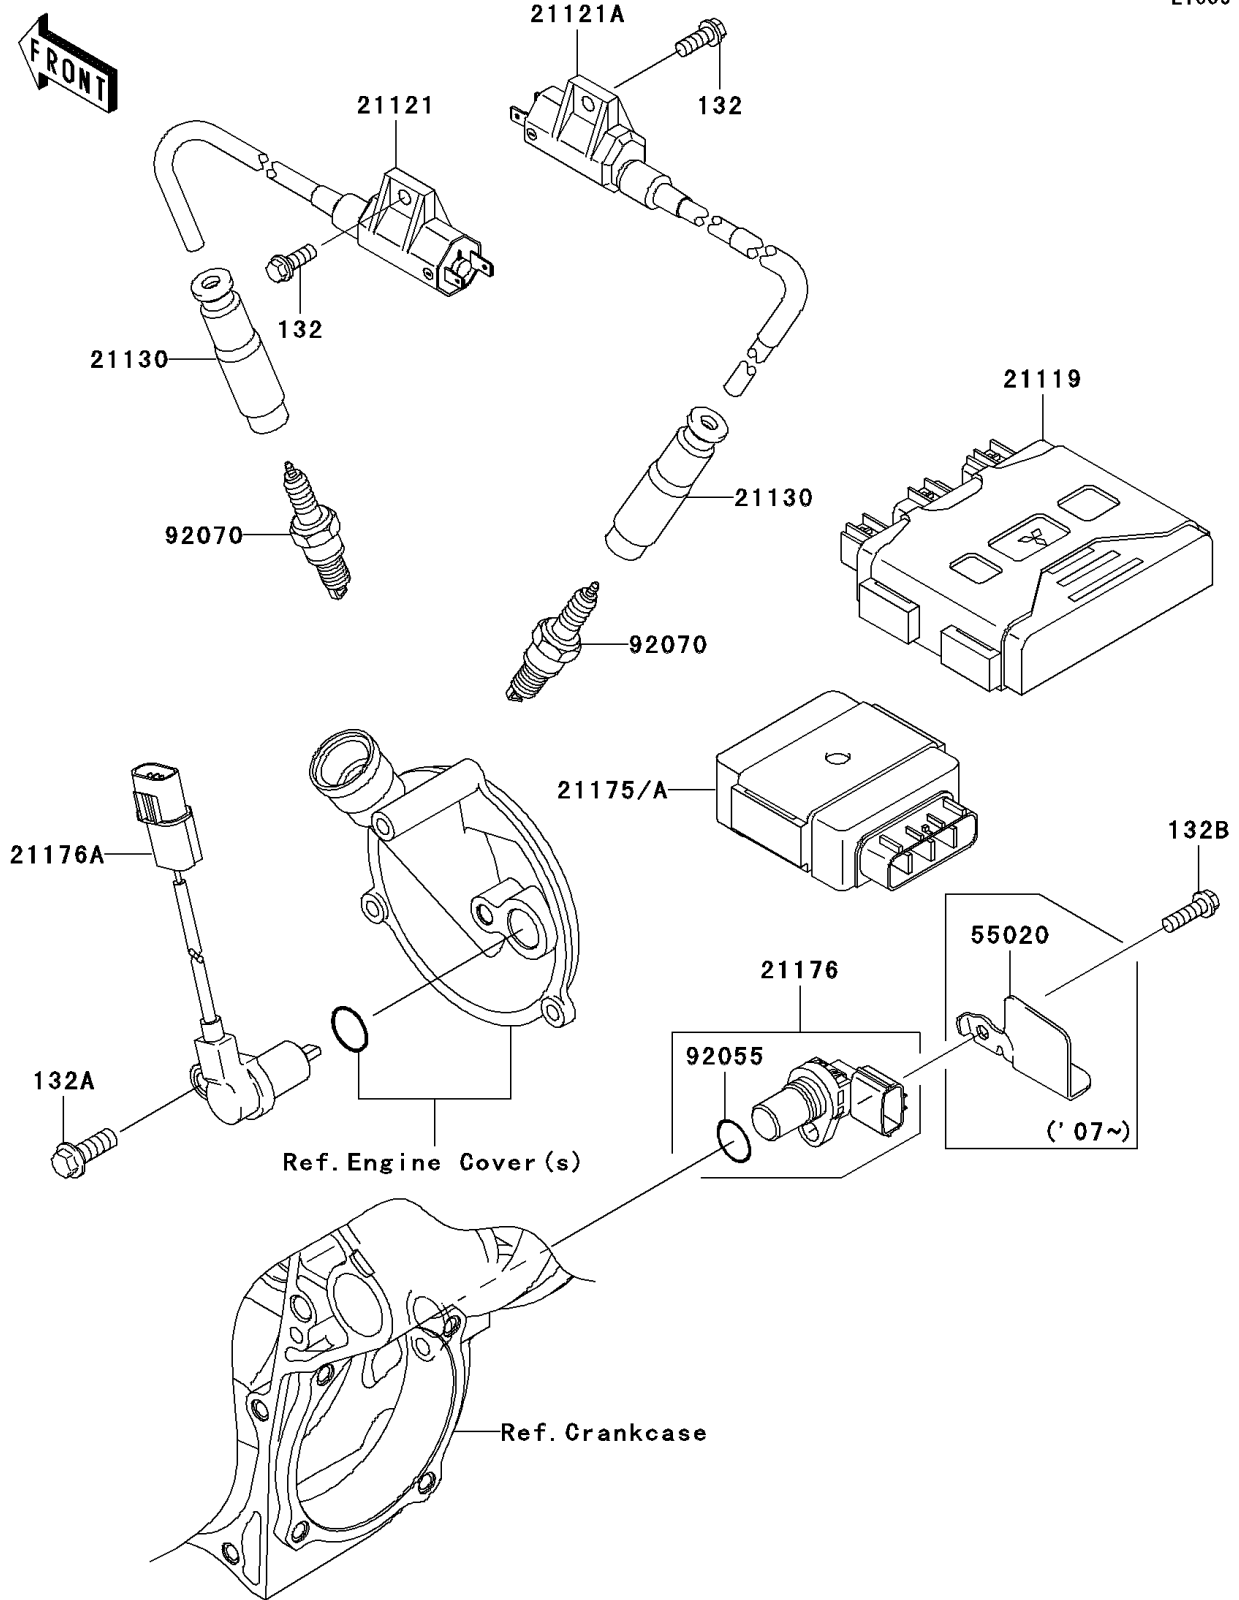

2009 Brute Force 650 4x4 Hardwoods Green HD PARTS DIAGRAM

Ignition System

E1830

2009 Brute Force 650 4x4 Hardwoods Green HD PARTS LIST

Ignition System

ITEM NAME	PART NUMBER	QUANTITY
BOLT-FLANGED-SMALL,6X16 (Ref # 132)	132BA0616	2
BOLT-FLANGED-SMALL,8X22 (Ref # 132A)	132BA0822	1
BOLT-FLANGED-SMALL,6X20 (Ref # 132B)	132BD0620	1
IGNITER (Ref # 21119)	21119-0076	1
COIL-IGNITION,FR (Ref # 21121)	21121-1292	1
COIL-IGNITION,RR (Ref # 21121A)	21121-1306	1
CAP-SPARK PLUG (Ref # 21130)	21130-1071	2
CONTROL UNIT-ELECTRONIC (Ref # 21175A)	21175-0216	1
SENSOR,SPEED (Ref # 21176)	21176-1104	1
SENSOR,REVERSE (Ref # 21176A)	21176-1109	1
GUARD (Ref # 55020)	55020-0247	1
RING-O (Ref # 92055)	92055-1718	1
PLUG-SPARK,CR7E(NGK) (Ref # 92070)	92070-1209	2