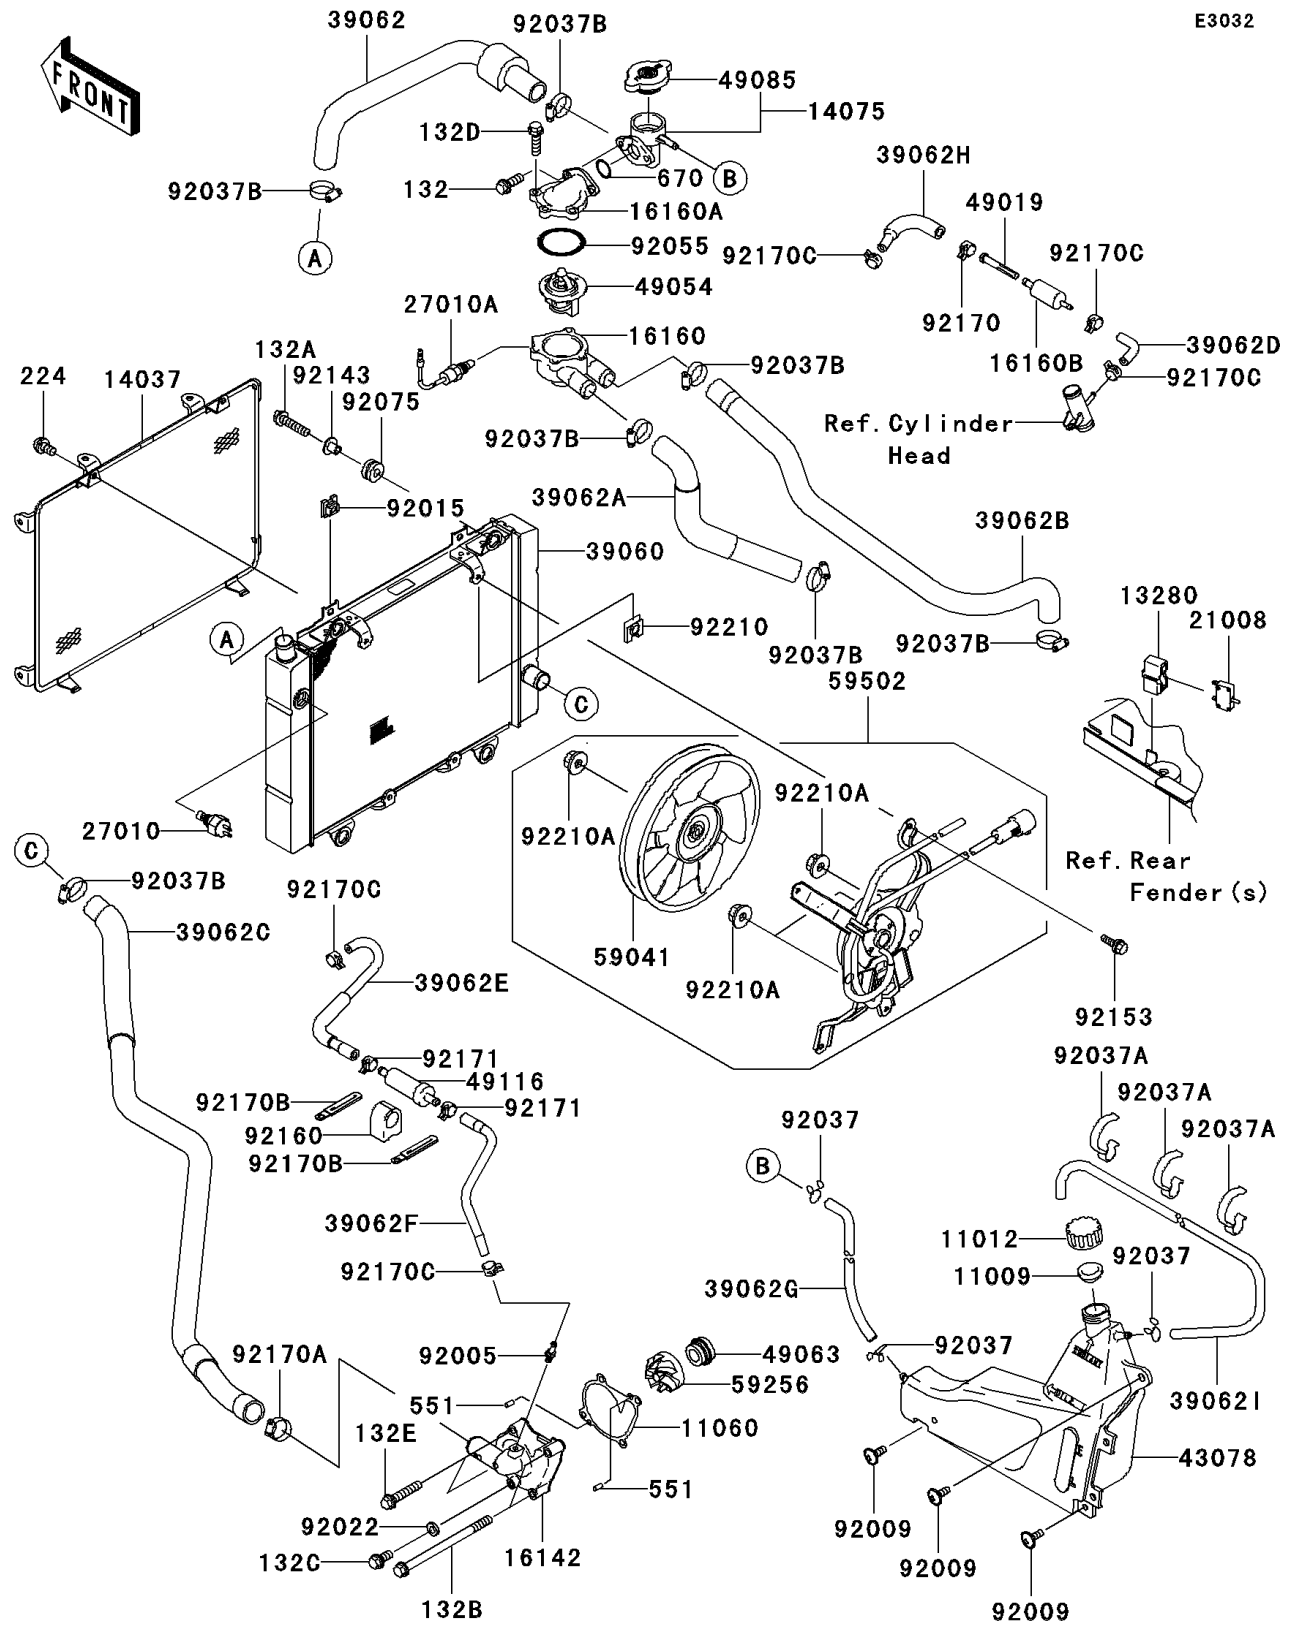

2006 Brute Force 650 4x4 Hardwoods Green HD PARTS DIAGRAM

Radiator

E3032

2006 Brute Force 650 4x4 Hardwoods Green HD PARTS LIST

Radiator

ITEM NAME	PART NUMBER	QUANTITY
GASKET,RESERVOIR TANK CAP (Ref # 11009)	11009-1145	1
CAP (Ref # 11012)	11012-1084	1
GASKET,WATER PUMP (Ref # 11060)	11060-1964	1
HOLDER,BREAKER (Ref # 13280)	13280-0082	1
SCREEN,RADIATOR (Ref # 14037)	14037-1283	1
CAP-ASSY,RADIATOR (Ref # 14075)	14075-1085	1
COVER-PUMP,WATER (Ref # 16142)	16142-0002	1
BODY,THERMOSTAT,LWR (Ref # 16160)	16160-1112	1
BODY,THERMOSTAT,UPP (Ref # 16160A)	16160-1113	1
BODY (Ref # 16160B)	16160-1359	1
BREAKER,FAN MOTOR (Ref # 21008)	21008-0001	1
SWITCH,FAN (Ref # 27010)	27010-1202	1
SWITCH,SENSOR WATER (Ref # 27010A)	27010-1346	1
RADIATOR (Ref # 39060)	39060-0011	1
HOSE-COOLING,THERMO-RADIATOR (Ref # 39062)	39062-0081	1
HOSE-COOLING,HEAD,FR-THERMO (Ref # 39062A)	39062-0181	1
HOSE-COOLING,HEAD,RR-THERMO (Ref # 39062B)	39062-0182	1
HOSE-COOLING,RADIATOR-PUMP (Ref # 39062C)	39062-0183	1
HOSE-COOLING,HEAD-FILTER (Ref # 39062D)	39062-1816	1
HOSE-COOLING,CARB-VALVE (Ref # 39062E)	39062-1817	1
HOSE-COOLING,VALVE-WATER PUMP (Ref # 39062F)	39062-1818	1
HOSE-COOLING,THERMO-RESERV (Ref # 39062G)	39062-1823	1
HOSE-COOLING,FILTER-CARB (Ref # 39062H)	39062-1858	1
HOSE-COOLING,5.5X10.5X1030 (Ref # 39062I)	39062-1872	1
RESERVOIR (Ref # 43078)	43078-1171	1
FILTER-WATER (Ref # 49019)	49019-1068	1
THERMOSTAT (Ref # 49054)	49054-1055	1
SEAL-MECHANICAL,WATER (Ref # 49063)	49063-1055	1
CAP-ASSY-PRESSURE (Ref # 49085)	49085-1066	1