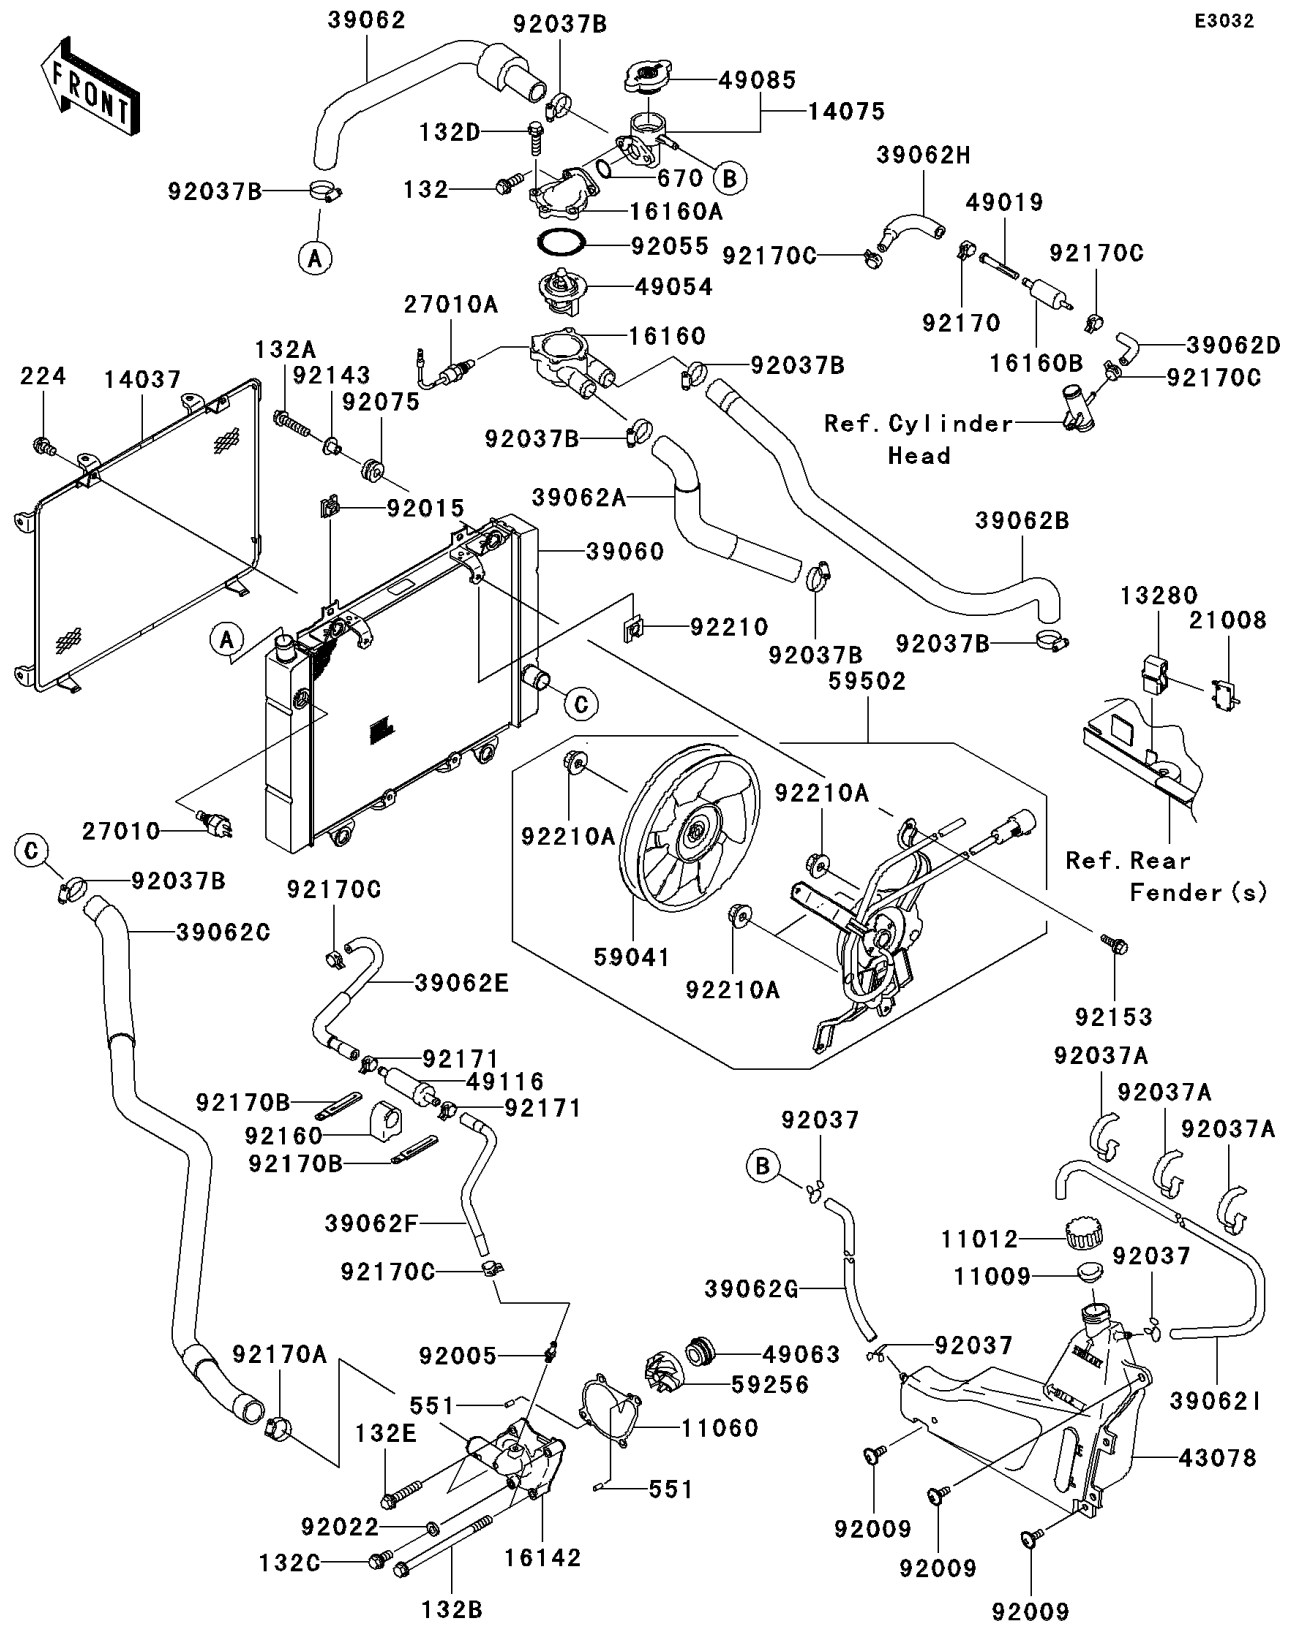

2008 Brute Force 650 4x4 Hardwoods Green HD PARTS DIAGRAM

Radiator

E3032

2008 Brute Force 650 4x4 Hardwoods Green HD PARTS LIST

Radiator

ITEM NAME	PART NUMBER	QUANTITY
GASKET,RESERVOIR TANK CAP (Ref # 11009)	11009-1145	1
CAP (Ref # 11012)	11012-1084	1
GASKET,WATER PUMP (Ref # 11060)	11060-1964	1
HOLDER,BREAKER (Ref # 13280)	13280-0082	1
SCREEN,RADIATOR (Ref # 14037)	14037-1283	1
CAP-ASSY,RADIATOR (Ref # 14075)	14075-1085	1
COVER-PUMP,WATER (Ref # 16142)	16142-0002	1
BODY,THERMOSTAT,LWR (Ref # 16160)	16160-1112	1
BODY,THERMOSTAT,UPP (Ref # 16160A)	16160-1113	1
BODY (Ref # 16160B)	16160-1359	1
BREAKER,FAN MOTOR (Ref # 21008)	21008-0001	1
SWITCH,FAN (Ref # 27010)	27010-1202	1
SWITCH,SENSOR WATER (Ref # 27010A)	27010-1346	1
RADIATOR (Ref # 39060)	39060-0011	1
HOSE-COOLING,THERMO-RADIATOR (Ref # 39062)	39062-0081	1
HOSE-COOLING,HEAD,FR-THERMO (Ref # 39062A)	39062-0181	1
HOSE-COOLING,HEAD,RR-THERMO (Ref # 39062B)	39062-0182	1
HOSE-COOLING,RADIATOR-PUMP (Ref # 39062C)	39062-0183	1
HOSE-COOLING,HEAD-FILTER (Ref # 39062D)	39062-1816	1
HOSE-COOLING,CARB-VALVE (Ref # 39062E)	39062-1817	1
HOSE-COOLING,VALVE-WATER PUMP (Ref # 39062F)	39062-1818	1
HOSE-COOLING,THERMO-RESERV (Ref # 39062G)	39062-1823	1
HOSE-COOLING,FILTER-CARB (Ref # 39062H)	39062-1858	1
HOSE-COOLING,5.5X10.5X1030 (Ref # 39062I)	39062-1872	1
RESERVOIR (Ref # 43078)	43078-1171	1
FILTER-WATER (Ref # 49019)	49019-1068	1
THERMOSTAT (Ref # 49054)	49054-1055	1
SEAL-MECHANICAL,WATER (Ref # 49063)	49063-1055	1
CAP-ASSY-PRESSURE (Ref # 49085)	49085-1066	1