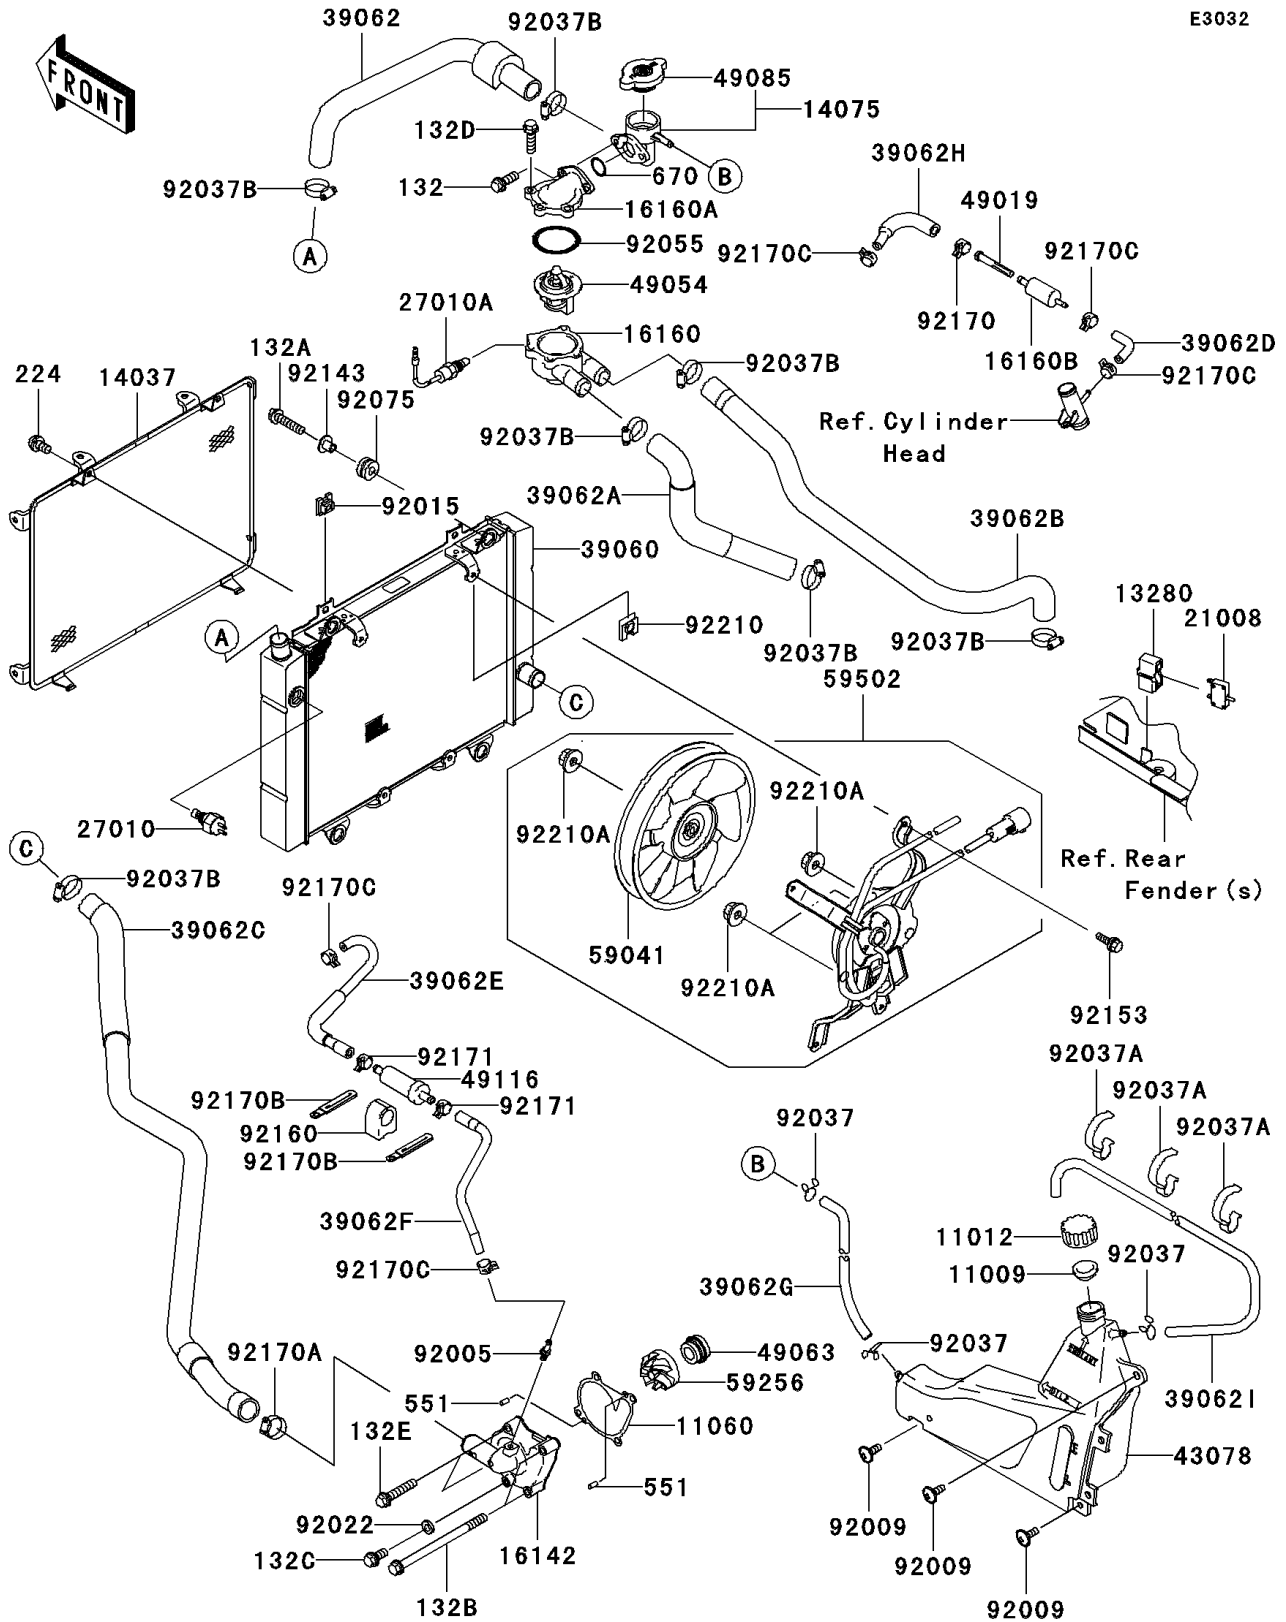

# 2009 Brute Force 650 4x4 Hardwoods Green HD PARTS DIAGRAM

Radiator

E3032

### Radiator

ITEM NAME	PART NUMBER	QUANTITY
VALVE-ASSY (Ref # 49116)	49116-1190	1
FAN (Ref # 59041)	59041-1062	1
IMPELLER (Ref # 59256)	59256-1069	1
FAN-ASSY (Ref # 59502)	59502-0012	1
FITTING,BLEED PIPE (Ref # 92005)	92005-1337	1
SCREW,6X16 (Ref # 92009)	92009-1621	3
NUT (Ref # 92015)	92015-1487	2
WASHER,6.2X11X1 (Ref # 92022)	92022-304	1
CLAMP,TUBE (Ref # 92037)	92037-147	3
CLAMP,HOSE (Ref # 92037A)	92037-1552	3
CLAMP,COOLING HOSE (Ref # 92037B)	92037-1589	7
BOLT-FLANGED-SMALL,6X16 (Ref # 132)	132BA0616	2
BOLT-FLANGED-SMALL,6X25 (Ref # 132A)	132BA0625	4
BOLT-FLANGED-SMALL,6X90 (Ref # 132B)	132BB0690	2
BOLT-FLANGED-SMALL,6X12 (Ref # 132C)	132BD0612	1
BOLT-FLANGED-SMALL,6X20 (Ref # 132D)	132BD0620	4
BOLT-FLANGED-SMALL,6X30 (Ref # 132E)	132BD0630	2
SCREW-PAN-WP-CROS,6X12 (Ref # 224)	224AB0612	2
PIN-DOWEL,4X8 (Ref # 551)	551A0408	2
O RING,20MM (Ref # 670)	670B2020	1
RING-O,44.7X2.4 (Ref # 92055)	92055-1279	1
DAMPER (Ref # 92075)	92075-209	4
COLLAR (Ref # 92143)	92143-1353	4
BOLT (Ref # 92153)	92153-0531	4
DAMPER,VALVE (Ref # 92160)	92160-1451	1
CLAMP (Ref # 92170)	92170-1491	1
CLAMP (Ref # 92170A)	92170-1497	1
CLAMP (Ref # 92170B)	92170-1514	2
CLAMP (Ref # 92170C)	92170-2042	5