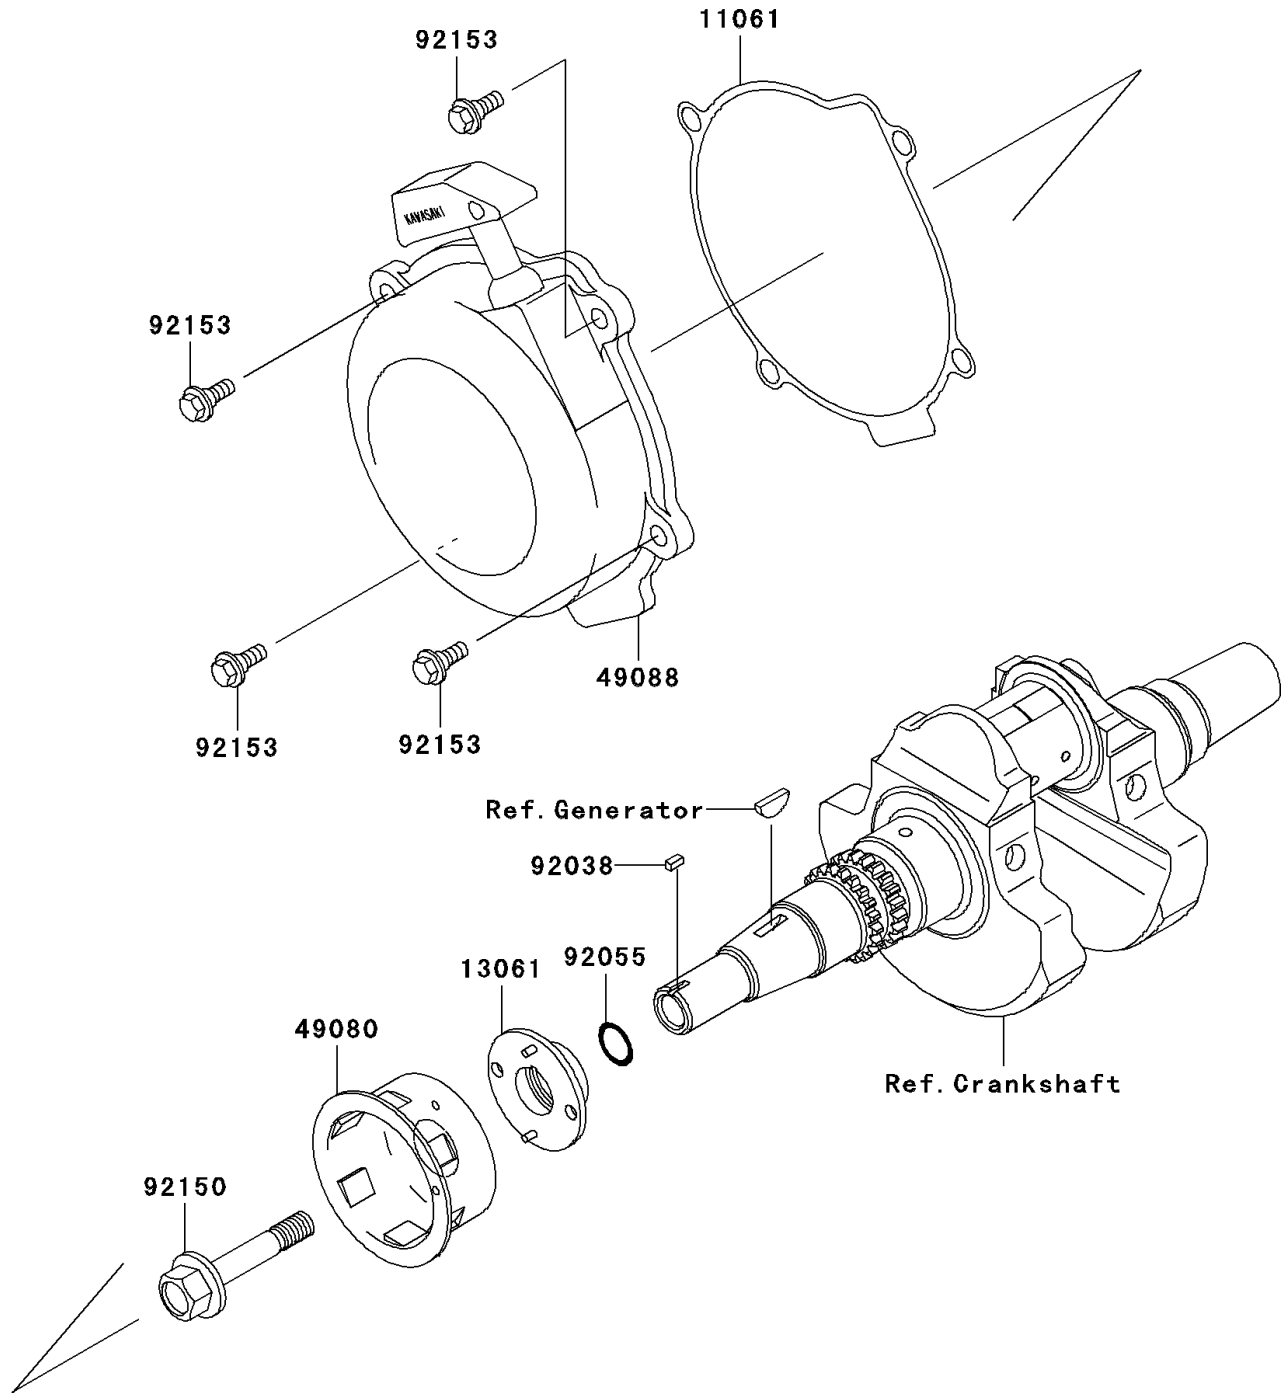

2006 Brute Force 650 4x4 Hardwoods Green HD PARTS DIAGRAM

Recoil Starter(-VF650AE640351)

E3040

2006 Brute Force 650 4x4 Hardwoods Green HD PARTS LIST

Recoil Starter(-VF650AE640351)

ITEM NAME	PART NUMBER	QUANTITY
GASKET (Ref # 11061)	11061-1153	1
BOSS (Ref # 13061)	13061-1873	1
PULLEY-STARTING (Ref # 49080)	49080-1061	1
STARTER-RECOIL (Ref # 49088)	49088-1058	1
KEY,SUNK (Ref # 92038)	92038-1051	1
RING-O,19.8X2.2 (Ref # 92055)	92055-1215	1
BOLT,12X65 (Ref # 92150)	92150-1987	1
BOLT,FLANGED,6X16 (Ref # 92153)	92153-7007	4