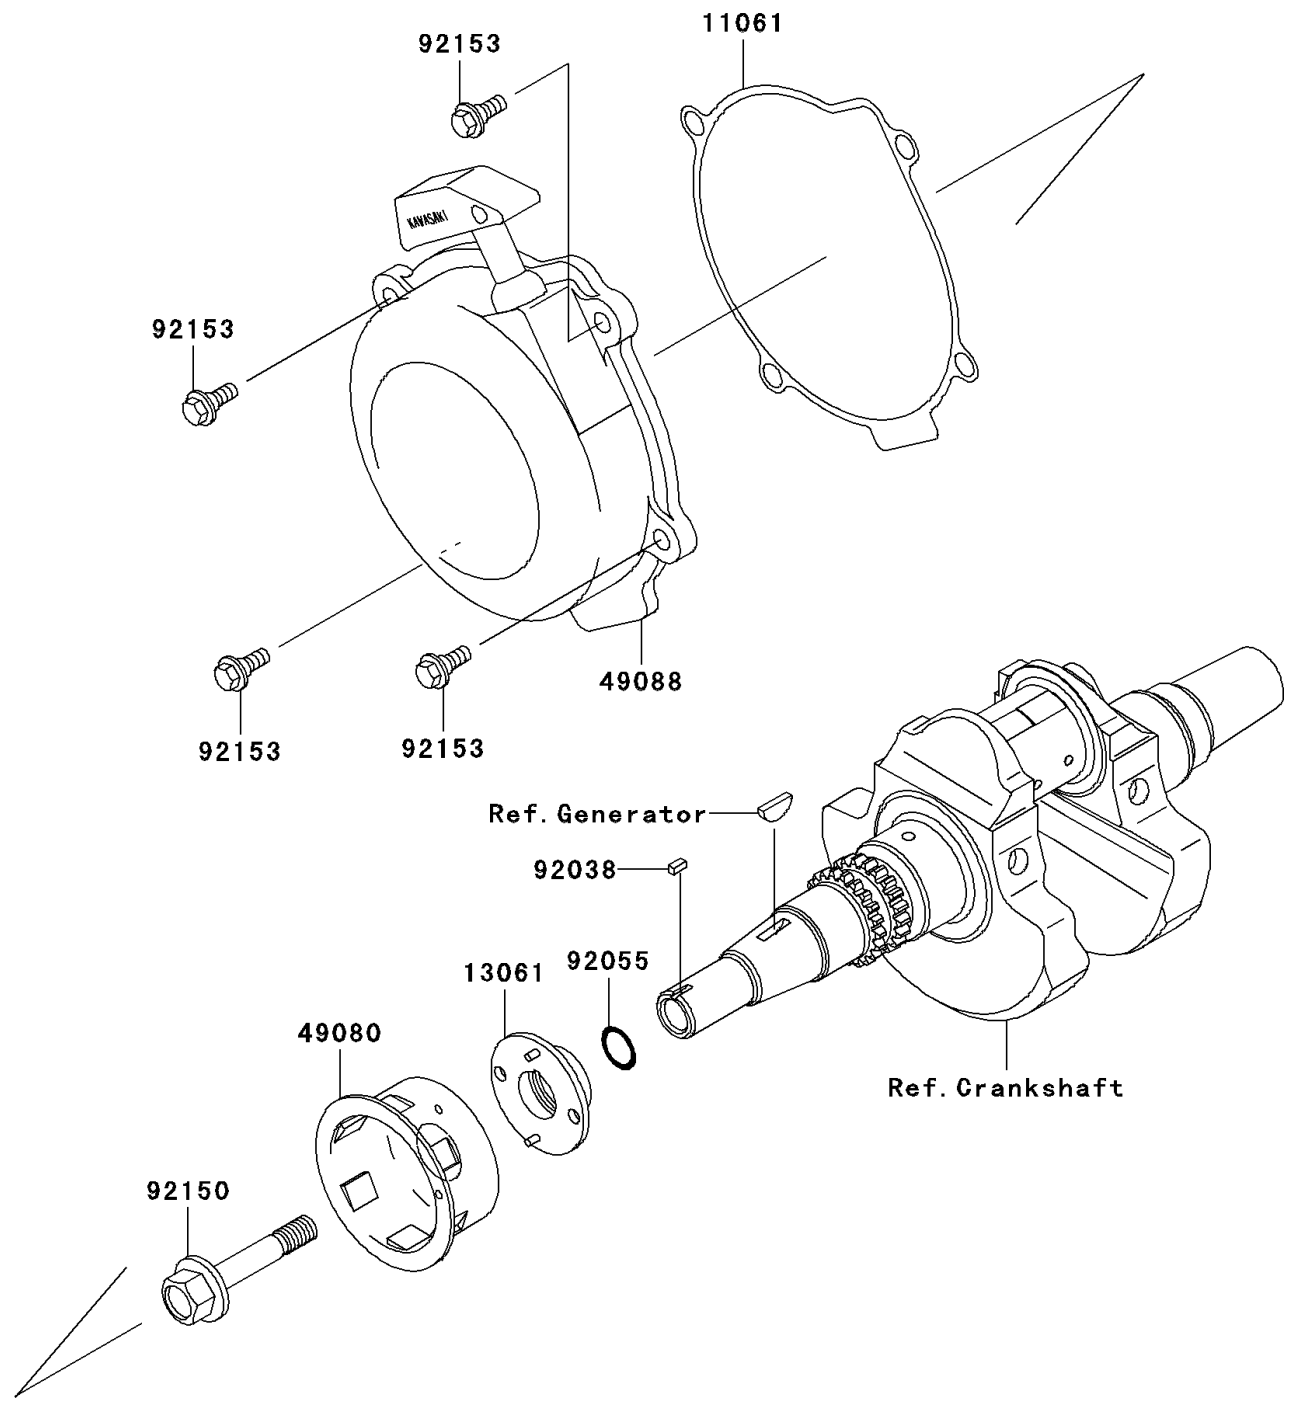

2009 Brute Force 650 4x4 Hardwoods Green HD PARTS DIAGRAM

Recoil Starter(-VF650AE640351)

E3040

2009 Brute Force 650 4x4 Hardwoods Green HD PARTS LIST

Recoil Starter(-VF650AE640351)

ITEM NAME	PART NUMBER	QUANTITY
GASKET (Ref # 11061)	11061-1153	1
BOSS (Ref # 13061)	13061-1873	1
PULLEY-STARTING (Ref # 49080)	49080-1061	1
STARTER-RECOIL (Ref # 49088)	49088-1058	1
KEY,SUNK (Ref # 92038)	92038-1051	1
RING-O,19.8X2.2 (Ref # 92055)	92055-1215	1
BOLT,12X65 (Ref # 92150)	92150-1987	1
BOLT,FLANGED,6X16 (Ref # 92153)	92153-7007	4