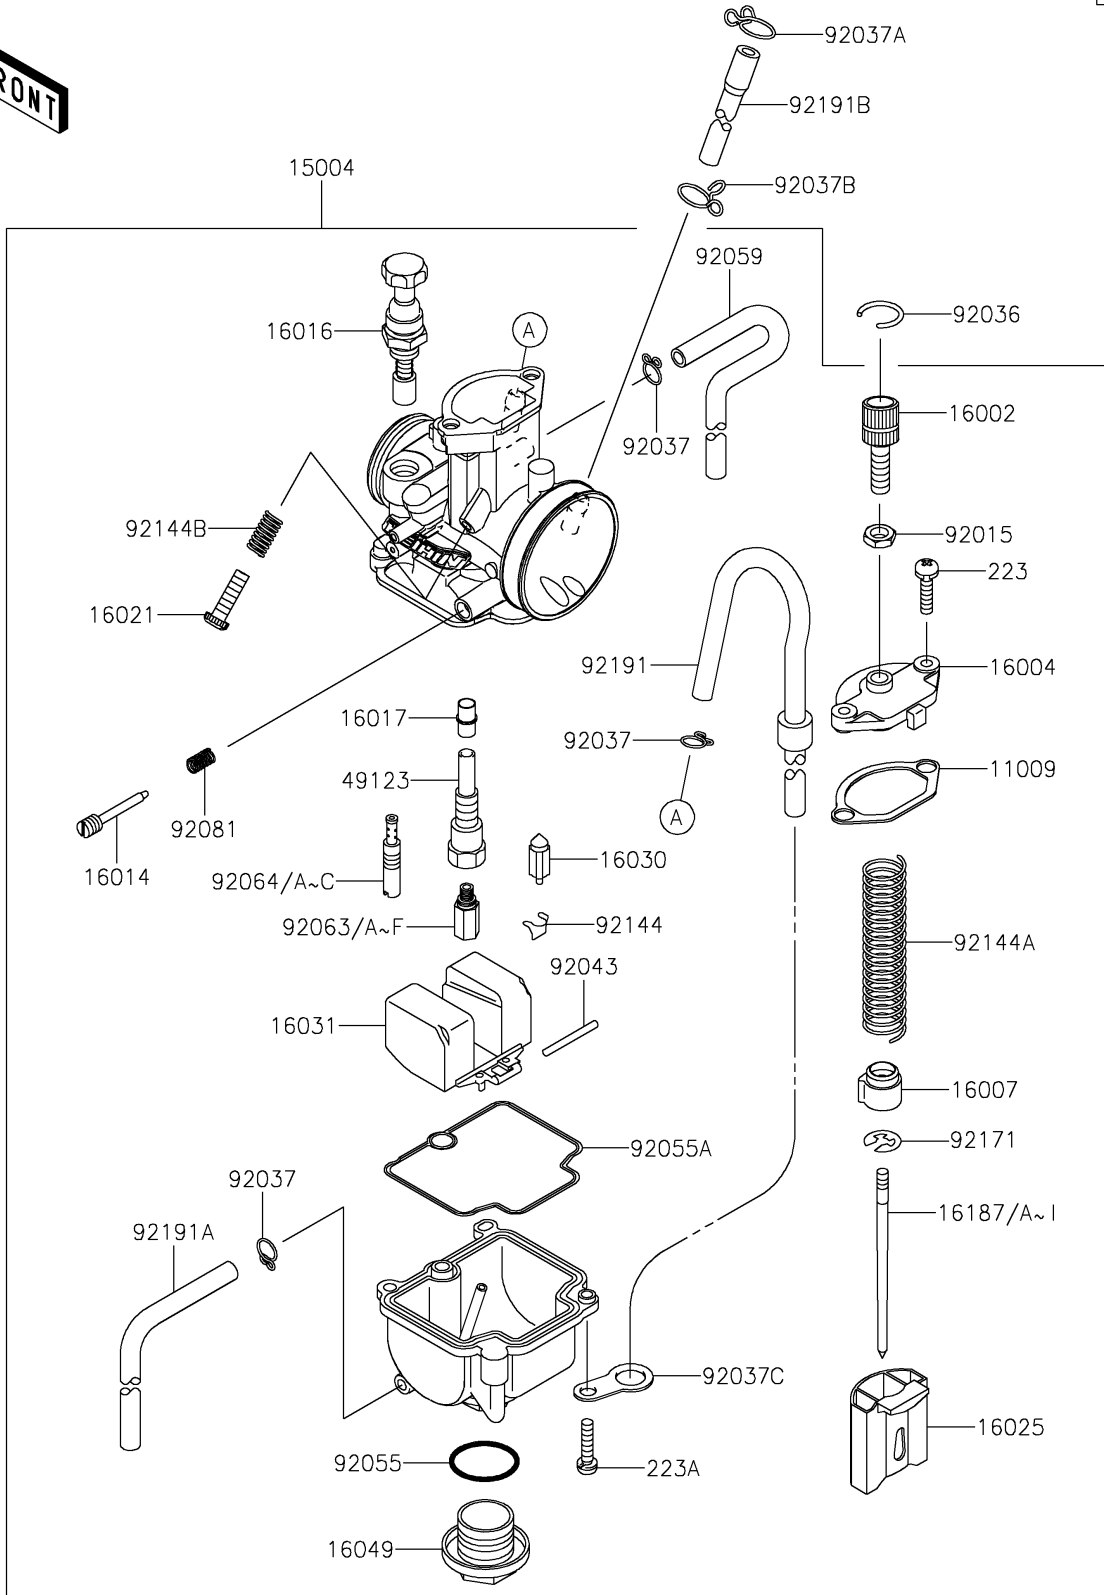

2019 KX™ 85 PARTS DIAGRAM

Carburetor

E1611