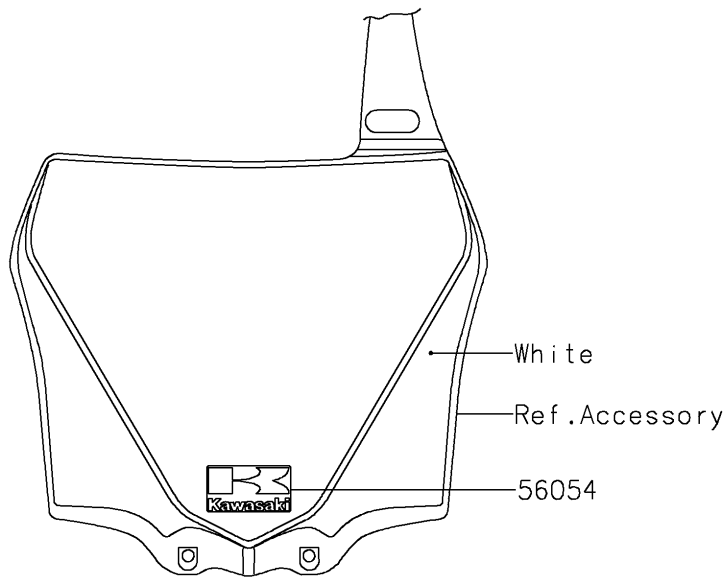

2019 KX™ 85 PARTS DIAGRAM

Decals(CKF)

F2861

2019 KX™ 85 PARTS LIST

Decals(CKF)

ITEM NAME	PART NUMBER	QUANTITY
MARK,NUMBER PLATE (Ref # 56054)	56054-2260	1
PATTERN,SHROUD,LH,UPP (Ref # 56075)	56075-4467	1
PATTERN,SHROUD,LH,LWR (Ref # 56075A)	56075-4468	1
PATTERN,SHROUD,RH,UPP (Ref # 56075B)	56075-4469	1
PATTERN,SHROUD,RH,LWR (Ref # 56075C)	56075-4470	1