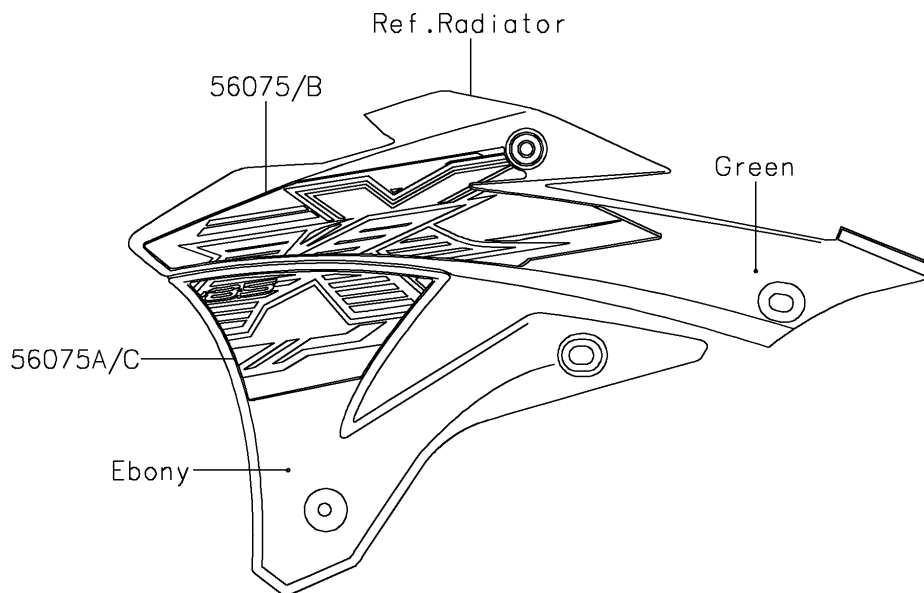

2019 KX™ 85 PARTS DIAGRAM

Decals(CKF)

F2861

2019 KX™ 85 PARTS LIST

Decals(CKF)

ITEM NAME	PART NUMBER	QUANTITY
MARK,NUMBER PLATE (Ref # 56054)	56054-2260	1
PATTERN,SHROUD,LH,UPP (Ref # 56075)	56075-4467	1
PATTERN,SHROUD,LH,LWR (Ref # 56075A)	56075-4468	1
PATTERN,SHROUD,RH,UPP (Ref # 56075B)	56075-4469	1
PATTERN,SHROUD,RH,LWR (Ref # 56075C)	56075-4470	1