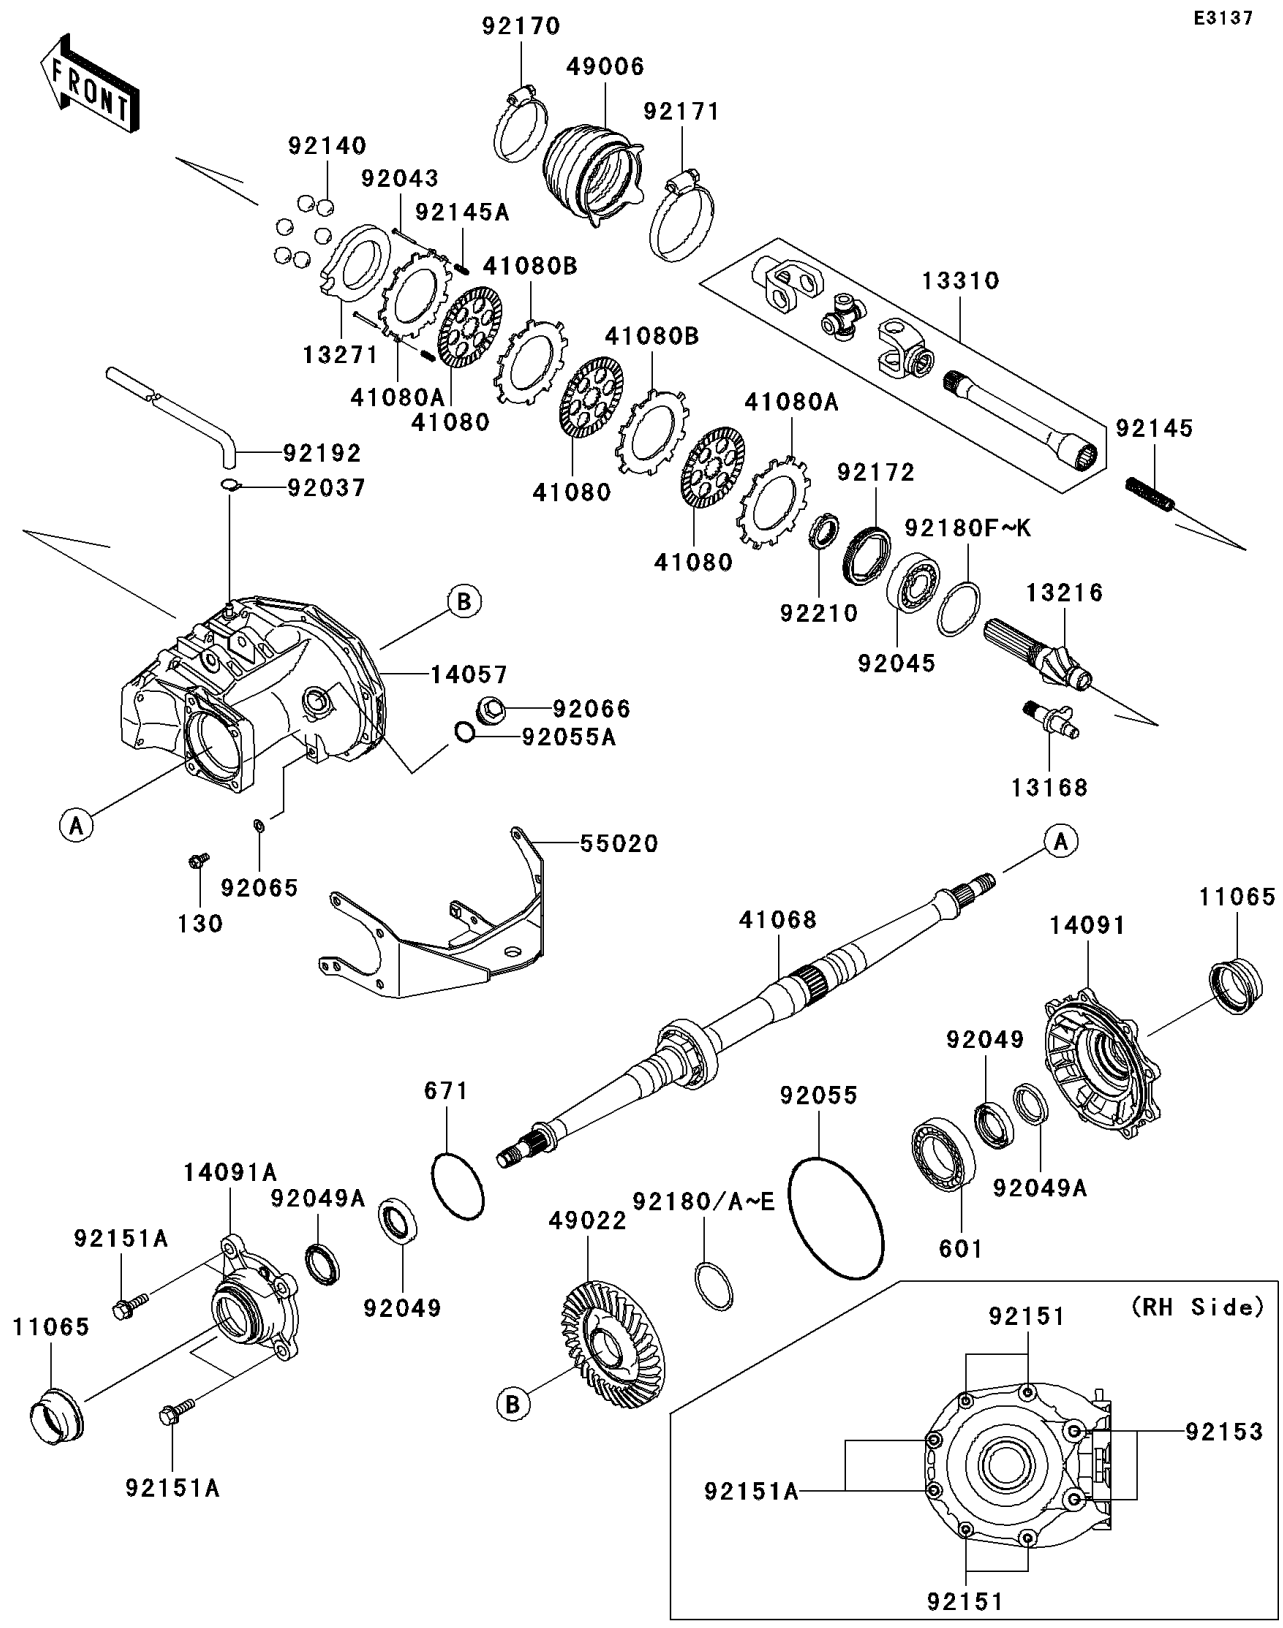

2006 Brute Force 650 4x4 Hardwoods Green HD PARTS DIAGRAM

Drive Shaft-Rear

E3137

2006 Brute Force 650 4x4 Hardwoods Green HD PARTS LIST

Drive Shaft-Rear

ITEM NAME	PART NUMBER	QUANTITY
CAP (Ref # 11065)	11065-1260	2
LEVER,BRAKE (Ref # 13168)	13168-1687	1
GEAR-COMP,RR,8T (Ref # 13216)	13216-0002	1
PLATE,CAM (Ref # 13271)	13271-0539	1
SHAFT-ASSY,RR DRIVE SHAFT (Ref # 13310)	13310-1026	1
CASE-COMP-GEAR (Ref # 14057)	14057-0001	1
COVER,RH (Ref # 14091)	14091-0028	1
COVER,LH (Ref # 14091A)	14091-1422	1
AXLE (Ref # 41068)	41068-1453	1
DISC,FRICITION (Ref # 41080)	41080-1482	3
DISC,PRESSURE (Ref # 41080A)	41080-1483	2
DISC,SEPARATER (Ref # 41080B)	41080-1484	2
BOOT,RR DRIVE SHAFT (Ref # 49006)	49006-1358	1
GEAR-BEVEL,RR,35T (Ref # 49022)	49022-0003	1
GUARD,RR,CASE (Ref # 55020)	55020-0038	1
CLAMP,HOSE (Ref # 92037)	92037-1104	1
PIN,3X35 (Ref # 92043)	92043-1617	2
BEARING-BALL,BX30-1C3 UR3 (Ref # 92045)	92045-0026	1
SEAL-OIL,HTC40X58X8 (Ref # 92049)	92049-0012	2
SEAL-OIL,SC40X52X7 (Ref # 92049A)	92049-0013	2
RING-O,156.3X3.7 (Ref # 92055)	92055-0004	1
RING-O,25.7X2.4 (Ref # 92055A)	92055-1136	1
GASKET (Ref # 92065)	92065-023	1
PLUG (Ref # 92066)	92066-1303	1
BALL,D/O#12 (Ref # 92140)	92140-1064	6
SPRING,RR DRIVE SHAFT (Ref # 92145)	92145-1300	1
SPRING,RR BRAKE (Ref # 92145A)	92145-1301	2
BOLT,8X30 (Ref # 92151)	92151-1908	4
BOLT,10X35 (Ref # 92151A)	92151-1909	6