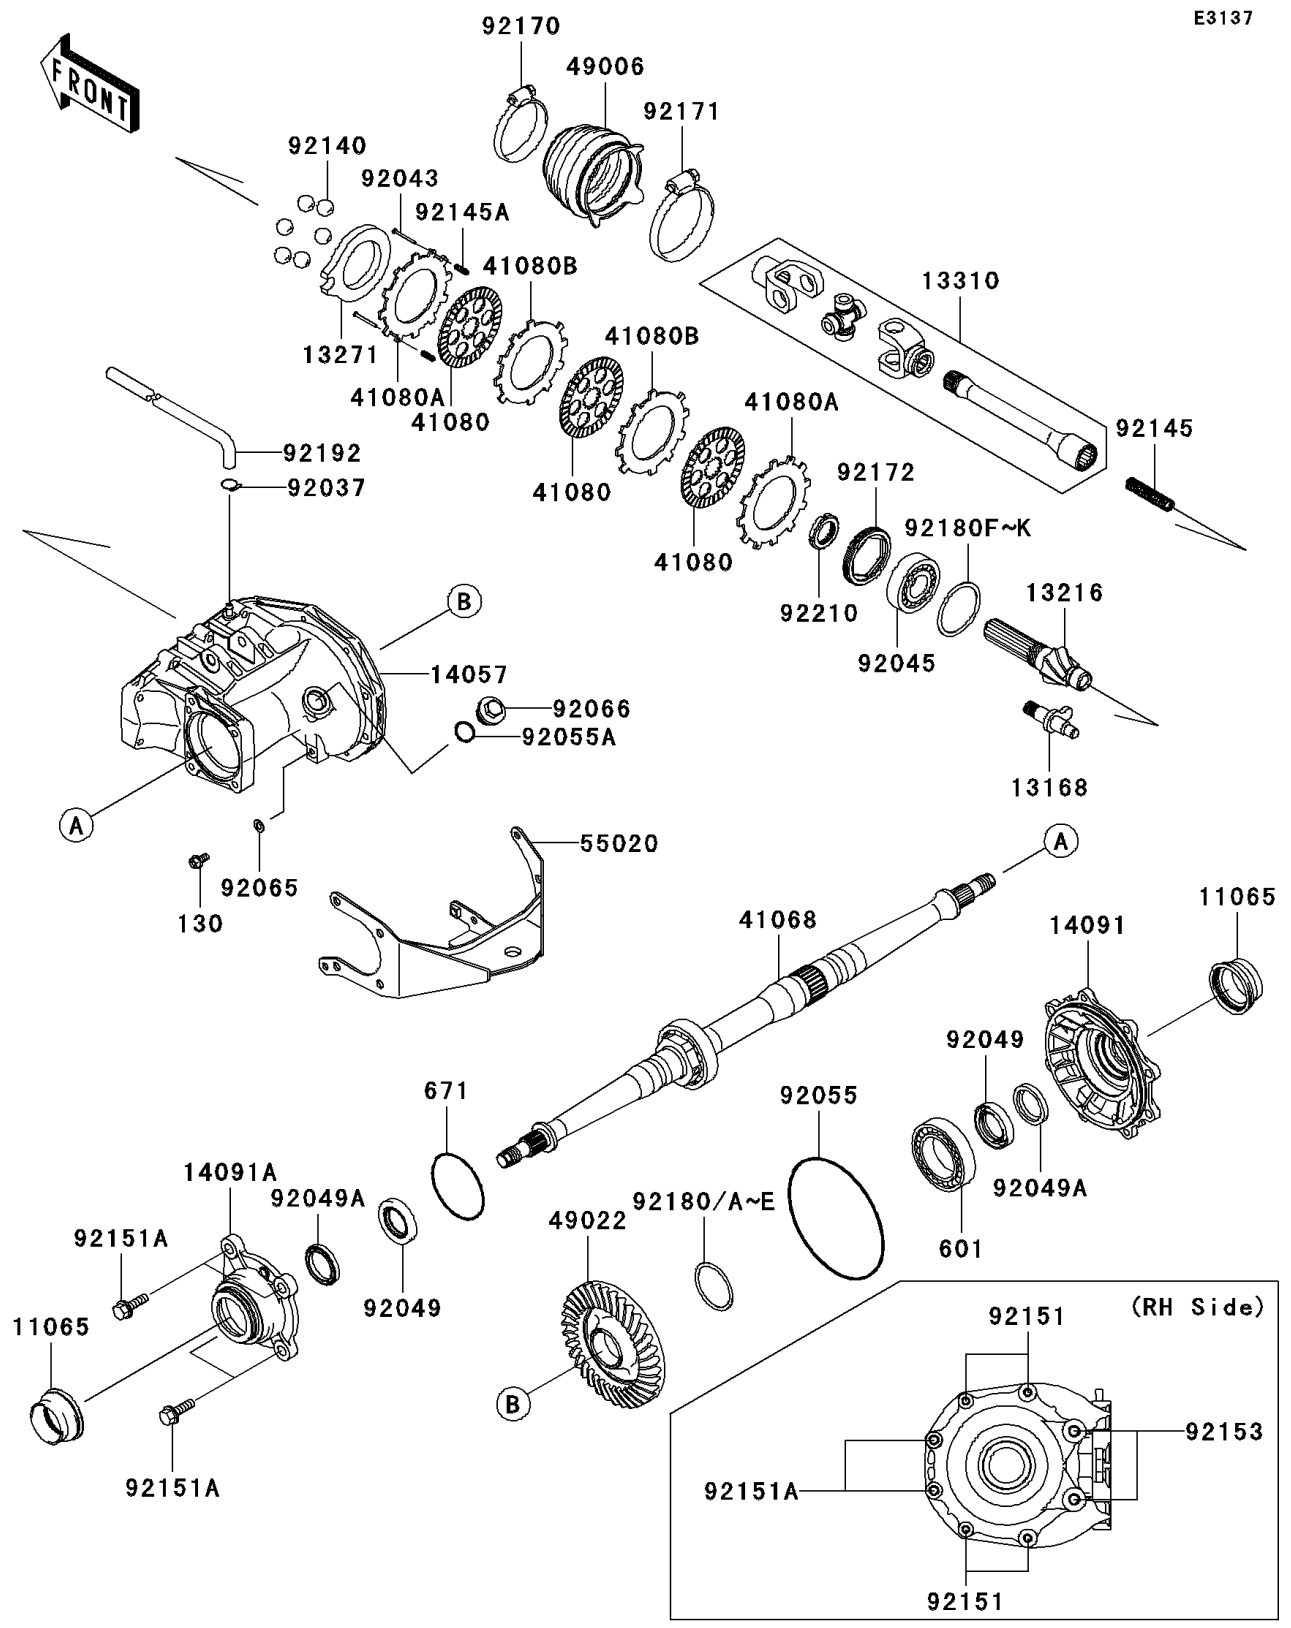

2007 Brute Force 650 4x4 Hardwoods Green HD PARTS DIAGRAM

Drive Shaft-Rear

E3137

2007 Brute Force 650 4x4 Hardwoods Green HD PARTS LIST

Drive Shaft-Rear

ITEM NAME	PART NUMBER	QUANTITY
CAP (Ref # 11065)	11065-1260	2
LEVER,BRAKE (Ref # 13168)	13168-1687	1
GEAR-COMP,RR,8T (Ref # 13216)	13216-0002	1
PLATE,CAM (Ref # 13271)	13271-0539	1
SHAFT-ASSY,RR DRIVE SHAFT (Ref # 13310)	13310-1026	1
CASE-COMP-GEAR (Ref # 14057)	14057-0001	1
COVER,RH (Ref # 14091)	14091-0028	1
COVER,LH (Ref # 14091A)	14091-1422	1
AXLE (Ref # 41068)	41068-1453	1
DISC,FRICITION (Ref # 41080)	41080-1482	3
DISC,PRESSURE (Ref # 41080A)	41080-1483	2
DISC,SEPARATER (Ref # 41080B)	41080-1484	2
BOOT,RR DRIVE SHAFT (Ref # 49006)	49006-1358	1
GEAR-BEVEL,RR,35T (Ref # 49022)	49022-0003	1
GUARD,RR,CASE (Ref # 55020)	55020-0038	1
CLAMP,HOSE (Ref # 92037)	92037-1104	1
PIN,3X35 (Ref # 92043)	92043-1617	2
BEARING-BALL,BX30-1C3 UR3 (Ref # 92045)	92045-0026	1
SEAL-OIL,HTC40X58X8 (Ref # 92049)	92049-0012	2
SEAL-OIL,SC40X52X7 (Ref # 92049A)	92049-0013	2
RING-O,156.3X3.7 (Ref # 92055)	92055-0004	1
RING-O,25.7X2.4 (Ref # 92055A)	92055-1136	1
GASKET (Ref # 92065)	92065-023	1
PLUG (Ref # 92066)	92066-1303	1
BALL,D/O#12 (Ref # 92140)	92140-1064	6
SPRING,RR DRIVE SHAFT (Ref # 92145)	92145-1300	1
SPRING,RR BRAKE (Ref # 92145A)	92145-1301	2
BOLT,8X30 (Ref # 92151)	92151-1908	4
BOLT,10X35 (Ref # 92151A)	92151-1909	6