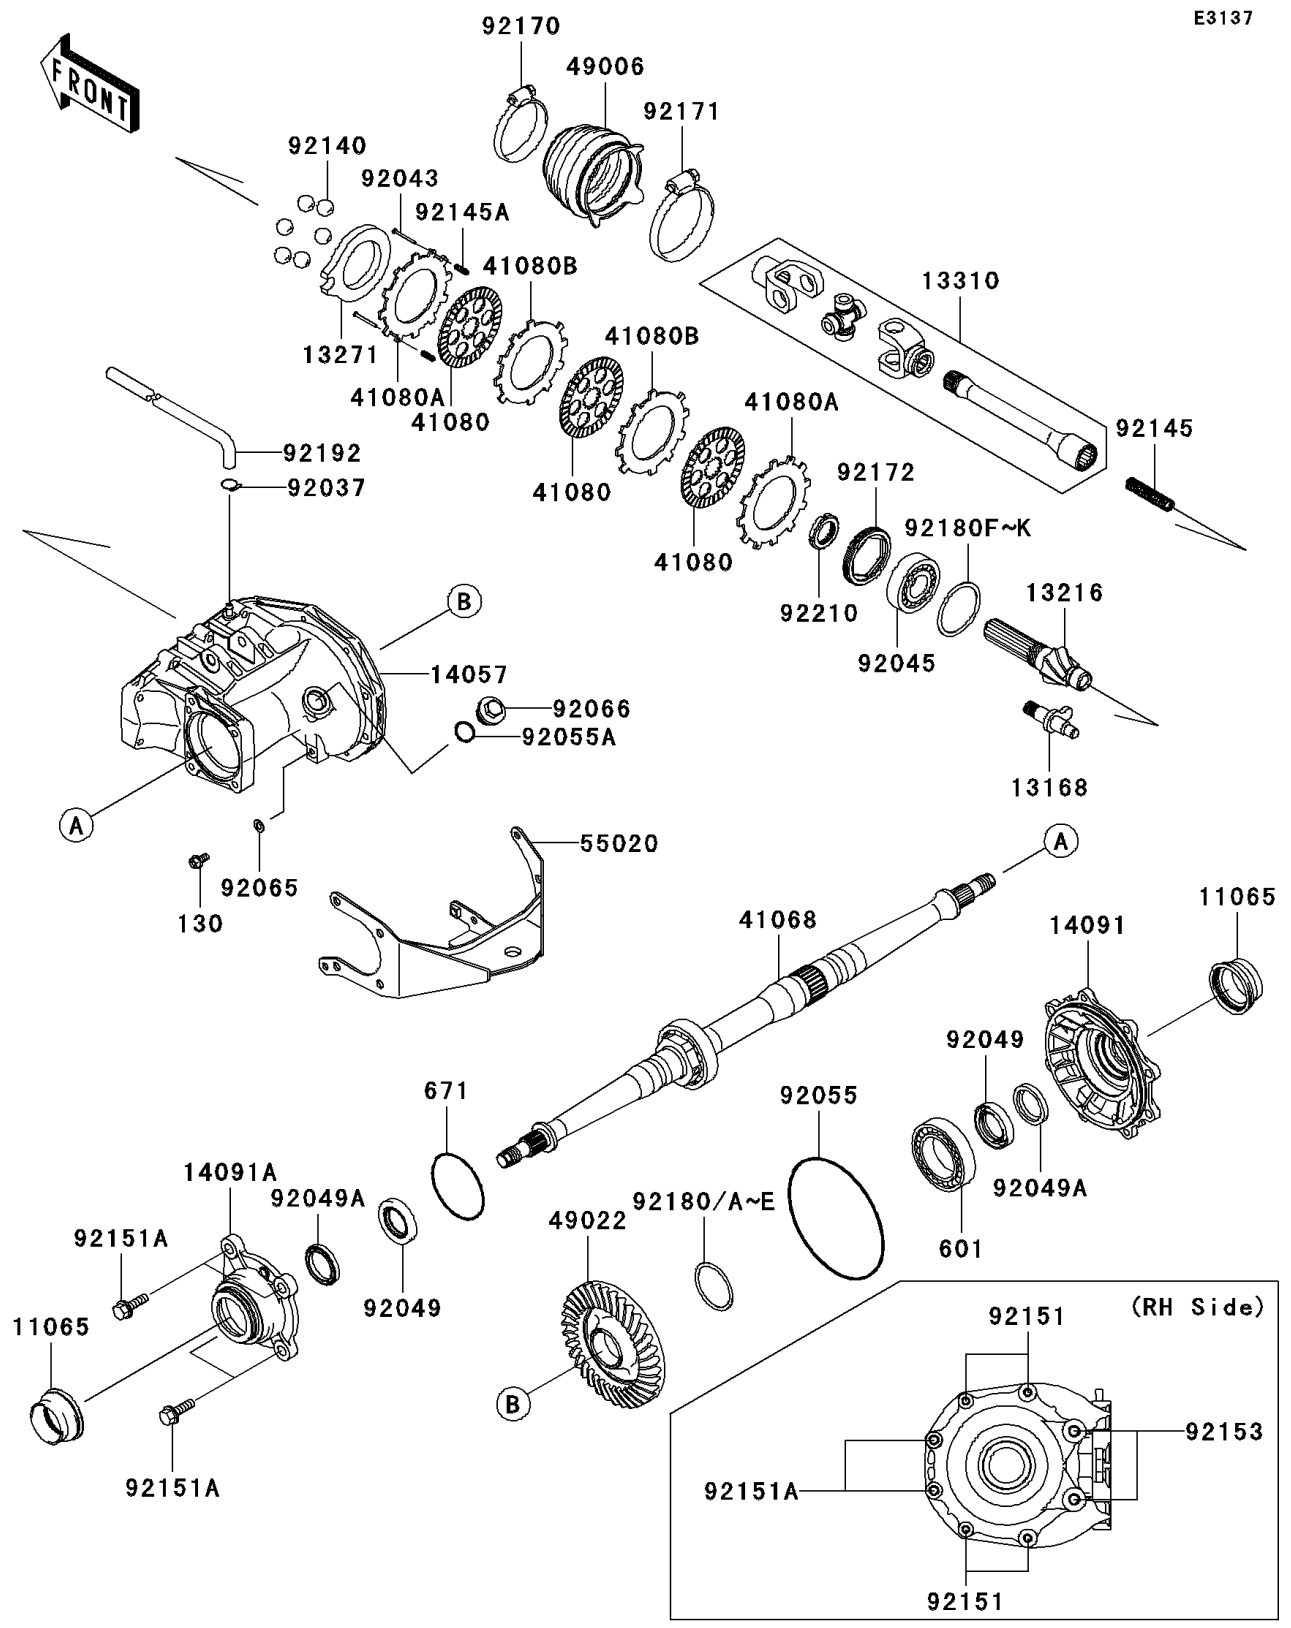

2009 Brute Force 650 4x4 Hardwoods Green HD PARTS DIAGRAM

Drive Shaft-Rear

E3137

2009 Brute Force 650 4x4 Hardwoods Green HD PARTS LIST

Drive Shaft-Rear

ITEM NAME	PART NUMBER	QUANTITY
CAP (Ref # 11065)	11065-1260	2
LEVER,BRAKE (Ref # 13168)	13168-1687	1
GEAR-COMP,RR,8T (Ref # 13216)	13216-0002	1
PLATE,CAM (Ref # 13271)	13271-0539	1
SHAFT-ASSY,RR DRIVE SHAFT (Ref # 13310)	13310-1026	1
CASE-COMP-GEAR (Ref # 14057)	14057-0001	1
COVER,RH (Ref # 14091)	14091-0028	1
COVER,LH (Ref # 14091A)	14091-1422	1
AXLE (Ref # 41068)	41068-1453	1
DISC,FRICTION (Ref # 41080)	41080-1482	3
DISC,PRESSURE (Ref # 41080A)	41080-1483	2
DISC,SEPARATER (Ref # 41080B)	41080-1484	2
BOOT,RR DRIVE SHAFT (Ref # 49006)	49006-1358	1
GEAR-BEVEL,RR,35T (Ref # 49022)	49022-0003	1
GUARD,RR,CASE (Ref # 55020)	55020-0038	1
CLAMP,HOSE (Ref # 92037)	92037-1104	1
PIN,3X35 (Ref # 92043)	92043-1617	2
BEARING-BALL,BX30-1C3 UR3 (Ref # 92045)	92045-0026	1
SEAL-OIL,HTC40X58X8 (Ref # 92049)	92049-0012	2
SEAL-OIL,SC40X52X7 (Ref # 92049A)	92049-0013	2
RING-O,156.3X3.7 (Ref # 92055)	92055-0004	1
RING-O,25.7X2.4 (Ref # 92055A)	92055-1136	1
GASKET (Ref # 92065)	92065-023	1
PLUG (Ref # 92066)	92066-1303	1
BALL,D/O#12 (Ref # 92140)	92140-1064	6
SPRING,RR DRIVE SHAFT (Ref # 92145)	92145-1300	1
SPRING,RR BRAKE (Ref # 92145A)	92145-1301	2
BOLT,8X30 (Ref # 92151)	92151-1908	4
BOLT,10X35 (Ref # 92151A)	92151-1909	6