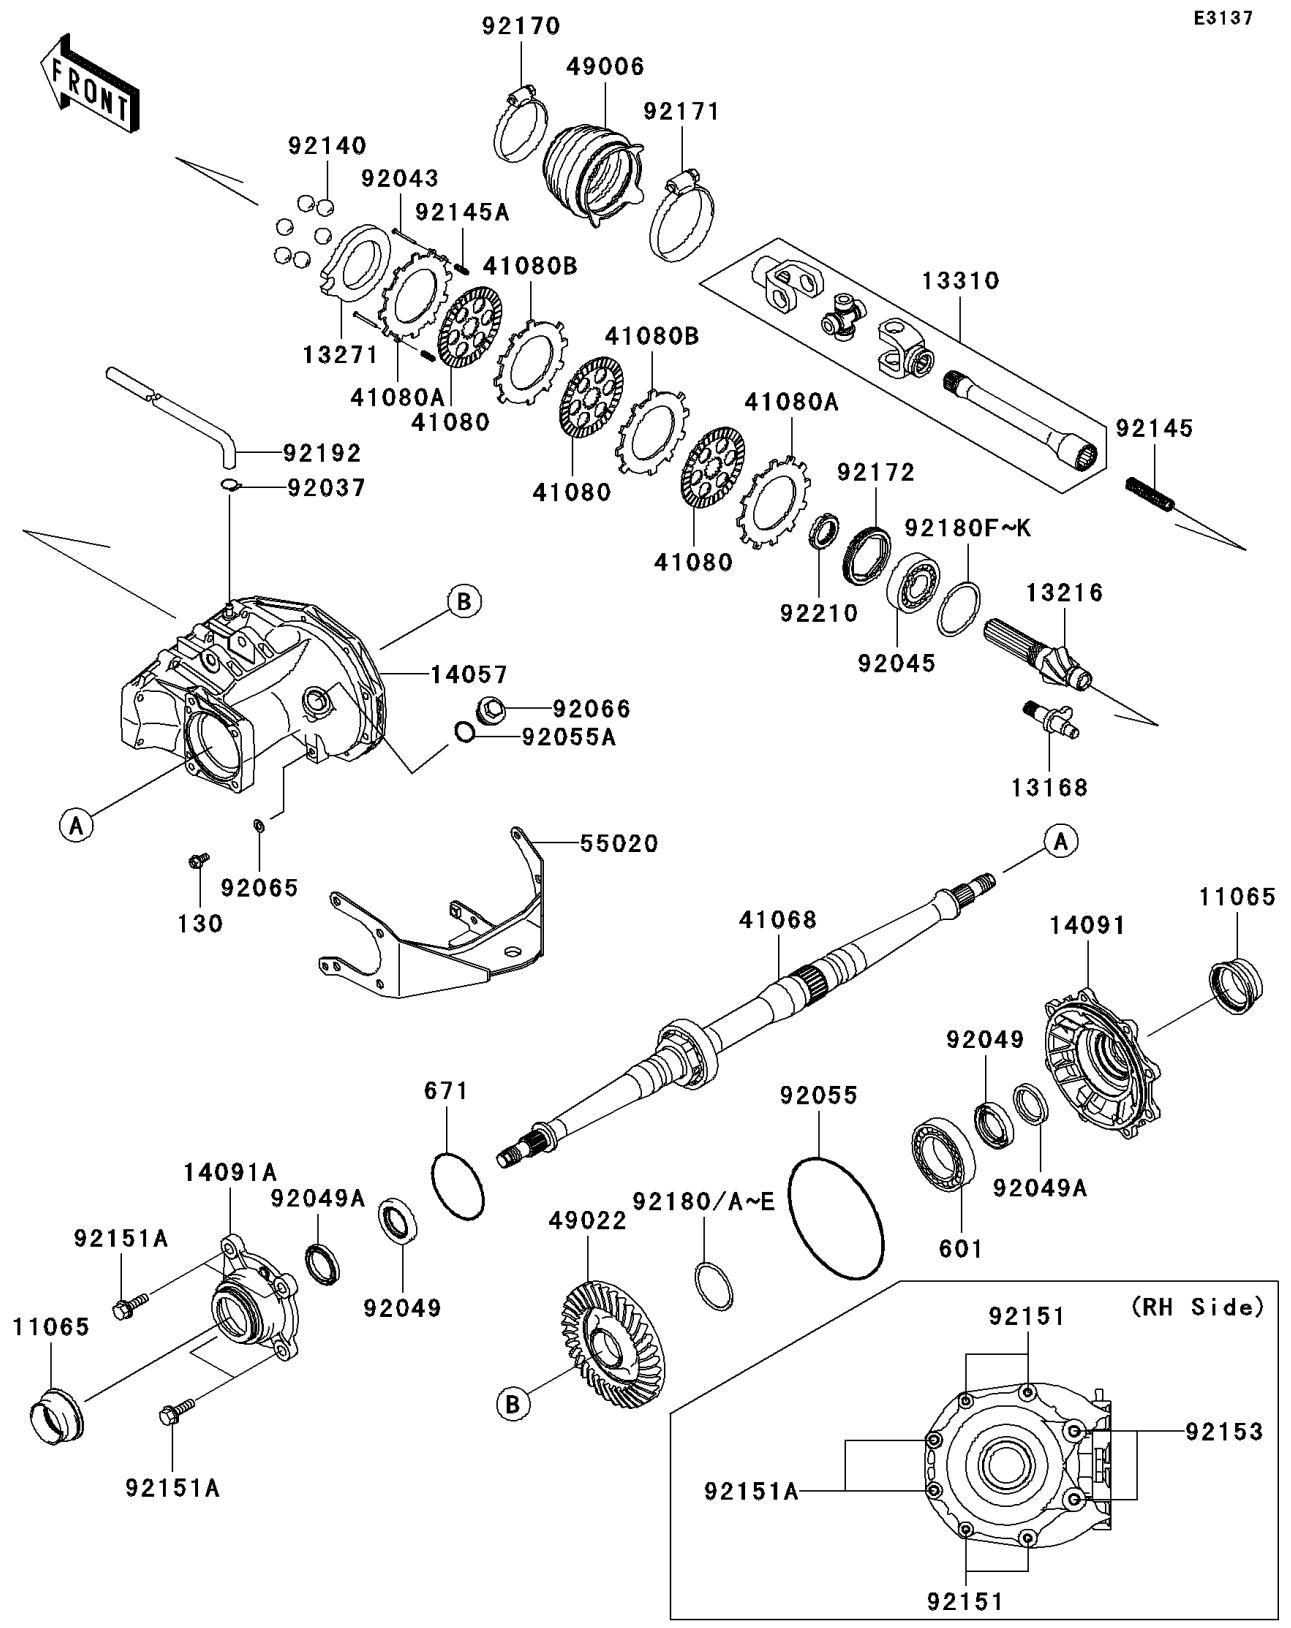

2009 Brute Force 650 4x4 Hardwoods Green HD PARTS DIAGRAM

Drive Shaft-Rear

E3137

2009 Brute Force 650 4x4 Hardwoods Green HD PARTS LIST

Drive Shaft-Rear

ITEM NAME	PART NUMBER	QUANTITY
CAP (Ref # 11065)	11065-1260	2
LEVER,BRAKE (Ref # 13168)	13168-1687	1
GEAR-COMP,RR,8T (Ref # 13216)	13216-0002	1
PLATE,CAM (Ref # 13271)	13271-0539	1
SHAFT-ASSY,RR DRIVE SHAFT (Ref # 13310)	13310-1026	1
CASE-COMP-GEAR (Ref # 14057)	14057-0001	1
COVER,RH (Ref # 14091)	14091-0028	1
COVER,LH (Ref # 14091A)	14091-1422	1
AXLE (Ref # 41068)	41068-1453	1
DISC,FRICITION (Ref # 41080)	41080-1482	3
DISC,PRESSURE (Ref # 41080A)	41080-1483	2
DISC,SEPARATER (Ref # 41080B)	41080-1484	2
BOOT,RR DRIVE SHAFT (Ref # 49006)	49006-1358	1
GEAR-BEVEL,RR,35T (Ref # 49022)	49022-0003	1
GUARD,RR,CASE (Ref # 55020)	55020-0038	1
CLAMP,HOSE (Ref # 92037)	92037-1104	1
PIN,3X35 (Ref # 92043)	92043-1617	2
BEARING-BALL,BX30-1C3 UR3 (Ref # 92045)	92045-0026	1
SEAL-OIL,HTC40X58X8 (Ref # 92049)	92049-0012	2
SEAL-OIL,SC40X52X7 (Ref # 92049A)	92049-0013	2
RING-O,156.3X3.7 (Ref # 92055)	92055-0004	1
RING-O,25.7X2.4 (Ref # 92055A)	92055-1136	1
GASKET (Ref # 92065)	92065-023	1
PLUG (Ref # 92066)	92066-1303	1
BALL,D/O#12 (Ref # 92140)	92140-1064	6
SPRING,RR DRIVE SHAFT (Ref # 92145)	92145-1300	1
SPRING,RR BRAKE (Ref # 92145A)	92145-1301	2
BOLT,8X30 (Ref # 92151)	92151-1908	4
BOLT,10X35 (Ref # 92151A)	92151-1909	6