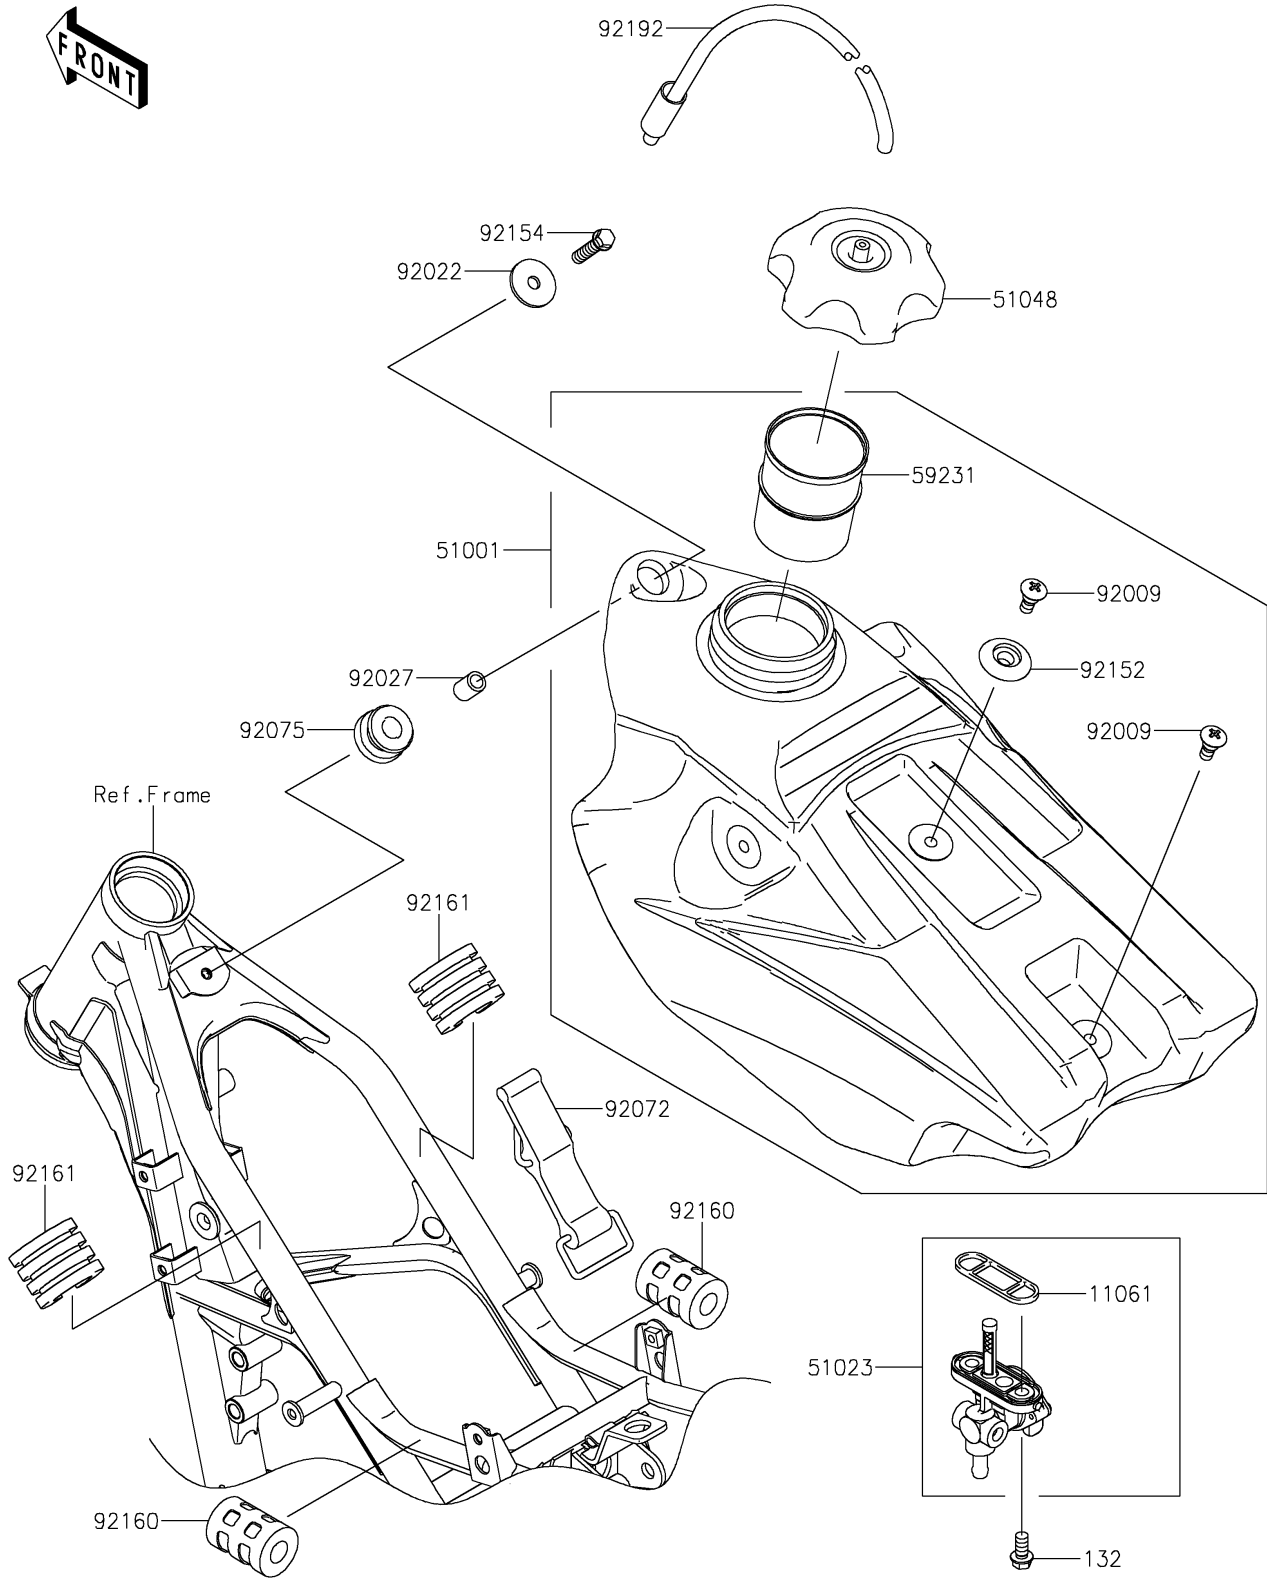

# 2020 KX™100 PARTS DIAGRAM

Fuel Tank

F2410

## 2020 KX™100 PARTS LIST

### Fuel Tank

ITEM NAME	PART NUMBER	QUANTITY
GASKET,FUEL TAP (Ref # 11061)	11061-0181	1
BOLT-FLANGED-SMALL,6X12 (Ref # 132)	132BA0612	2
TANK-COMP-FUEL (Ref # 51001)	51001-0776	1
TAP-ASSY,FUEL (Ref # 51023)	51023-0024	1
CAP-ASSY-TANK,FUEL (Ref # 51048)	51048-0009	1
FILLER (Ref # 59231)	59231-0019	1
SCREW,6MM (Ref # 92009)	92009-1971	2
WASHER,6.5X24X2 (Ref # 92022)	92022-1690	1
COLLAR,6.8X10X14 (Ref # 92027)	92027-1966	1
BAND,FUEL TANK (Ref # 92072)	92072-1229	1
DAMPER (Ref # 92075)	92075-1787	1
COLLAR (Ref # 92152)	92152-1346	1
BOLT,FLANGED,6X25 (Ref # 92154)	92154-0520	1
DAMPER,FUEL TANK (Ref # 92160)	92160-1236	2
DAMPER,FUEL TANK (Ref # 92161)	92161-1175	2
TUBE (Ref # 92192)	92192-0161	1