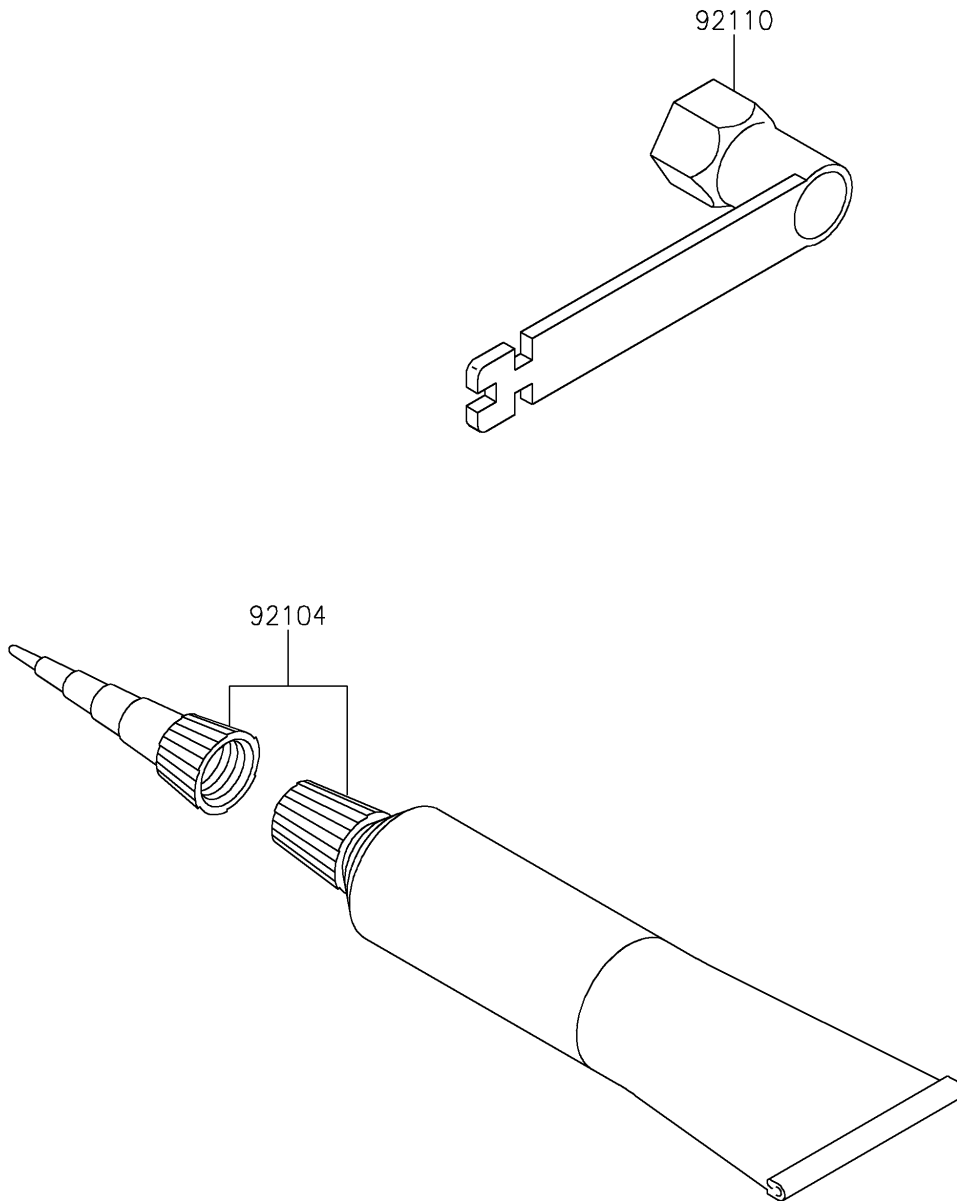

# 2020 KX™100 PARTS DIAGRAM

Owner's Tools

F2810

## 2020 KX™100 PARTS LIST

### Owner's Tools

ITEM NAME	PART NUMBER	QUANTITY
GASKET-LIQUID,TB1105B,SILVER (Ref # 92104)	92104-002	1
TOOL-WRENCH,PLUG,21MM (Ref # 92110)	92110-0571	1