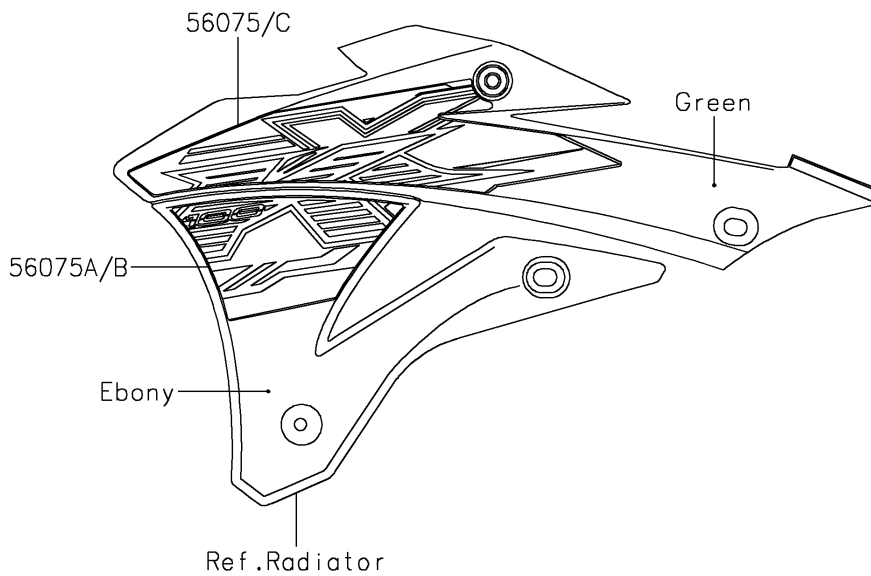

2019 KX™100 PARTS DIAGRAM

Decals(FKF)

F2861

2019 KX™100 PARTS LIST

Decals(FKF)

ITEM NAME	PART NUMBER	QUANTITY
MARK,NUMBER PLATE (Ref # 56054)	56054-2260	1
PATTERN,SHROUD,LH,UPP (Ref # 56075)	56075-4467	1
PATTERN,SHROUD,RH,LWR (Ref # 56075A)	56075-4470	1
PATTERN,SHROUD,LH,LWR (Ref # 56075B)	56075-4471	1
PATTERN,SHROUD,RH,UPP (Ref # 56075C)	56075-4472	1