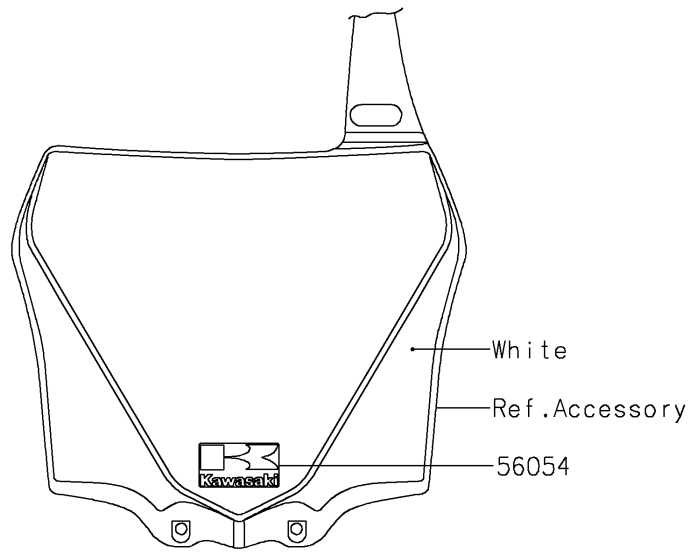

2019 KX™100 PARTS DIAGRAM

Decals(FKF)

F2861

2019 KX™100 PARTS LIST

Decals(FKF)

ITEM NAME	PART NUMBER	QUANTITY
MARK,NUMBER PLATE (Ref # 56054)	56054-2260	1
PATTERN,SHROUD,LH,UPP (Ref # 56075)	56075-4467	1
PATTERN,SHROUD,RH,LWR (Ref # 56075A)	56075-4470	1
PATTERN,SHROUD,LH,LWR (Ref # 56075B)	56075-4471	1
PATTERN,SHROUD,RH,UPP (Ref # 56075C)	56075-4472	1