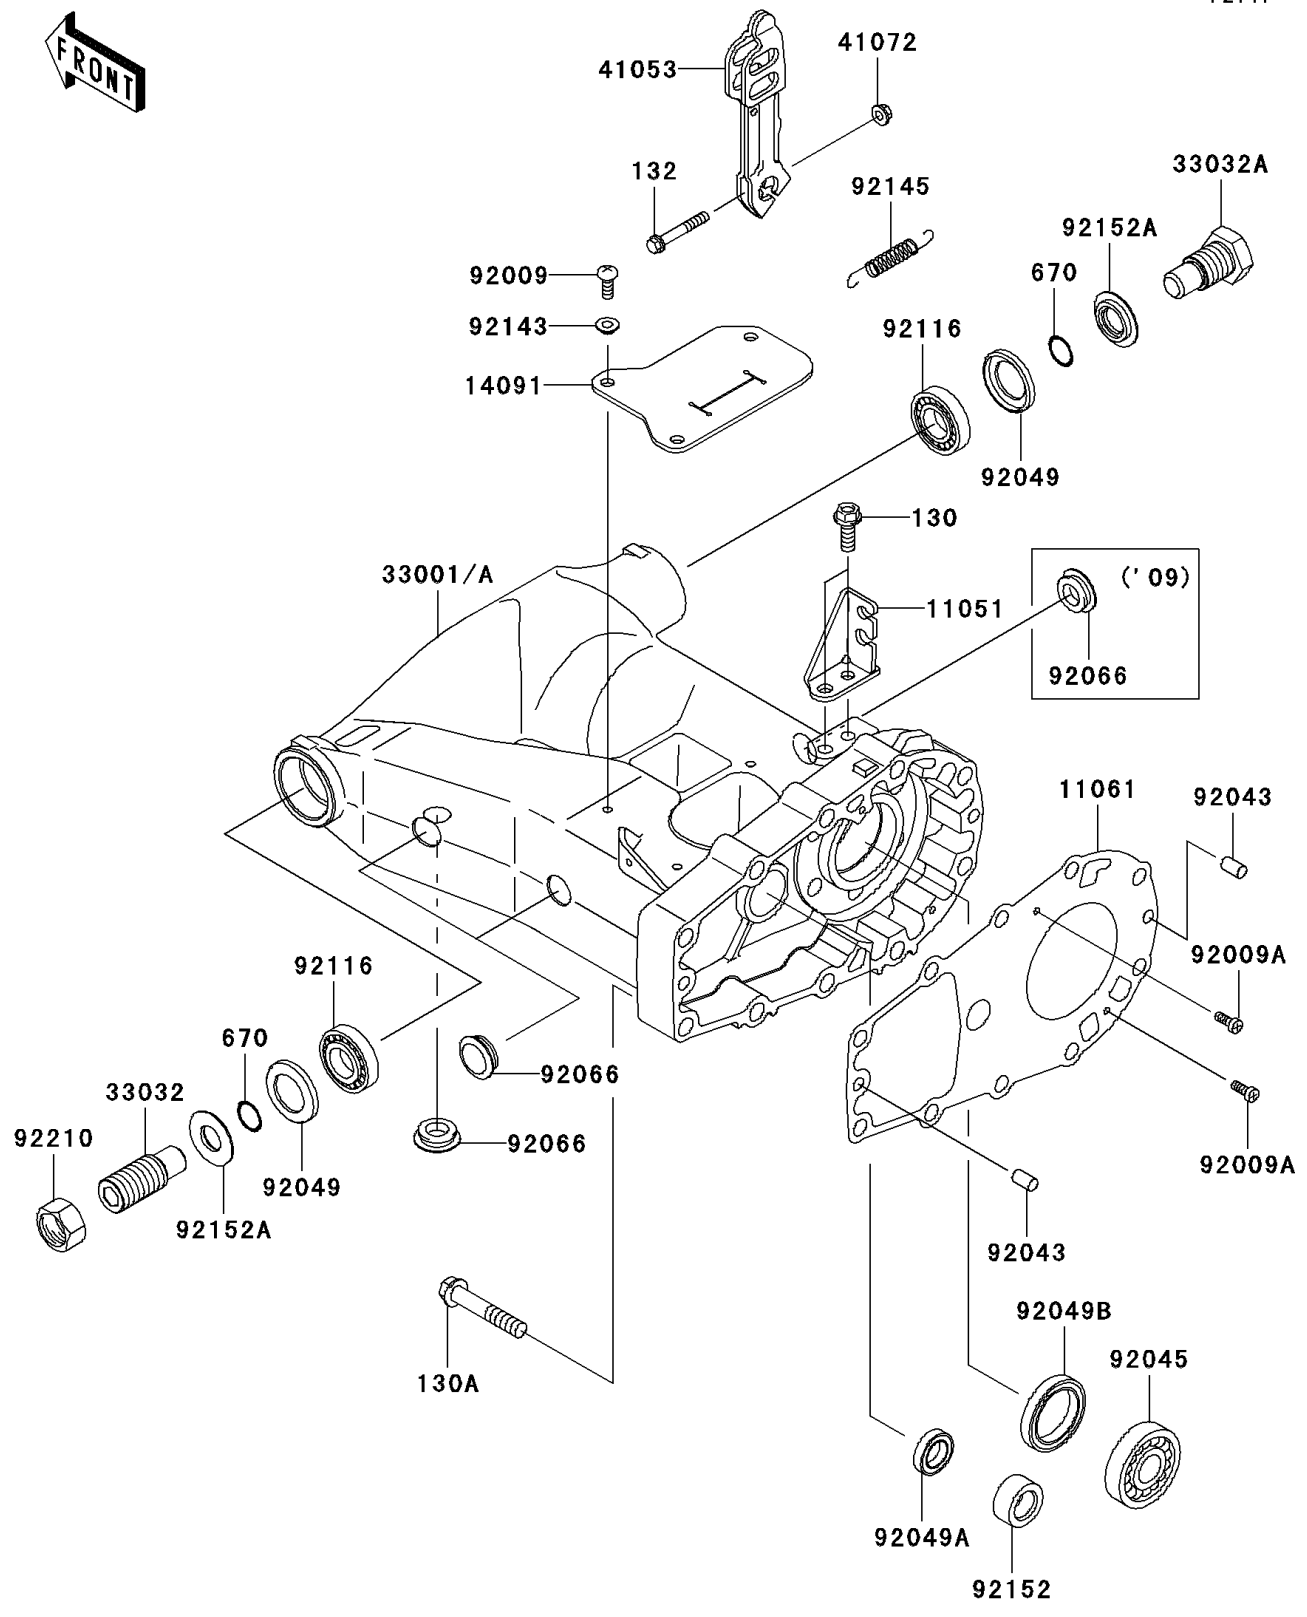

2006 Brute Force 650 4x4 Hardwoods Green HD PARTS DIAGRAM

Swingarm

F2141

2006 Brute Force 650 4x4 Hardwoods Green HD PARTS LIST

Swingarm

ITEM NAME	PART NUMBER	QUANTITY
BOLT-FLANGED,8X22 (Ref # 130)	130BB0822	2
BOLT-FLANGED,10X55 (Ref # 130A)	130CA1055	10
BOLT-FLANGED-SMALL,6X40 (Ref # 132)	132BA0640	1
O RING,16MM (Ref # 670)	670B2016	2
BRACKET,CABLE (Ref # 11051)	11051-1762	1
GASKET,SWING ARM (Ref # 11061)	11061-1065	1
COVER (Ref # 14091)	14091-7508	1
ARM-COMP-SWING (Ref # 33001)	33001-0008	1
SHAFT-SWING ARM,LEFT SIDE (Ref # 33032)	33032-1197	1
SHAFT-SWING ARM,RIGHT SIDE (Ref # 33032A)	33032-1200	1
LEVER-BRAKE CAM (Ref # 41053)	41053-1094	1
NUT,6MM (Ref # 41072)	41072-007	1
SCREW,TAPPING,6X16 (Ref # 92009)	92009-1166	3
SCREW,4X10 (Ref # 92009A)	92009-1936	2
PIN,8X14 (Ref # 92043)	92043-1567	2
BEARING-BALL,TMBO/28C3 (Ref # 92045)	92045-0093	1
SEAL-OIL,26406 (Ref # 92049)	92049-1030	2
SEAL-OIL,TC17X28X6 (Ref # 92049A)	92049-1537	1
SEAL-OIL,HTC35X48X7 (Ref # 92049B)	92049-1538	1
PLUG (Ref # 92066)	92066-1534	3
BEARING-ROLLER,4T30203E1 (Ref # 92116)	92116-1001	2
COLLAR (Ref # 92143)	92143-1331	3
SPRING,BRAKE LEVER RETURN (Ref # 92145)	92145-1313	1
COLLAR (Ref # 92152)	92152-1240	1
COLLAR (Ref # 92152A)	92152-1356	2
NUT,22MM (Ref # 92210)	92210-0190	1