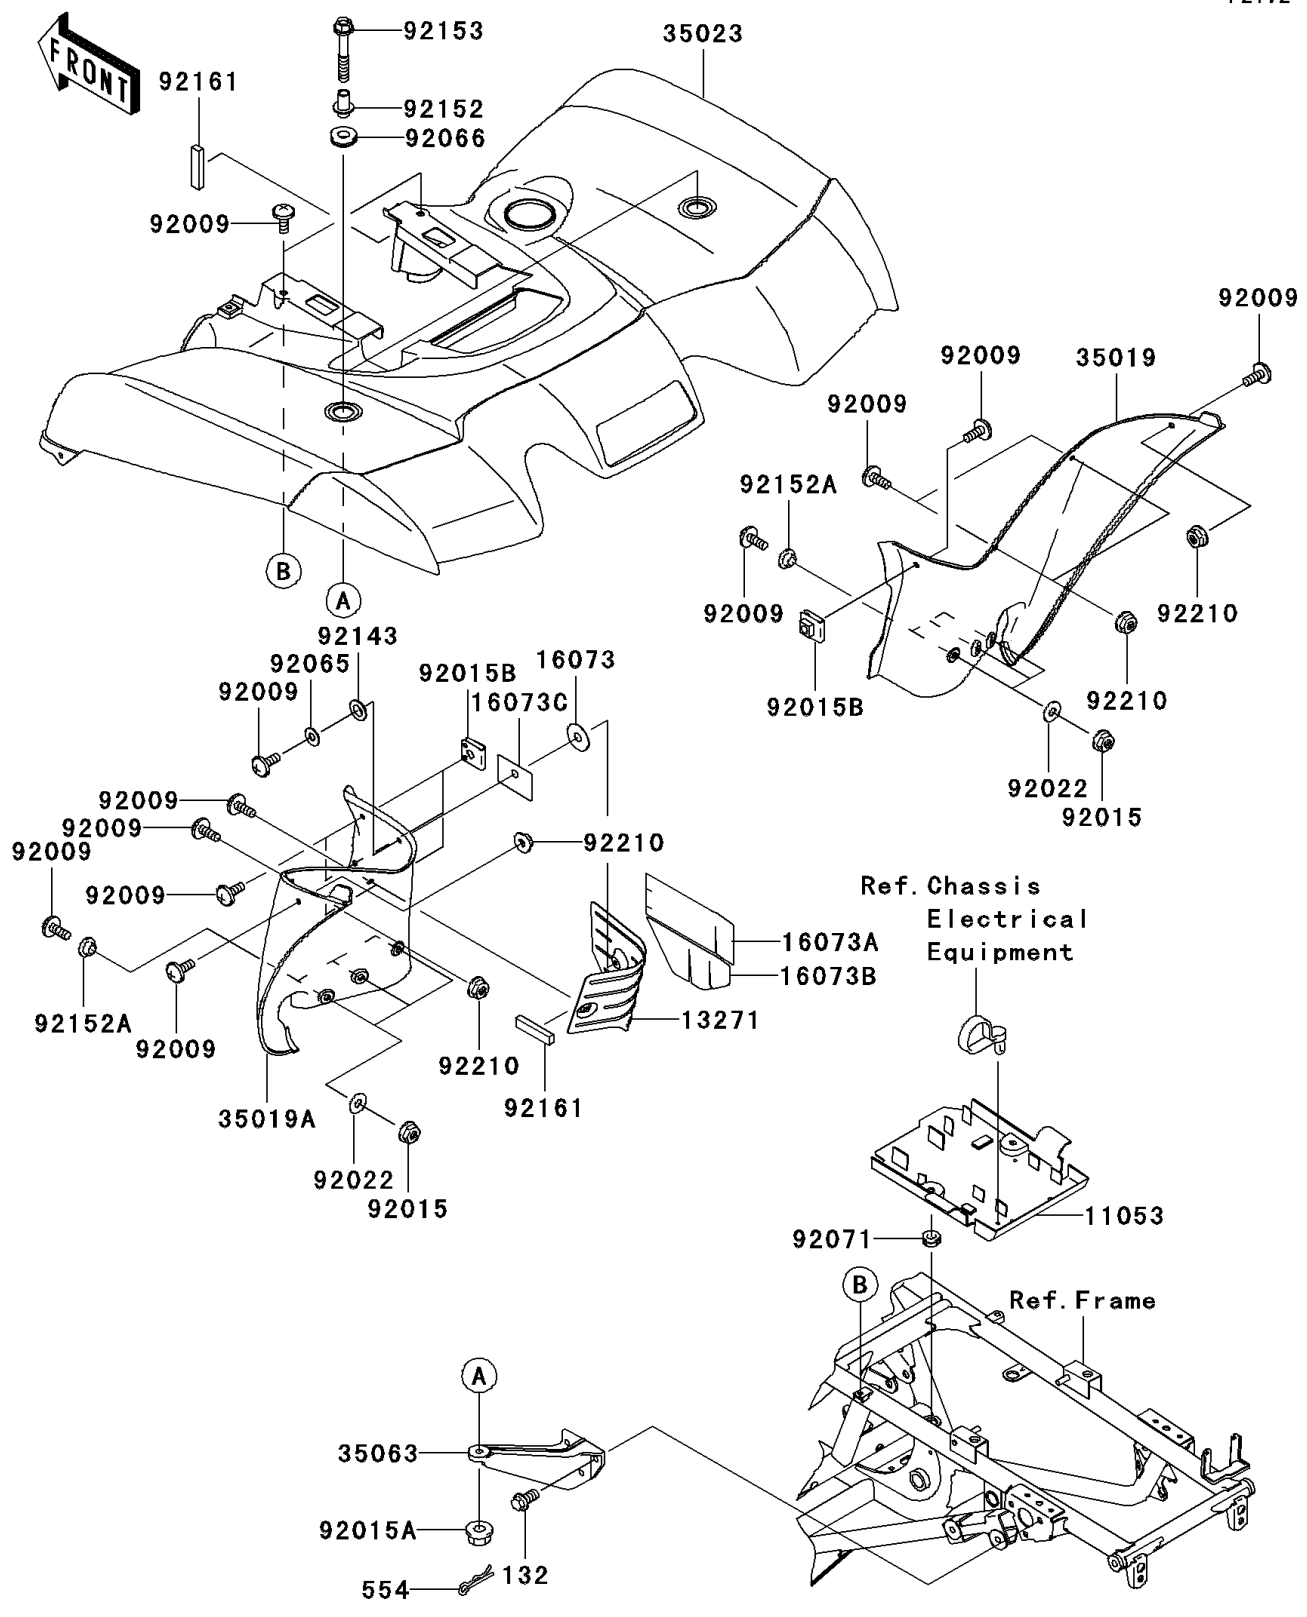

2006 Brute Force 650 4x4 Hardwoods Green HD PARTS DIAGRAM

Rear Fender(s)

F2172

2006 Brute Force 650 4x4 Hardwoods Green HD PARTS LIST

Rear Fender(s)

| ITEM NAME | PART NUMBER | QUANTITY |
|-------------------------------------|----------------|----------|
| BOLT-FLANGED-SMALL,8X18 (Ref # 132) | 132BB0818 | 6 |
| PIN-SNAP (Ref # 554) | 554DA0800 | 2 |
| BRACKET,ELECTRIC (Ref # 11053) | 11053-1308 | 1 |
| PLATE,HEAT GUARD (Ref # 13271) | 13271-0411 | 1 |
| INSULATOR (Ref # 16073) | 16073-0023 | 1 |
| INSULATOR (Ref # 16073A) | 16073-0024 | 1 |
| INSULATOR (Ref # 16073B) | 16073-0025 | 1 |
| INSULATOR (Ref # 16073C) | 16073-0026 | 1 |
| FLAP,RR,RH,F.BLACK (Ref # 35019) | 35019-0033-6Z | 1 |
| FLAP,RR,LH,F.BLACK (Ref # 35019A) | 35019-0041-6Z | 1 |
| FENDER-REAR,C.H.GREEN (Ref # 35023) | 35023-0057-826 | 1 |
| STAY,RR FENDER (Ref # 35063) | 35063-1100 | 2 |
| SCREW,6X16 (Ref # 92009) | 92009-1621 | 19 |
| NUT,FLANGED,6MM (Ref # 92015) | 92015-1367 | 6 |
| NUT,LOCK,FLANGED,8MM (Ref # 92015A) | 92015-1397 | 2 |
| NUT,CLAMP,6MM (Ref # 92015B) | 92015-1678 | 4 |
| WASHER,6.5X16X1.0 (Ref # 92022) | 92022-1093 | 6 |
| GASKET,6X14X0.8 (Ref # 92065) | 92065-092 | 1 |
| PLUG (Ref # 92066) | 92066-1438 | 2 |
| GROMMET (Ref # 92071) | 92071-1131 | 2 |
| COLLAR (Ref # 92143) | 92143-1087 | 1 |
| COLLAR,L=38.5 (Ref # 92152) | 92152-0098 | 2 |
| COLLAR (Ref # 92152A) | 92152-0224 | 6 |
| BOLT,FLANGED,8X70 (Ref # 92153) | 92153-0984 | 2 |
| DAMPER (Ref # 92161) | 92161-0272 | 2 |
| NUT,6MM (Ref # 92210) | 92210-1368 | 5 |