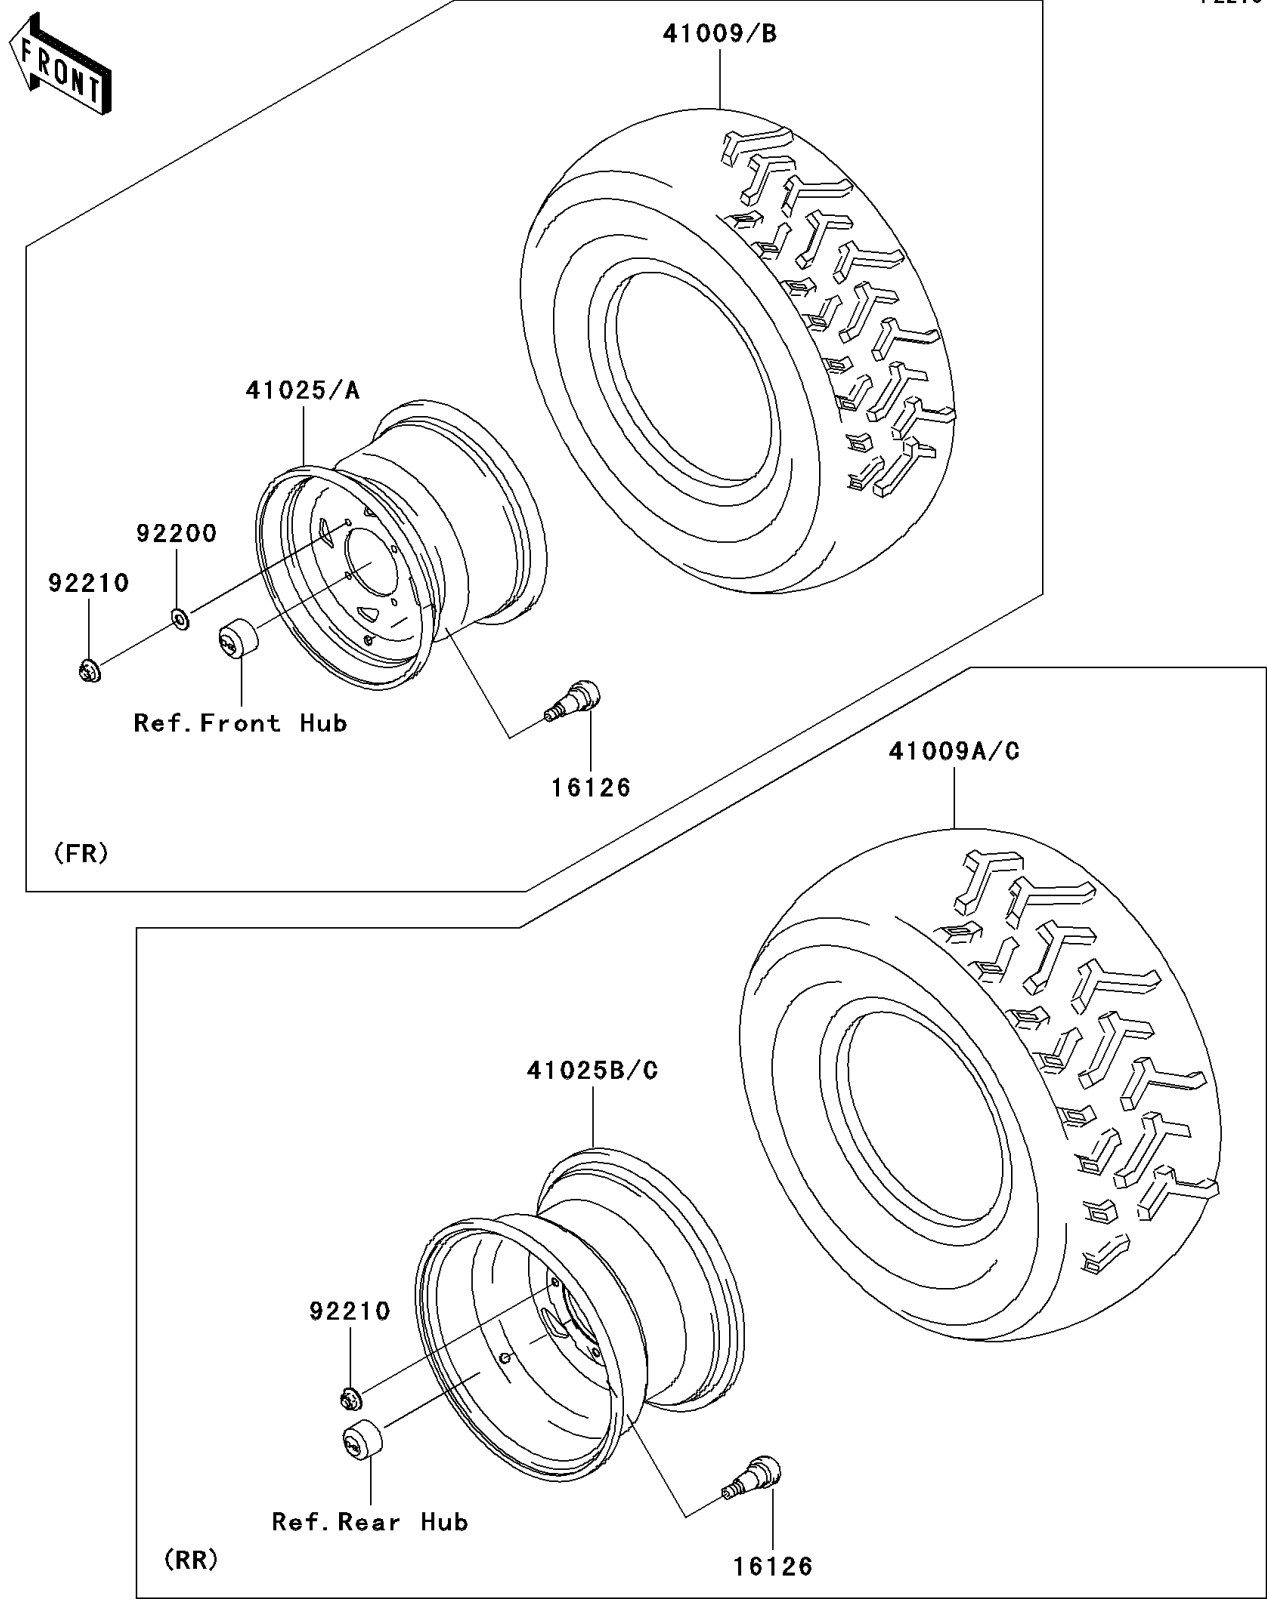

# 2006 Brute Force 650 4x4 Hardwoods Green HD PARTS DIAGRAM

Wheels/Tires

F2210

## 2006 Brute Force 650 4x4 Hardwoods Green HD PARTS LIST

### Wheels/Tires

ITEM NAME	PART NUMBER	QUANTITY
VALVE (Ref # 16126)	16126-4001	4
TIRE,FR,AT25X8-12,KT121A(D) (Ref # 41009B)	41009-1117	2
TIRE,RR,AT25X10-12,KT127A (Ref # 41009C)	41009-1380	2
RIM,FR,12X6.0,M.GRAYSTONE (Ref # 41025)	41025-1375-379	2
RIM,RR,12X7.5AT,M.GRAYSTONE (Ref # 41025B)	41025-1426-379	2
WASHER,10.5X25X1.6 (Ref # 92200)	92200-1595	8
NUT,FLANGED,10MM (Ref # 92210)	92210-1325	16