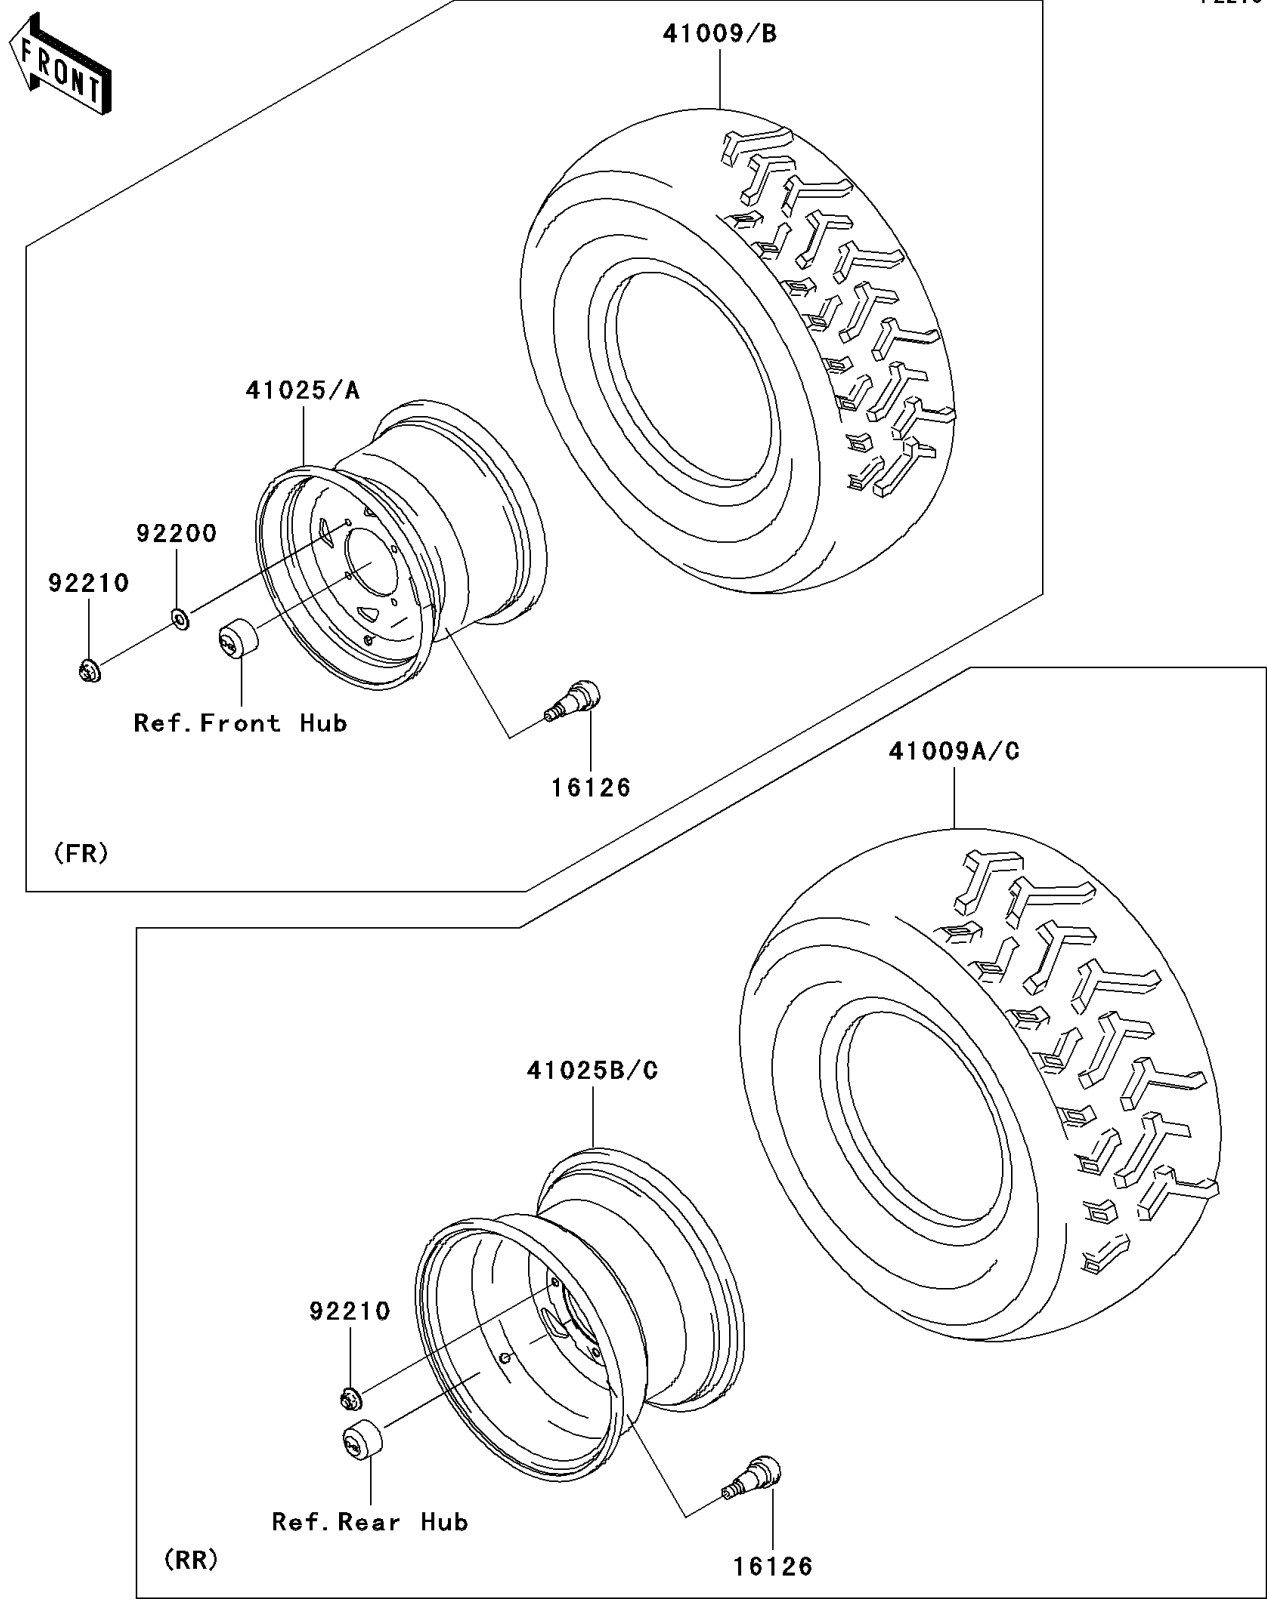

2009 Brute Force 650 4x4 Hardwoods Green HD PARTS DIAGRAM

Wheels/Tires

F2210

2009 Brute Force 650 4x4 Hardwoods Green HD PARTS LIST

Wheels/Tires

ITEM NAME	PART NUMBER	QUANTITY
VALVE (Ref # 16126)	16126-4001	4
TIRE,FR,AT25X8-12,KT121A(D) (Ref # 41009)	41009-0149	2
TIRE,RR,AT25X10-12,KT127A(D) (Ref # 41009A)	41009-0150	2
RIM,FR,12X6.0,F.S.BLACK (Ref # 41025A)	41025-1375-397	2
RIM,RR,12X7.5AT,F.S.BLACK (Ref # 41025C)	41025-1426-397	2
WASHER,10.5X25X1.6 (Ref # 92200)	92200-1595	8
NUT,FLANGED,10MM (Ref # 92210)	92210-1325	16