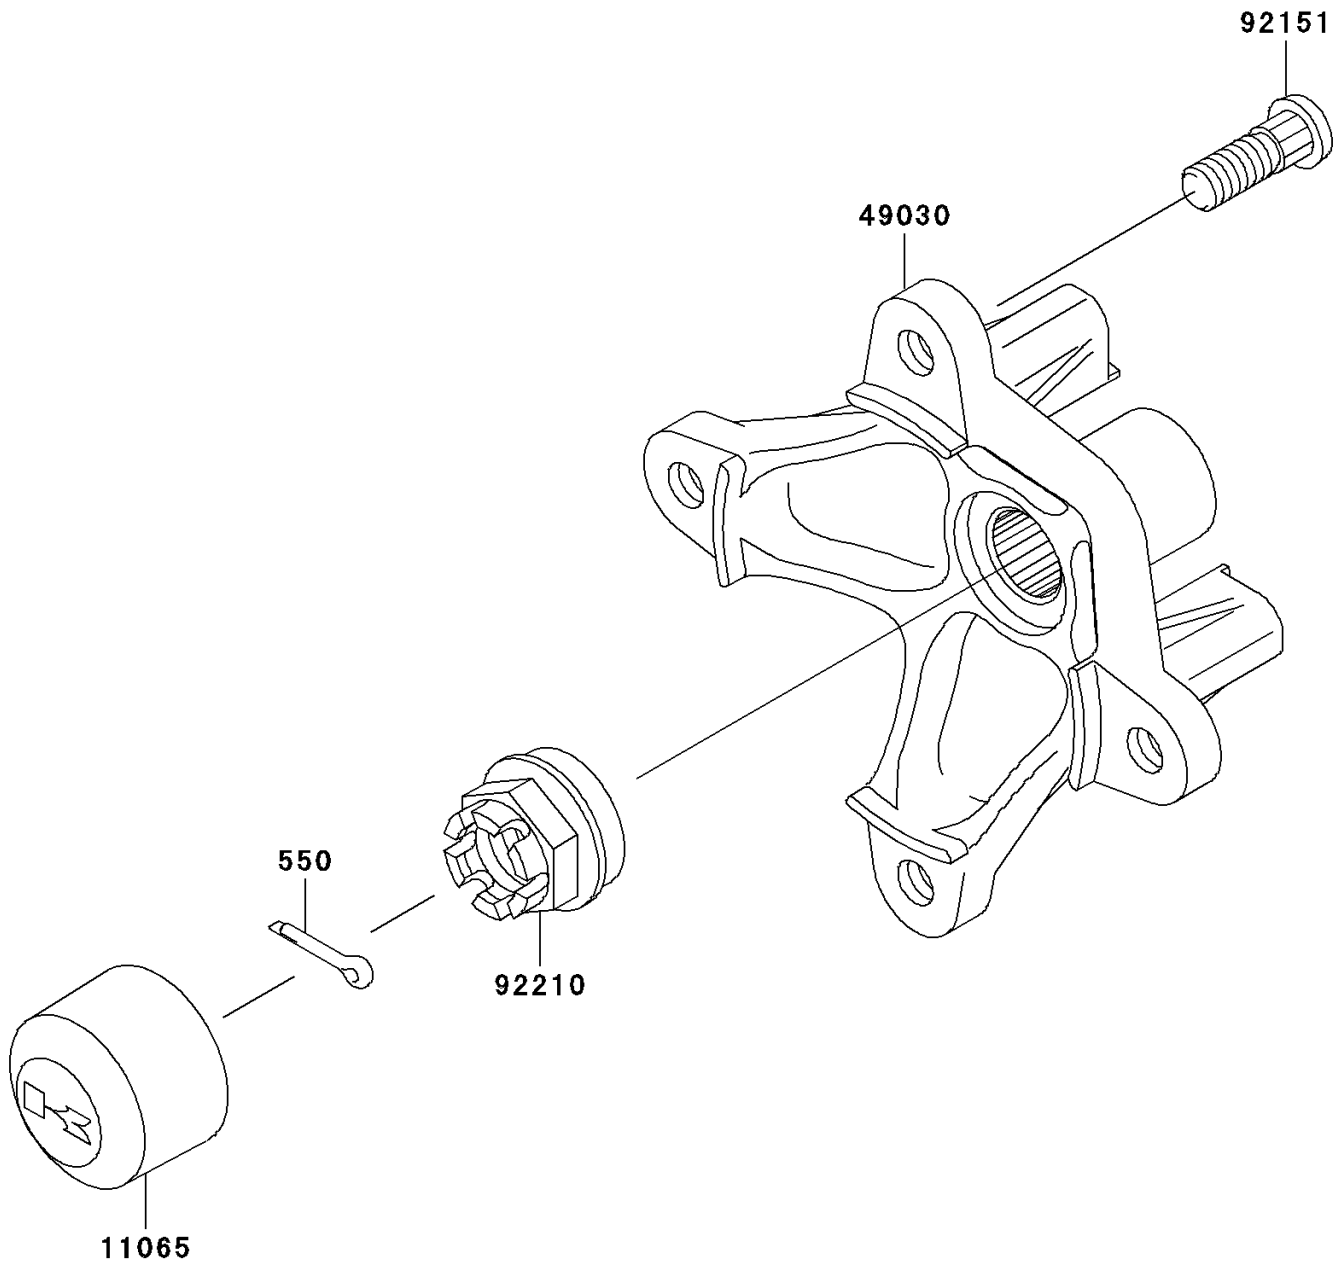

2006 Brute Force 650 4x4 Hardwoods Green HD PARTS DIAGRAM

Front Hub

F2230

2006 Brute Force 650 4x4 Hardwoods Green HD PARTS LIST

Front Hub

ITEM NAME	PART NUMBER	QUANTITY
PIN-COTTER,4.0X25 (Ref # 550)	550AA4025	2
CAP,WHEEL (Ref # 11065)	11065-1153	2
HUB,FR (Ref # 49030)	49030-1135	2
BOLT,10X29.5 (Ref # 92151)	92151-1392	8
NUT,CASTLE,18MM (Ref # 92210)	92210-1349	2