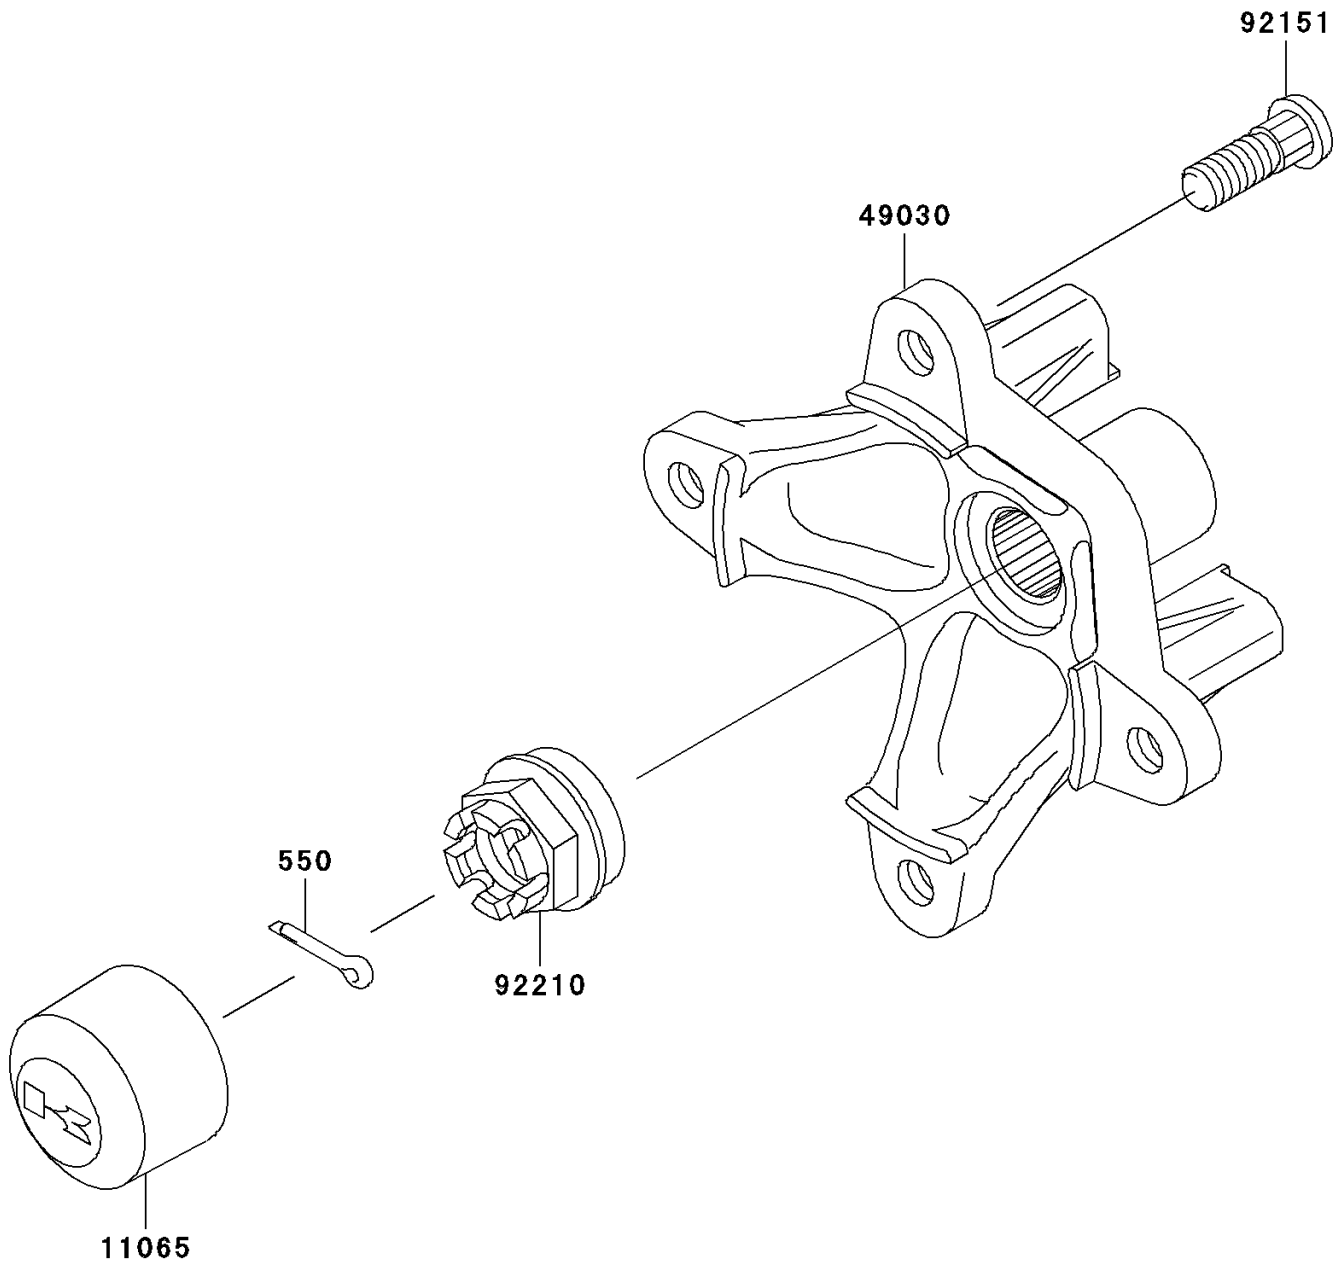

2009 Brute Force 650 4x4 Hardwoods Green HD PARTS DIAGRAM

Front Hub

F2230

2009 Brute Force 650 4x4 Hardwoods Green HD PARTS LIST

Front Hub

ITEM NAME	PART NUMBER	QUANTITY
PIN-COTTER,4.0X25 (Ref # 550)	550AA4025	2
CAP,WHEEL (Ref # 11065)	11065-1153	2
HUB,FR (Ref # 49030)	49030-1135	2
BOLT,10X29.5 (Ref # 92151)	92151-1392	8
NUT,CASTLE,18MM (Ref # 92210)	92210-1349	2