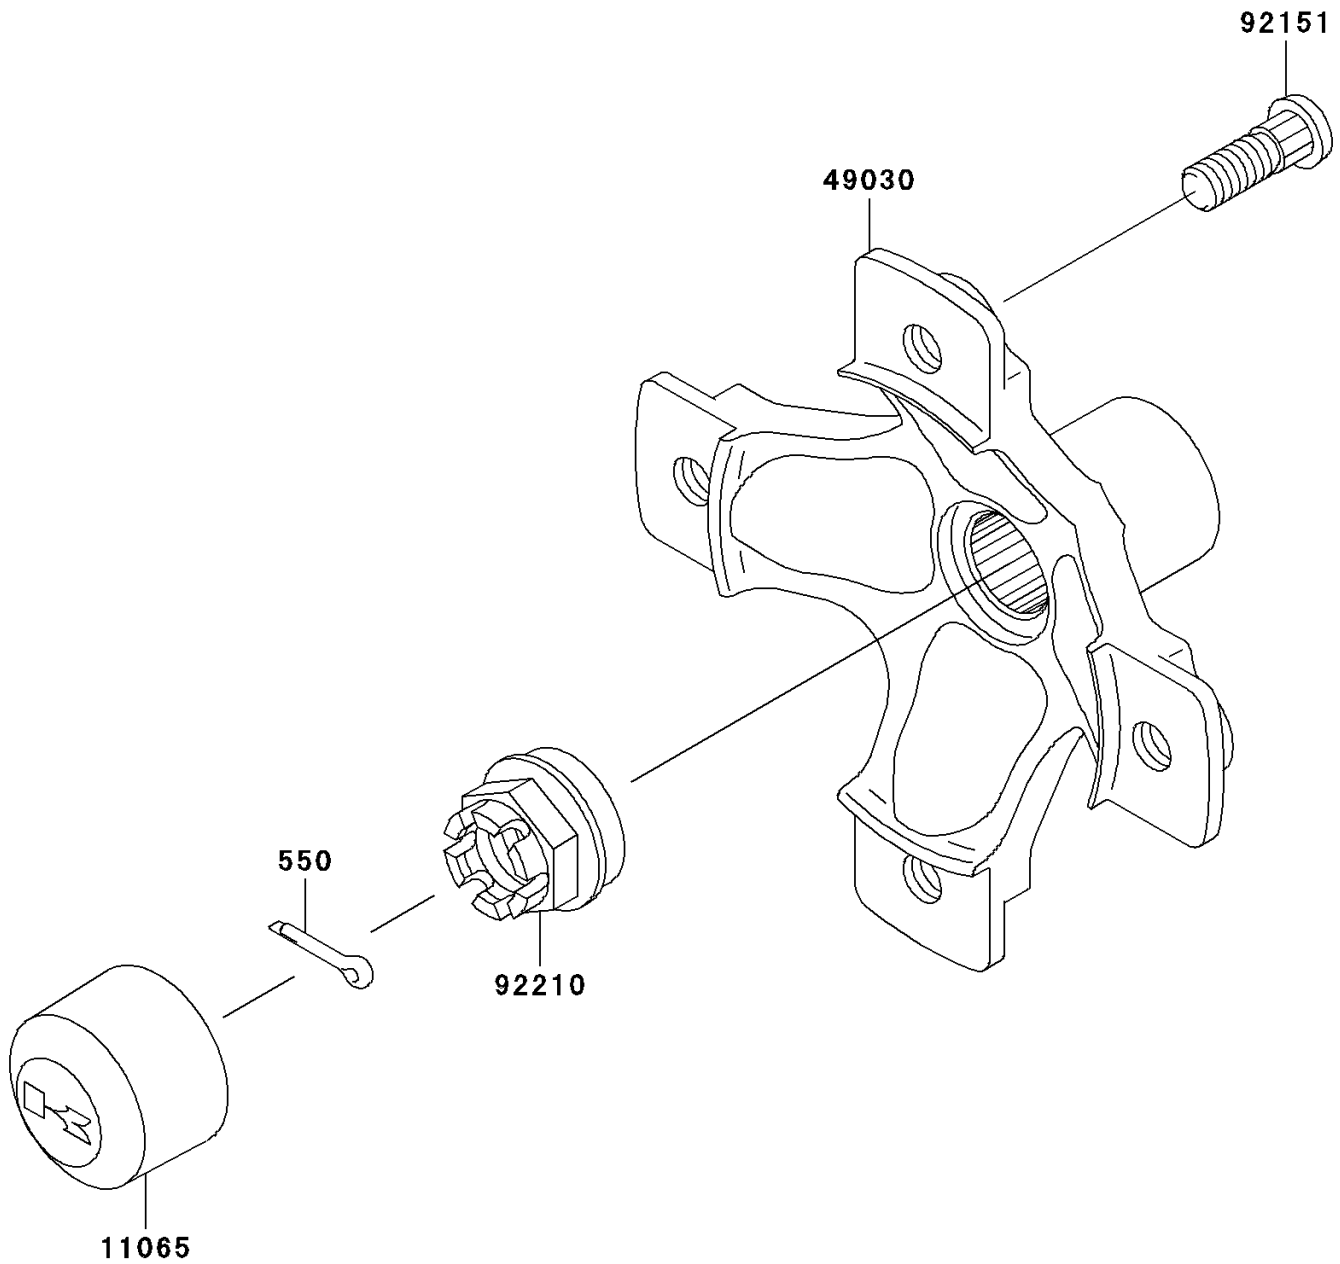

# 2006 Brute Force 650 4x4 Hardwoods Green HD PARTS DIAGRAM

Rear Hub

F2240

## 2006 Brute Force 650 4x4 Hardwoods Green HD PARTS LIST

### Rear Hub

| ITEM NAME                     | PART NUMBER | QUANTITY |
|-------------------------------|-------------|----------|
| PIN-COTTER,4.0X25 (Ref # 550) | 550AA4025   | 2        |
| CAP,WHEEL (Ref # 11065)       | 11065-1153  | 2        |
| HUB,RR (Ref # 49030)          | 49030-1140  | 2        |
| BOLT,10X29.5 (Ref # 92151)    | 92151-1392  | 8        |
| NUT,CASTLE,20MM (Ref # 92210) | 92210-1381  | 2        |