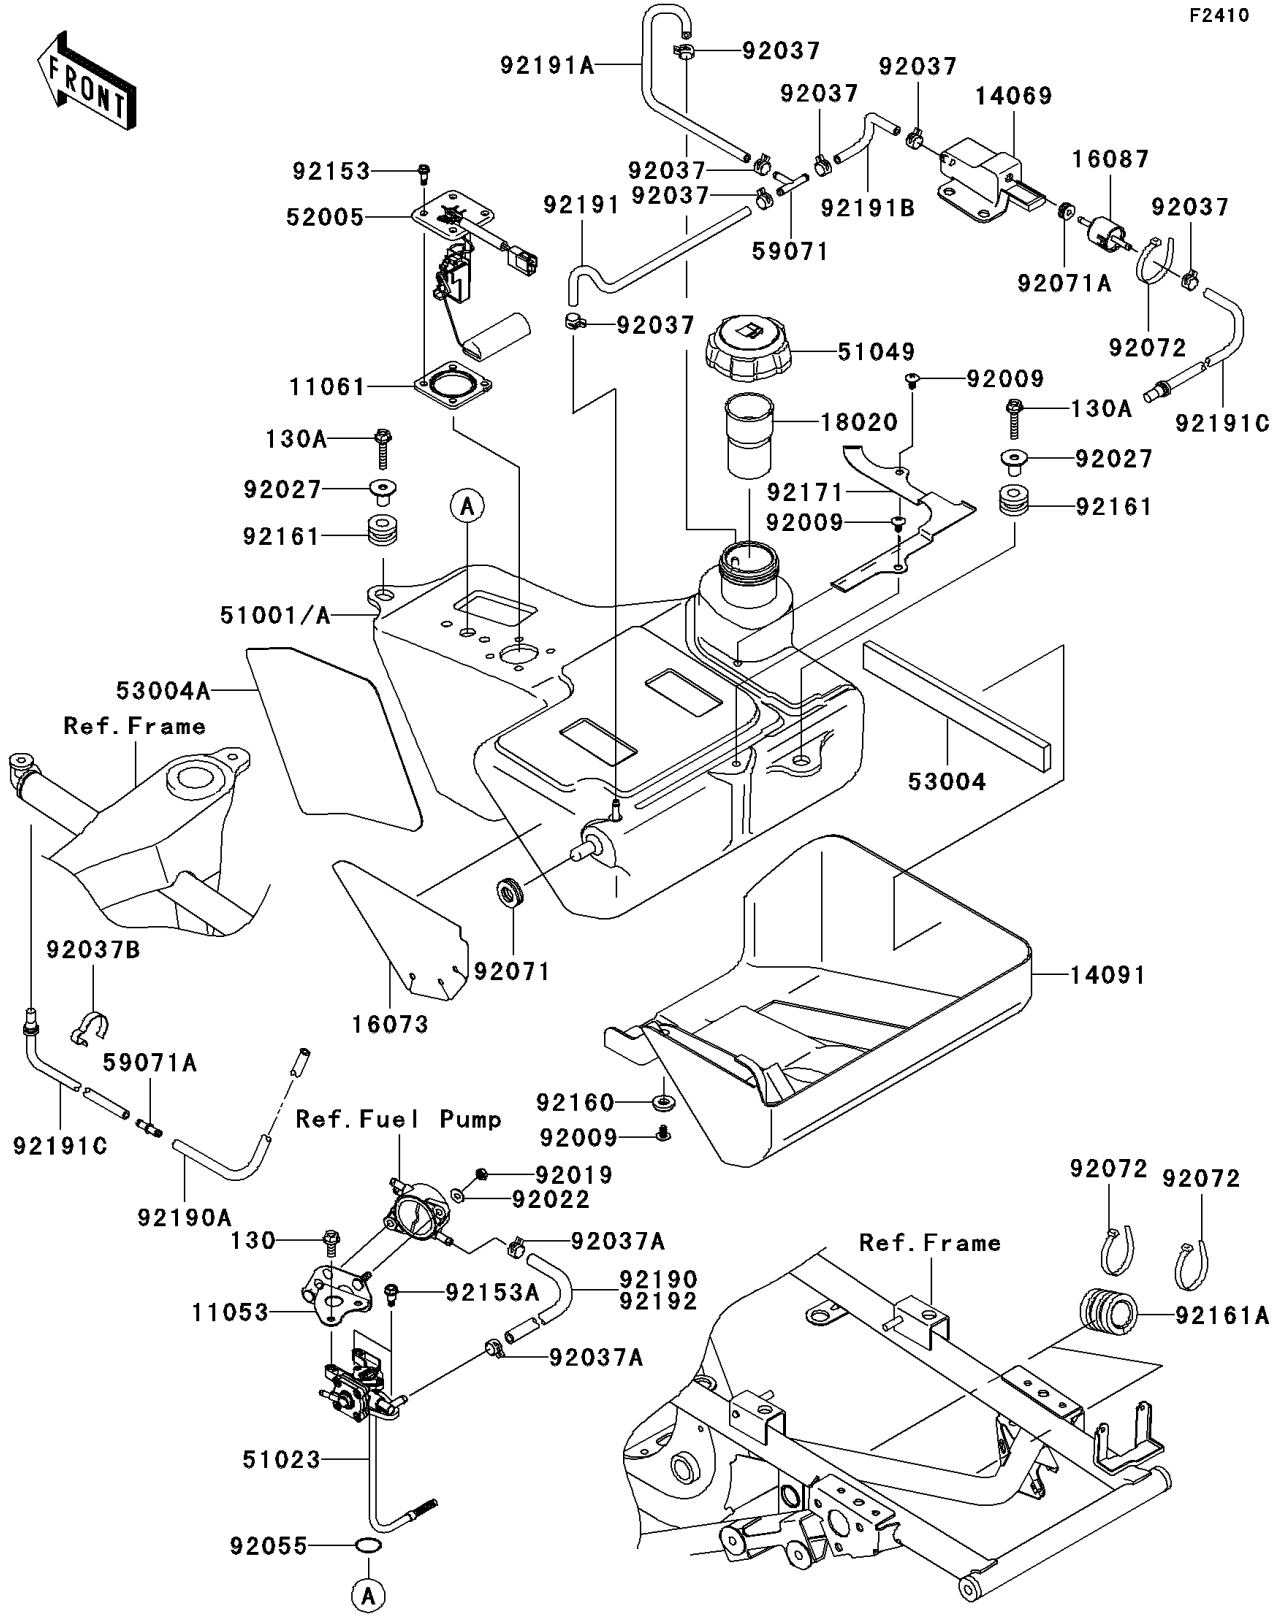

# 2006 Brute Force 650 4x4 Hardwoods Green HD PARTS DIAGRAM

Fuel Tank

F2410

## 2006 Brute Force 650 4x4 Hardwoods Green HD PARTS LIST

### Fuel Tank

ITEM NAME	PART NUMBER	QUANTITY
BOLT-FLANGED,6X16 (Ref # 130)	130BA0616	2
BRACKET,FUEL PUMP (Ref # 11053)	11053-1639	1
GASKET,FUEL GAUGE (Ref # 11061)	11061-0071	1
BREATHER,TANK (Ref # 14069)	14069-1069	1
COVER,FUEL TANK (Ref # 14091)	14091-0405	1
INSULATOR,FUEL TANK COVER (Ref # 16073)	16073-0022	1
VALVE-CHECK (Ref # 16087)	16087-0003	1
BAFFLE,FUEL TANK CAP (Ref # 18020)	18020-1278	1
TANK-COMP-FUEL (Ref # 51001)	51001-0072	1
TAP-ASSY,FUEL (Ref # 51023)	51023-0013	1
CAP-TANK,FUEL (Ref # 51049)	51049-0001	1
GAUGE,FUEL (Ref # 52005)	52005-0016	1
MAT,FUEL TANK COVER (Ref # 53004)	53004-1161	1
MAT,FUEL TANK (Ref # 53004A)	53004-1165	1
JOINT (Ref # 59071)	59071-3705	1
JOINT (Ref # 59071A)	59071-3717	1
SCREW,6X12 (Ref # 92009)	92009-1480	3
NUT,LOCK,6MM (Ref # 92019)	92019-008	2
WASHER,6.2X15.0X1.2 (Ref # 92022)	92022-2373	2
COLLAR,L=16.1 (Ref # 92027)	92027-1847	2
CLAMP,TUBE (Ref # 92037)	92037-1461	7
CLAMP,TUBE (Ref # 92037A)	92037-1505	2
CLAMP,HOSE (Ref # 92037B)	92037-1552	1
RING-O,FUEL TAP (Ref # 92055)	92055-0081	1
GROMMET,AIR SUCTION VALVE (Ref # 92071)	92071-1249	1
GROMMET (Ref # 92071A)	92071-1266	1
BAND,L=188 (Ref # 92072)	92072-1239	5
BOLT,FLANGED,5MM (Ref # 92153)	92153-0361	4
BOLT,6MM (Ref # 92153A)	92153-0824	2

### Fuel Tank

ITEM NAME	PART NUMBER	QUANTITY
DAMPER (Ref # 92160)	92160-1017	1
DAMPER (Ref # 92161)	92161-0106	2
DAMPER,FUEL TANK,RR (Ref # 92161A)	92161-1111	2
CLAMP,TUBE (Ref # 92171)	92171-0495	1
TUBE,6.8X10.8X140 (Ref # 92190)	92190-1073	1
TUBE,5X9X530 (Ref # 92190A)	92190-1256	1
TUBE,TANK-FRONT (Ref # 92191)	92191-1639	1
TUBE,TANK-REAR (Ref # 92191A)	92191-1640	1
TUBE,5X9X160 (Ref # 92191B)	92191-1641	1
TUBE,TANK BREATHER (Ref # 92191C)	92191-1666	2
BOLT-FLANGED,6X30 (Ref # 130A)	130BA0630	2