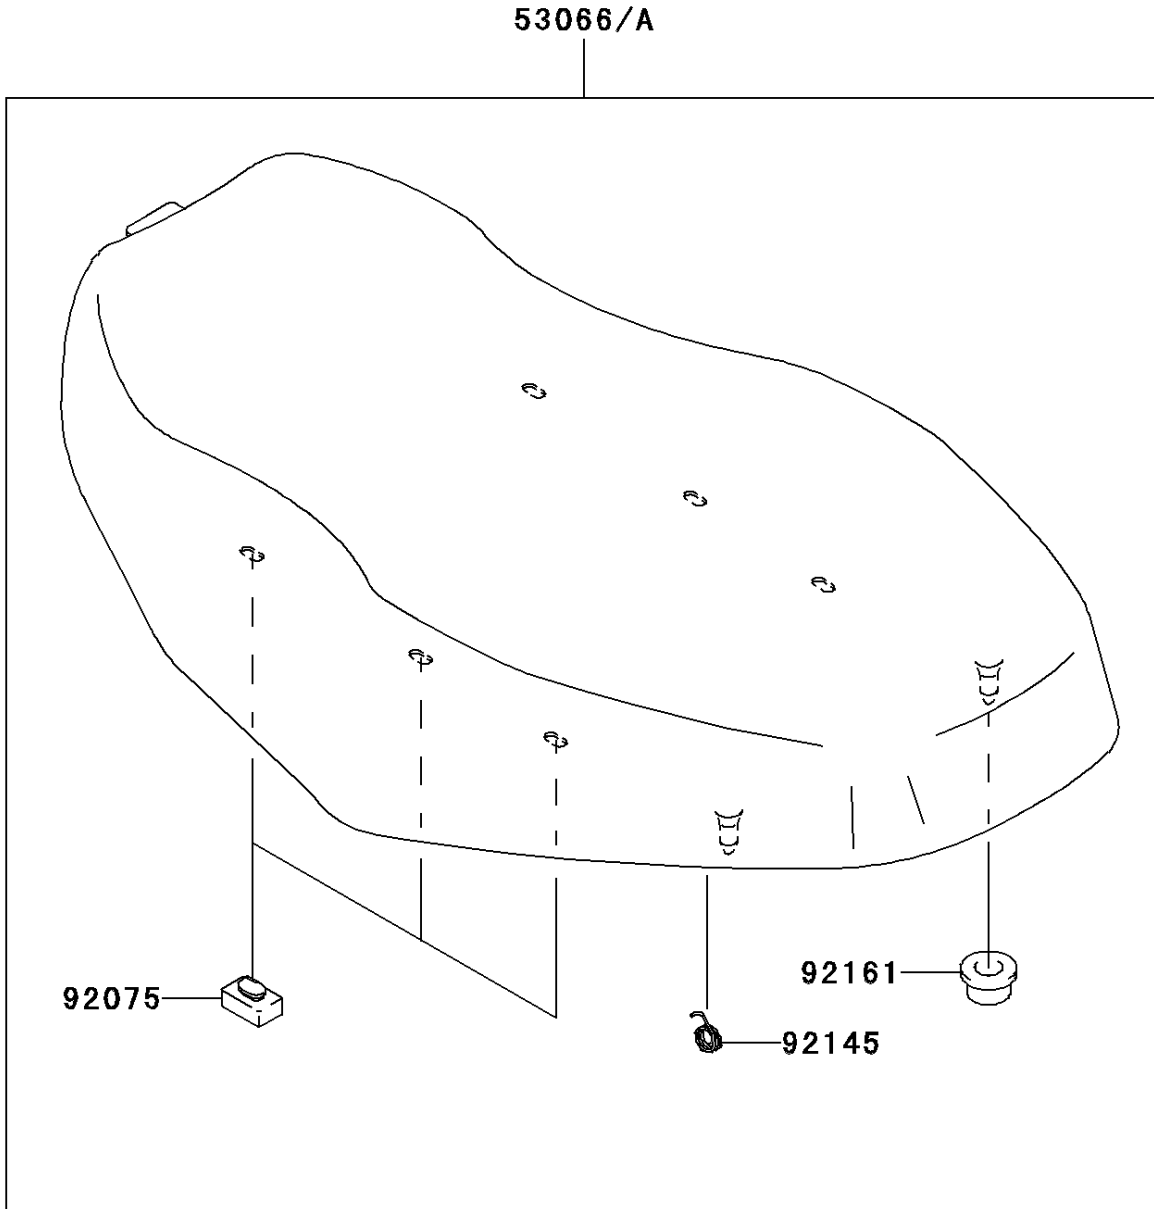

2006 Brute Force 650 4x4 Hardwoods Green HD PARTS DIAGRAM

Seat

F2510

2006 Brute Force 650 4x4 Hardwoods Green HD PARTS LIST

Seat

ITEM NAME	PART NUMBER	QUANTITY
SEAT-ASSY,S.M.BROWN (Ref # 53066)	53066-0030-MB	1
DAMPER (Ref # 92075)	92075-099	6
SPRING,SEAT LATCH (Ref # 92145)	92145-1310	1
DAMPER (Ref # 92161)	92161-1128	2