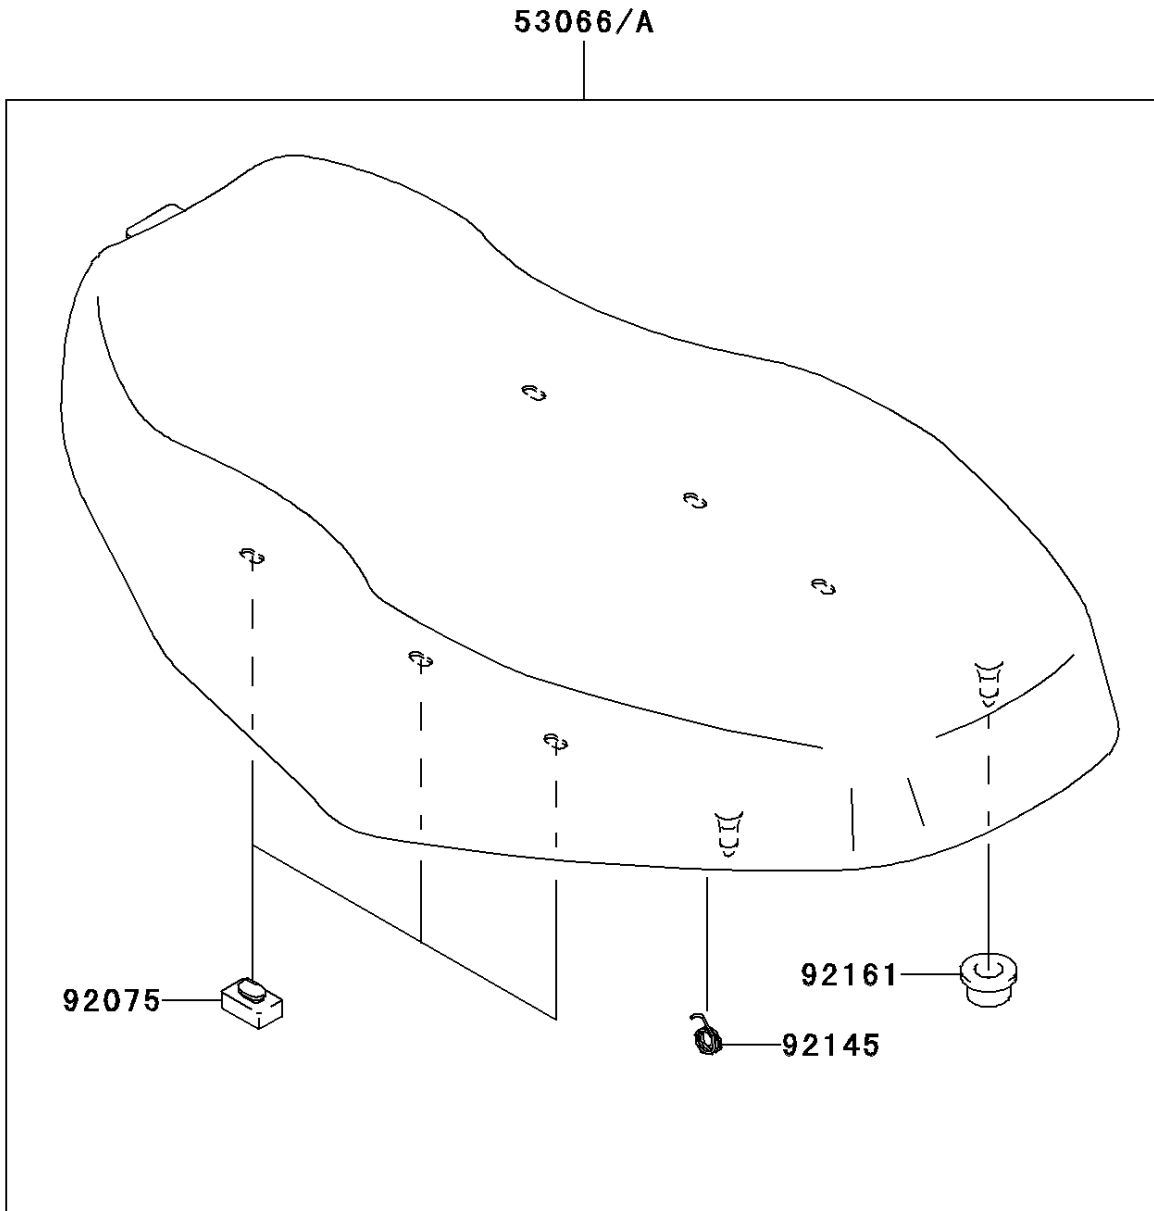

# 2009 Brute Force 650 4x4 Hardwoods Green HD PARTS DIAGRAM

Seat

F2510

# 2009 Brute Force 650 4x4 Hardwoods Green HD PARTS LIST

## Seat

ITEM NAME	PART NUMBER	QUANTITY
SEAT-ASSY,S.M.BROWN (Ref # 53066A)	53066-0061-MB	1
DAMPER (Ref # 92075)	92075-099	6
SPRING,SEAT LATCH (Ref # 92145)	92145-1310	1
DAMPER (Ref # 92161)	92161-1128	2