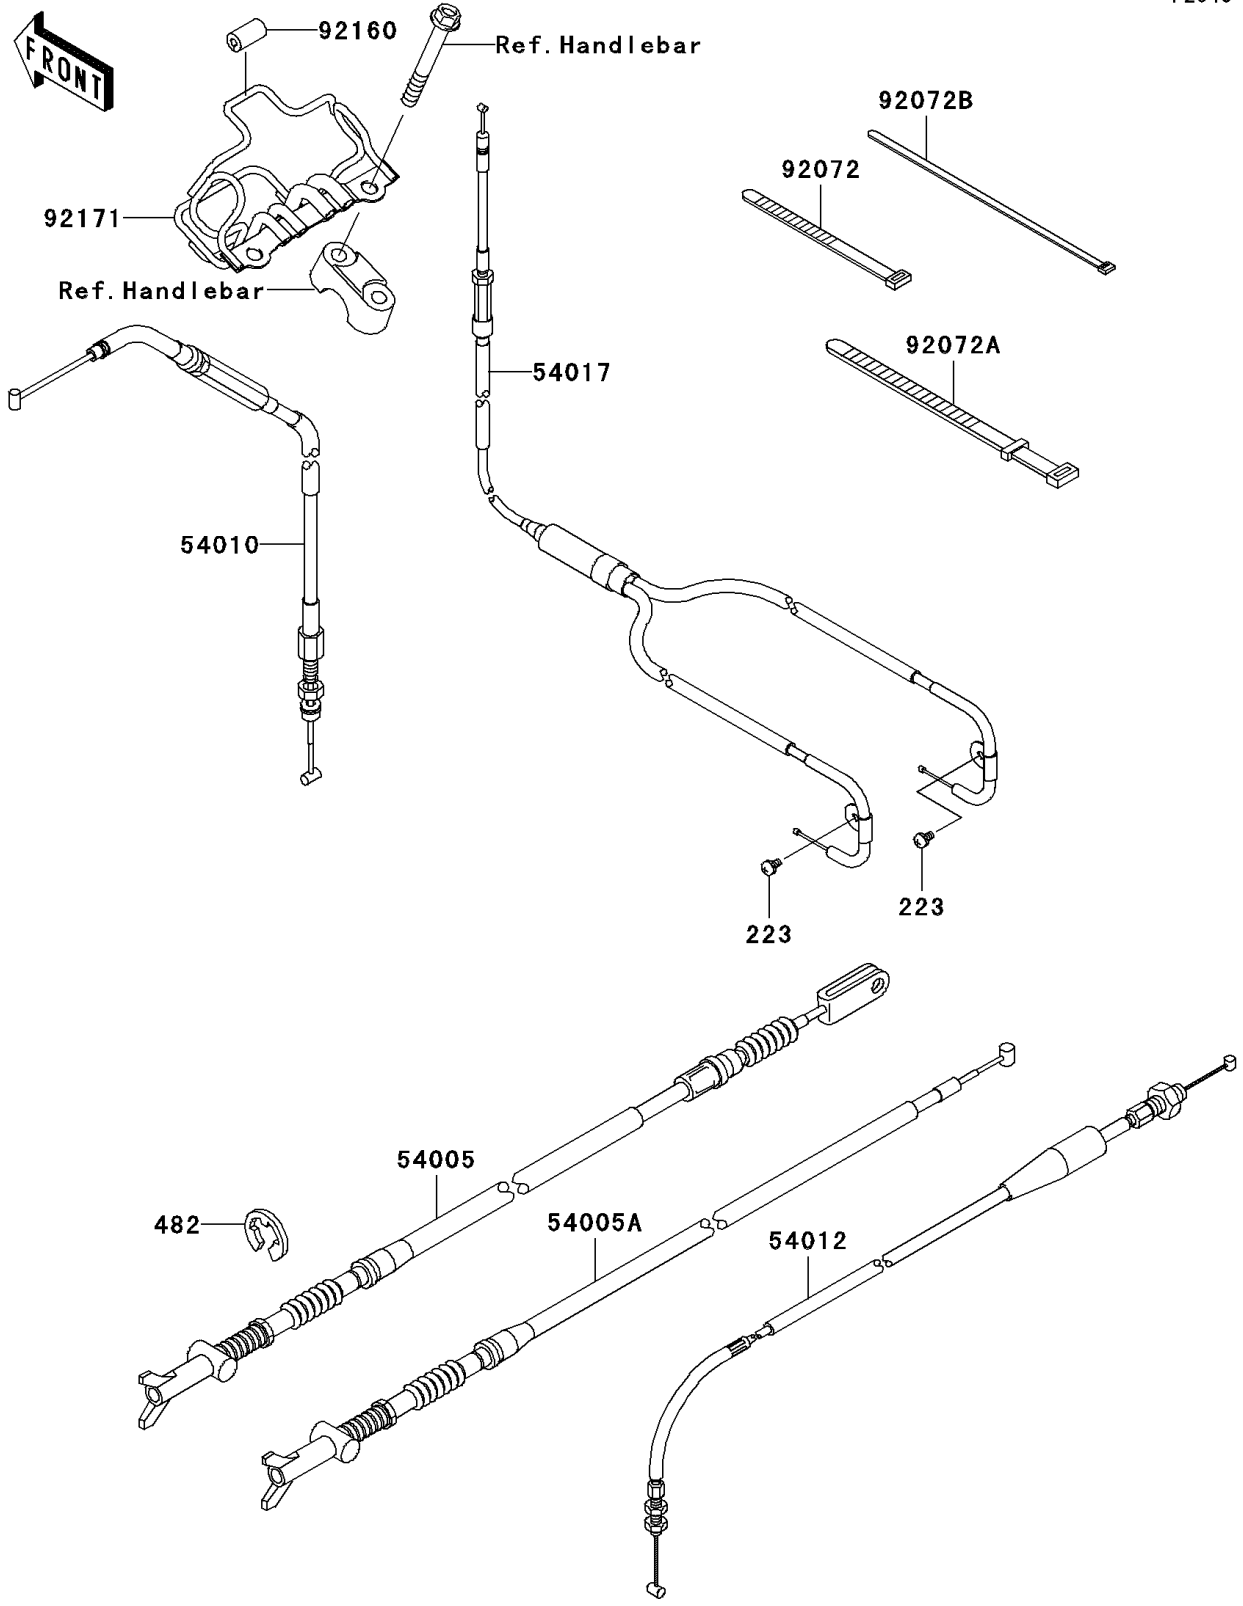

2006 Brute Force 650 4x4 Hardwoods Green HD PARTS DIAGRAM

Cables

F2540

2006 Brute Force 650 4x4 Hardwoods Green HD PARTS LIST

Cables

ITEM NAME	PART NUMBER	QUANTITY
SCREW-PAN-WS-CROS,4X8 (Ref # 223)	223AA0408	2
CIRCLIP-TYPE-E,8MM (Ref # 482)	482EA8000	1
CABLE-BRAKE,REAR (Ref # 54005)	54005-0011	1
CABLE-BRAKE,PARKING (Ref # 54005A)	54005-0012	1
CABLE,FRONT DIFF LOCK (Ref # 54010)	54010-0027	1
CABLE-THROTTLE (Ref # 54012)	54012-0124	1
CABLE-STARTER (Ref # 54017)	54017-0022	1
BAND,L=123 (Ref # 92072)	92072-030	1
BAND,L=186 (Ref # 92072A)	92072-056	5
BAND,L=188 (Ref # 92072B)	92072-1239	3
DAMPER,4.5X11X20 (Ref # 92160)	92160-1074	1
CLAMP,BREATHER TUBE (Ref # 92171)	92171-0378	1