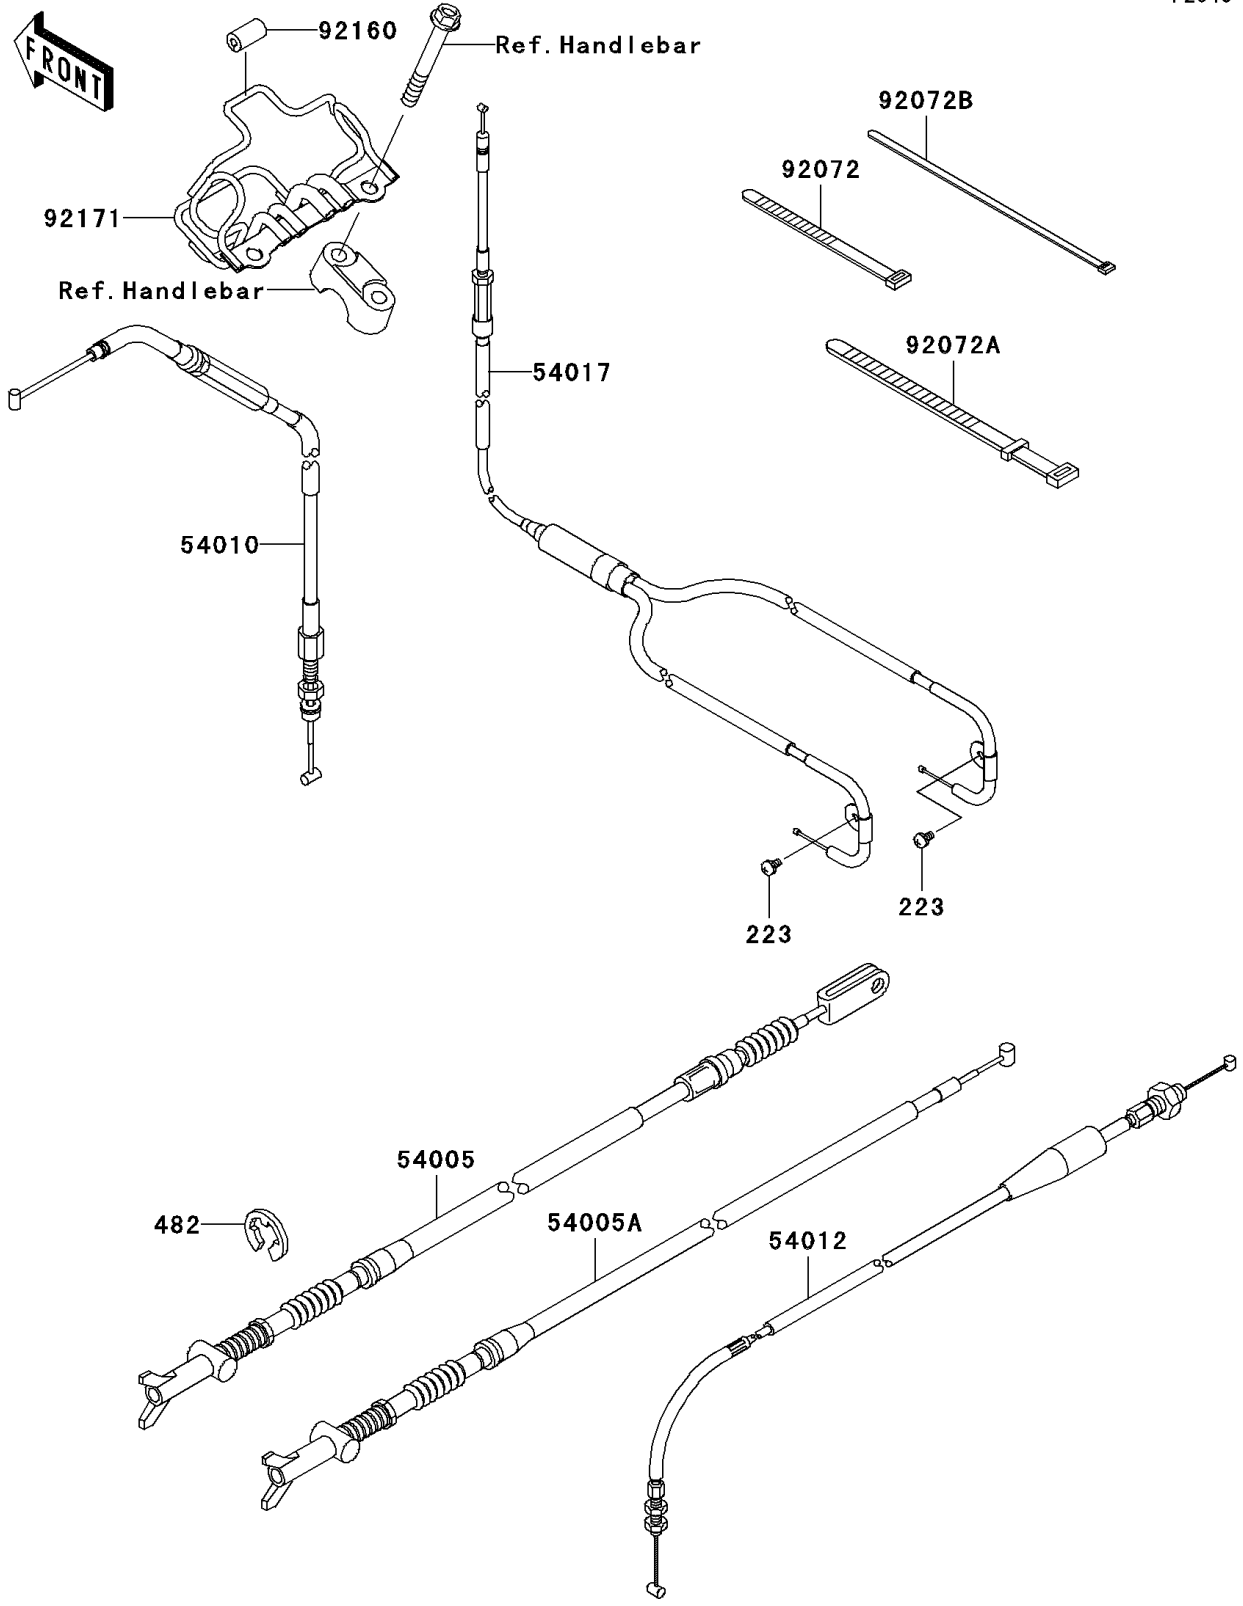

2009 Brute Force 650 4x4 Hardwoods Green HD PARTS DIAGRAM

Cables

F2540

2009 Brute Force 650 4x4 Hardwoods Green HD PARTS LIST

Cables

ITEM NAME	PART NUMBER	QUANTITY
SCREW-PAN-WS-CROS,4X8 (Ref # 223)	223AA0408	2
CIRCLIP-TYPE-E,8MM (Ref # 482)	482EA8000	1
CABLE-BRAKE,REAR (Ref # 54005)	54005-0011	1
CABLE-BRAKE,PARKING (Ref # 54005A)	54005-0012	1
CABLE,FRONT DIFF LOCK (Ref # 54010)	54010-0027	1
CABLE-THROTTLE (Ref # 54012)	54012-0124	1
CABLE-STARTER (Ref # 54017)	54017-0022	1
BAND,L=123 (Ref # 92072)	92072-030	1
BAND,L=186 (Ref # 92072A)	92072-056	5
BAND,L=188 (Ref # 92072B)	92072-1239	3
DAMPER,4.5X11X20 (Ref # 92160)	92160-1074	1
CLAMP,BREATHING TUBE (Ref # 92171)	92171-0378	1