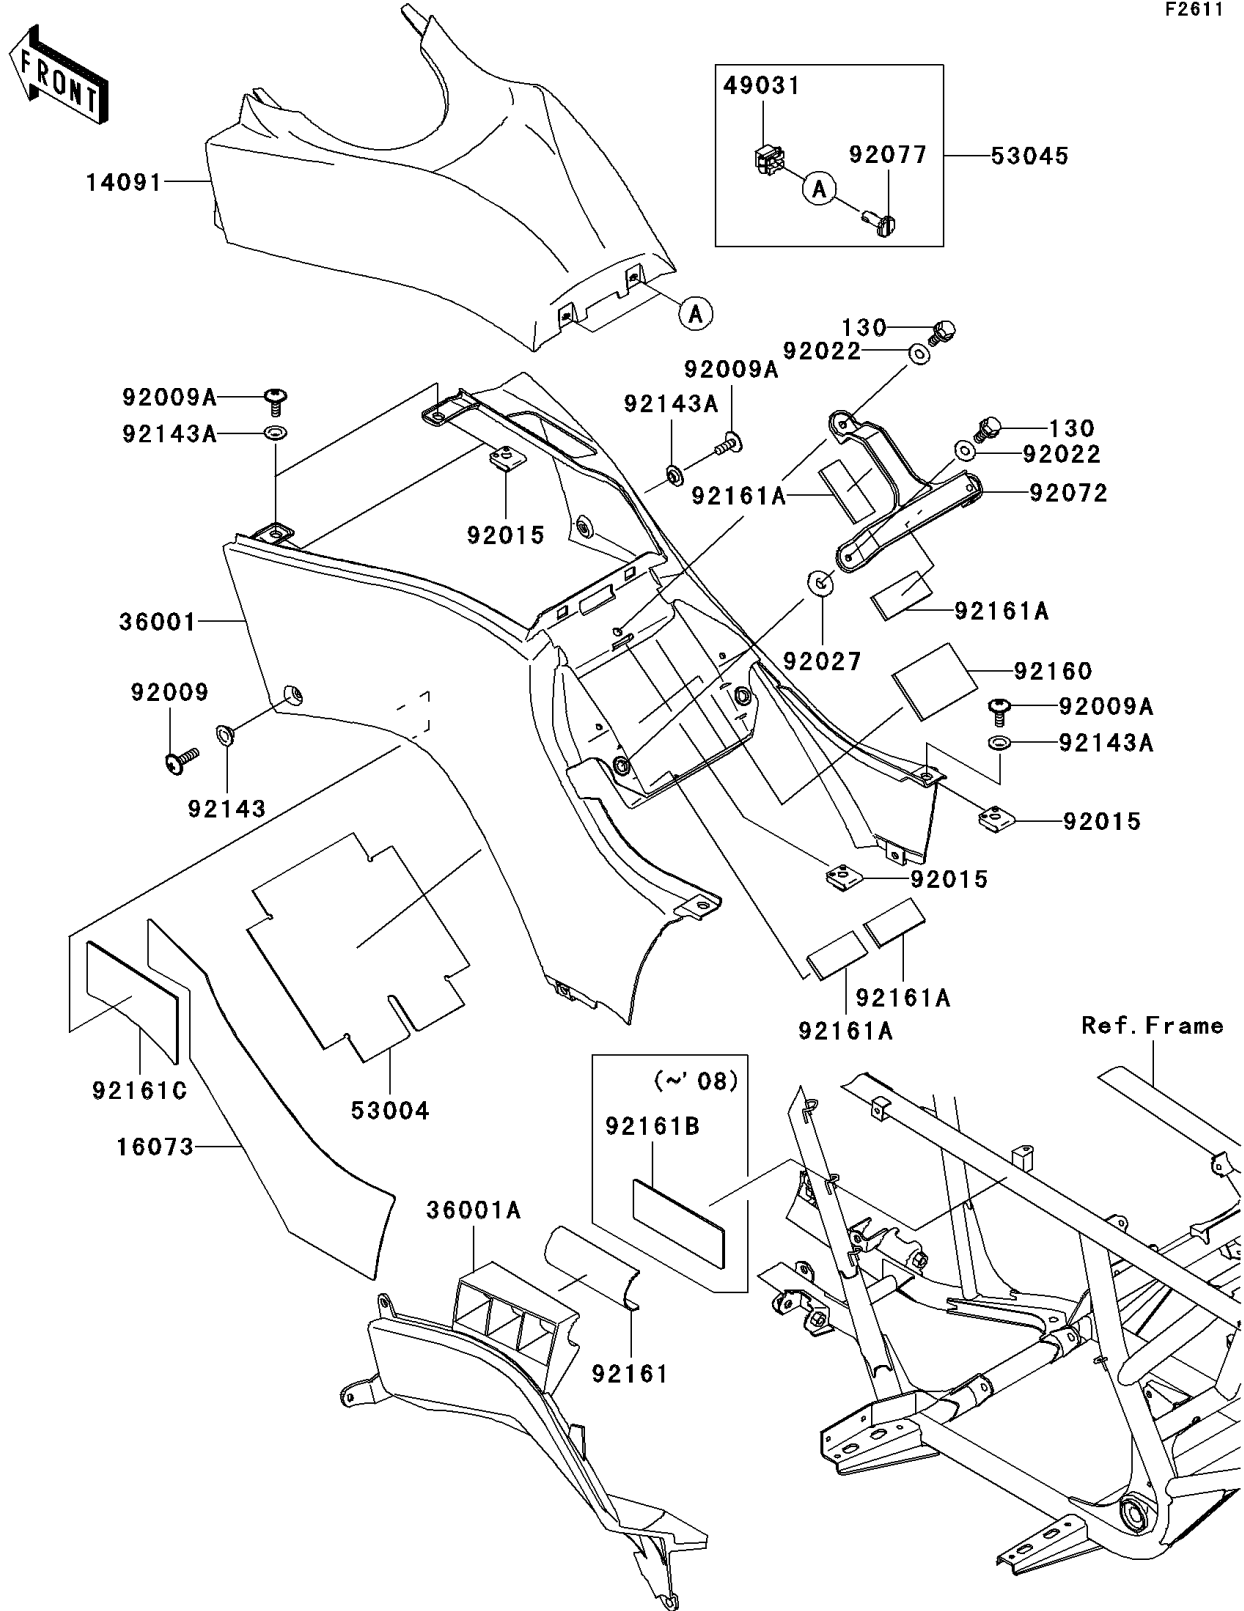

# 2006 Brute Force 650 4x4 Hardwoods Green HD PARTS DIAGRAM

Side Covers

F2611

# 2006 Brute Force 650 4x4 Hardwoods Green HD PARTS LIST

## Side Covers

ITEM NAME	PART NUMBER	QUANTITY
BOLT-FLANGED,6X18 (Ref # 130)	130BB0618	3
COVER,AIR CLEANER,C.H.GREEN (Ref # 14091)	14091-0403-826	1
INSULATOR,SIDE COVER (Ref # 16073)	16073-0041	1
COVER-SIDE,C.H.GREEN (Ref # 36001)	36001-0066-826	1
COVER-SIDE (Ref # 36001A)	36001-1647	1
LATCH (Ref # 49031)	49031-0001	2
MAT,BATTERY CASE (Ref # 53004)	53004-1172	1
HOOK-ASSY (Ref # 53045)	53045-0007	2
SCREW,6X22,BLACK (Ref # 92009)	92009-1256	1
SCREW,6X16 (Ref # 92009A)	92009-1621	5
NUT,CLAMP,6MM (Ref # 92015)	92015-1678	5
WASHER,6.5X16X1.0 (Ref # 92022)	92022-1093	3
COLLAR,L=4.7 (Ref # 92027)	92027-1964	2
BAND,BATTERY (Ref # 92072)	92072-1406	1
KNOB (Ref # 92077)	92077-0002	2
COLLAR (Ref # 92143)	92143-1057	1
COLLAR (Ref # 92143A)	92143-1087	5
DAMPER,BATTERY (Ref # 92160)	92160-1897	1
DAMPER (Ref # 92161A)	92161-1127	4
DAMPER,SIDE COVER (Ref # 92161B)	92161-1201	1
DAMPER,FUEL TANK COVER (Ref # 92161C)	92161-1202	1