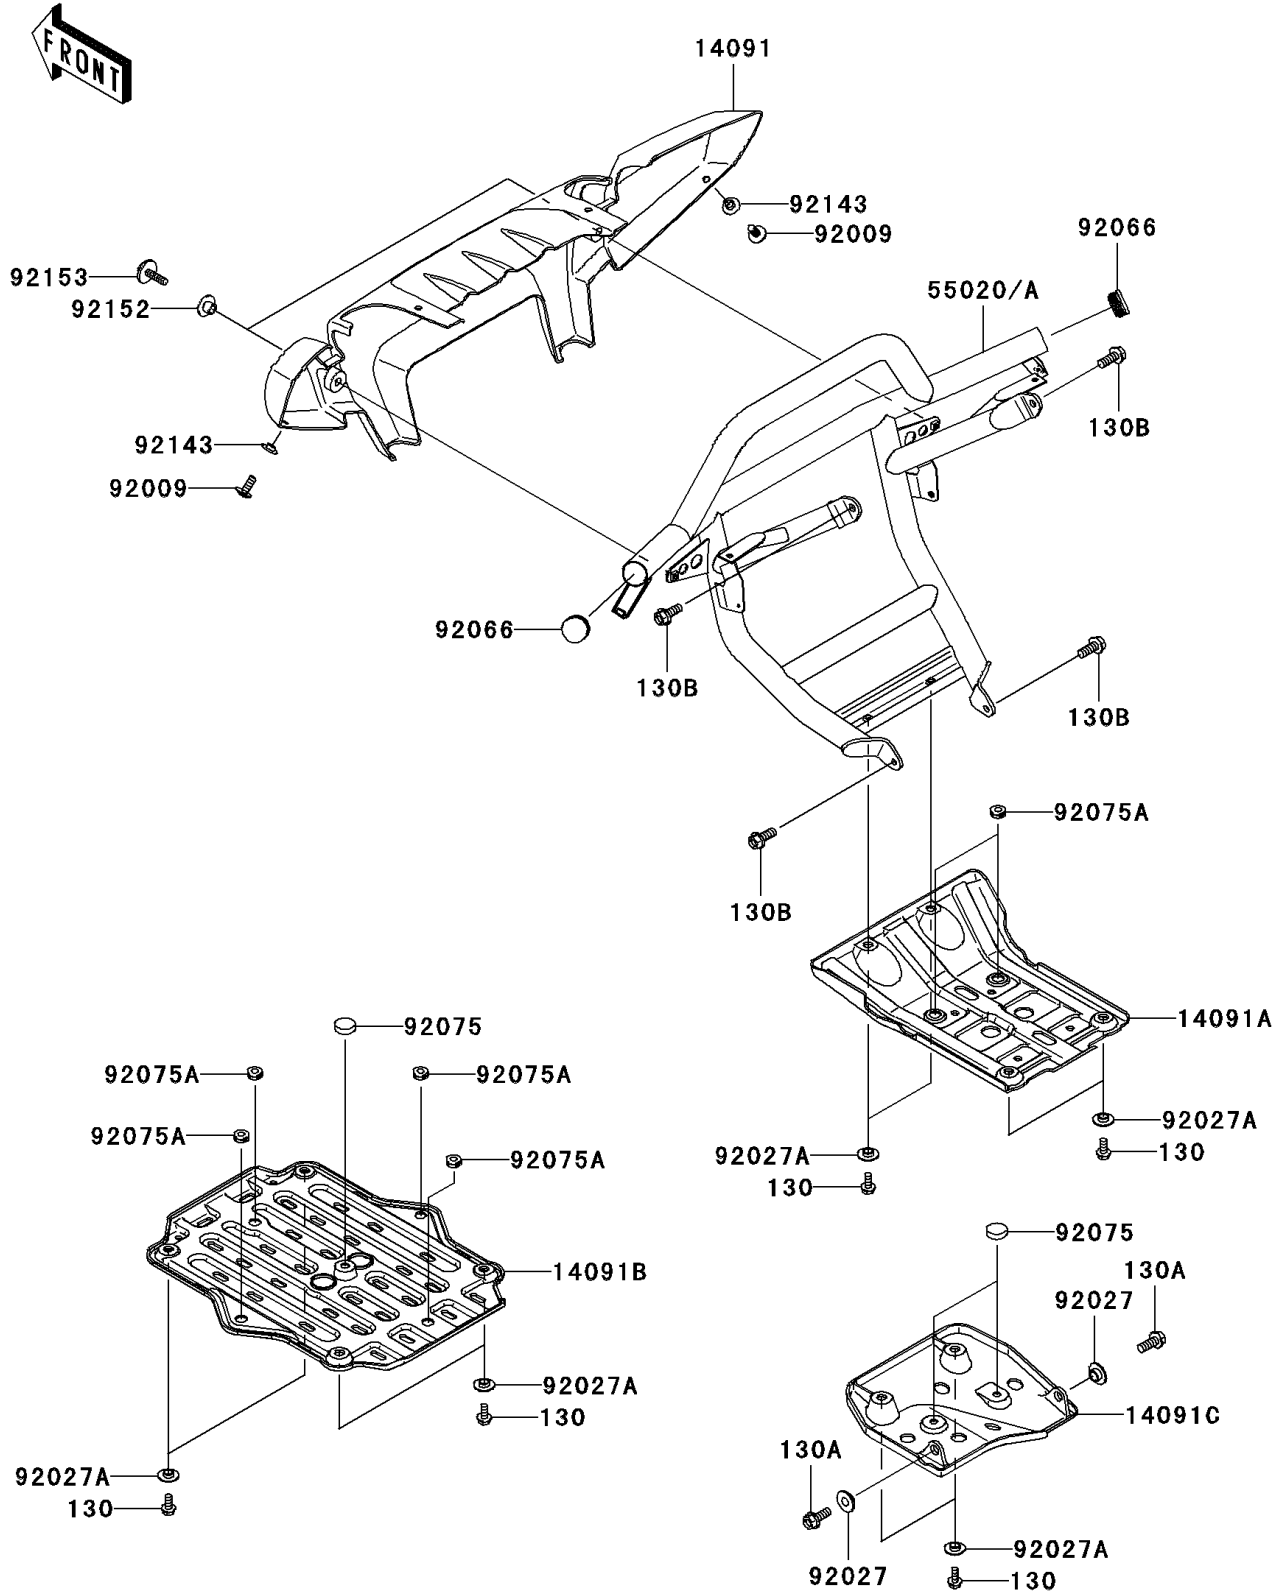

# 2006 Brute Force 650 4x4 Hardwoods Green HD PARTS DIAGRAM

Guard(s)

F2680

## 2006 Brute Force 650 4x4 Hardwoods Green HD PARTS LIST

Guard(s)

ITEM NAME	PART NUMBER	QUANTITY
BOLT-FLANGED,6X14 (Ref # 130)	130BB0614	10
BOLT-FLANGED,8X20 (Ref # 130A)	130BB0820	2
BOLT-FLANGED,8X20 (Ref # 130B)	130CA0820	4
COVER,FRONT BUMPER,F.BLACK (Ref # 14091)	14091-0291-6Z	1
COVER,FRONT DIFF,UNDER,F.BLACK (Ref # 14091A)	14091-0373-6Z	1
COVER,ENGINE,UNDER (Ref # 14091B)	14091-0374	1
COVER,REAR DIFF,UNDER (Ref # 14091C)	14091-0389	1
GUARD,FRONT,F.BLACK (Ref # 55020)	55020-0131-21	1
SCREW,6X16 (Ref # 92009)	92009-1621	2
COLLAR (Ref # 92027)	92027-1908	2
COLLAR,L=4.7 (Ref # 92027A)	92027-1964	10
PLUG (Ref # 92066)	92066-0035	2
DAMPER,DUAL SEAT (Ref # 92075)	92075-023	3
DAMPER (Ref # 92075A)	92075-051	6
COLLAR (Ref # 92143)	92143-1087	2
COLLAR (Ref # 92152)	92152-0181	2
BOLT,SOCKET,6X22 (Ref # 92153)	92153-0665	2