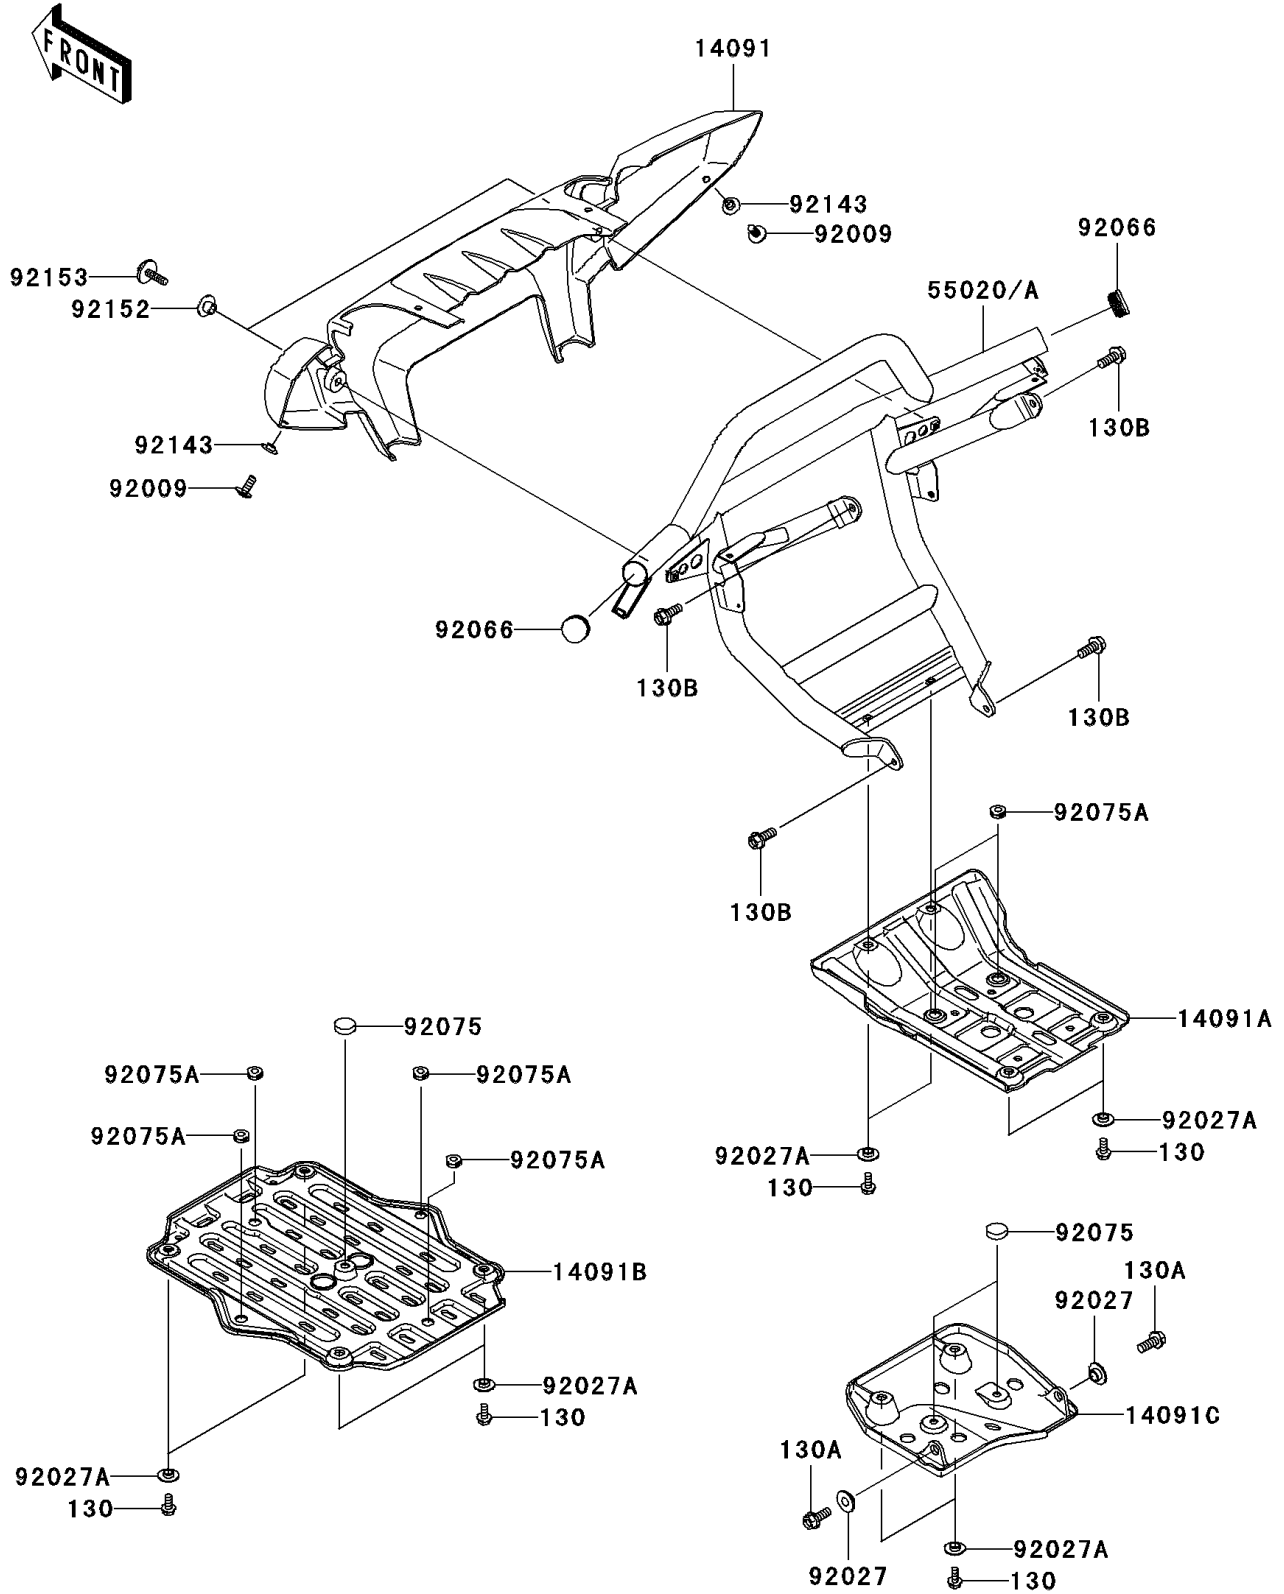

2007 Brute Force 650 4x4 Hardwoods Green HD PARTS DIAGRAM

Guard(s)

F2680

2007 Brute Force 650 4x4 Hardwoods Green HD PARTS LIST

Guard(s)

ITEM NAME	PART NUMBER	QUANTITY
BOLT-FLANGED,6X14 (Ref # 130)	130BB0614	10
BOLT-FLANGED,8X20 (Ref # 130A)	130BB0820	2
BOLT-FLANGED,8X20 (Ref # 130B)	130CA0820	4
COVER,FRONT BUMPER,F.BLACK (Ref # 14091)	14091-0291-6Z	1
COVER,FRONT DIFF,UNDER,F.BLACK (Ref # 14091A)	14091-0373-6Z	1
COVER,ENGINE,UNDER (Ref # 14091B)	14091-0374	1
COVER,REAR DIFF,UNDER (Ref # 14091C)	14091-0389	1
GUARD,FRONT,W.BLACK (Ref # 55020A)	55020-0131-388	1
SCREW,6X16 (Ref # 92009)	92009-1621	2
COLLAR (Ref # 92027)	92027-1908	2
COLLAR,L=4.7 (Ref # 92027A)	92027-1964	10
PLUG (Ref # 92066)	92066-0035	2
DAMPER,DUAL SEAT (Ref # 92075)	92075-023	3
DAMPER (Ref # 92075A)	92075-051	6
COLLAR (Ref # 92143)	92143-1087	2
COLLAR (Ref # 92152)	92152-0181	2
BOLT,SOCKET,6X22 (Ref # 92153)	92153-0665	2