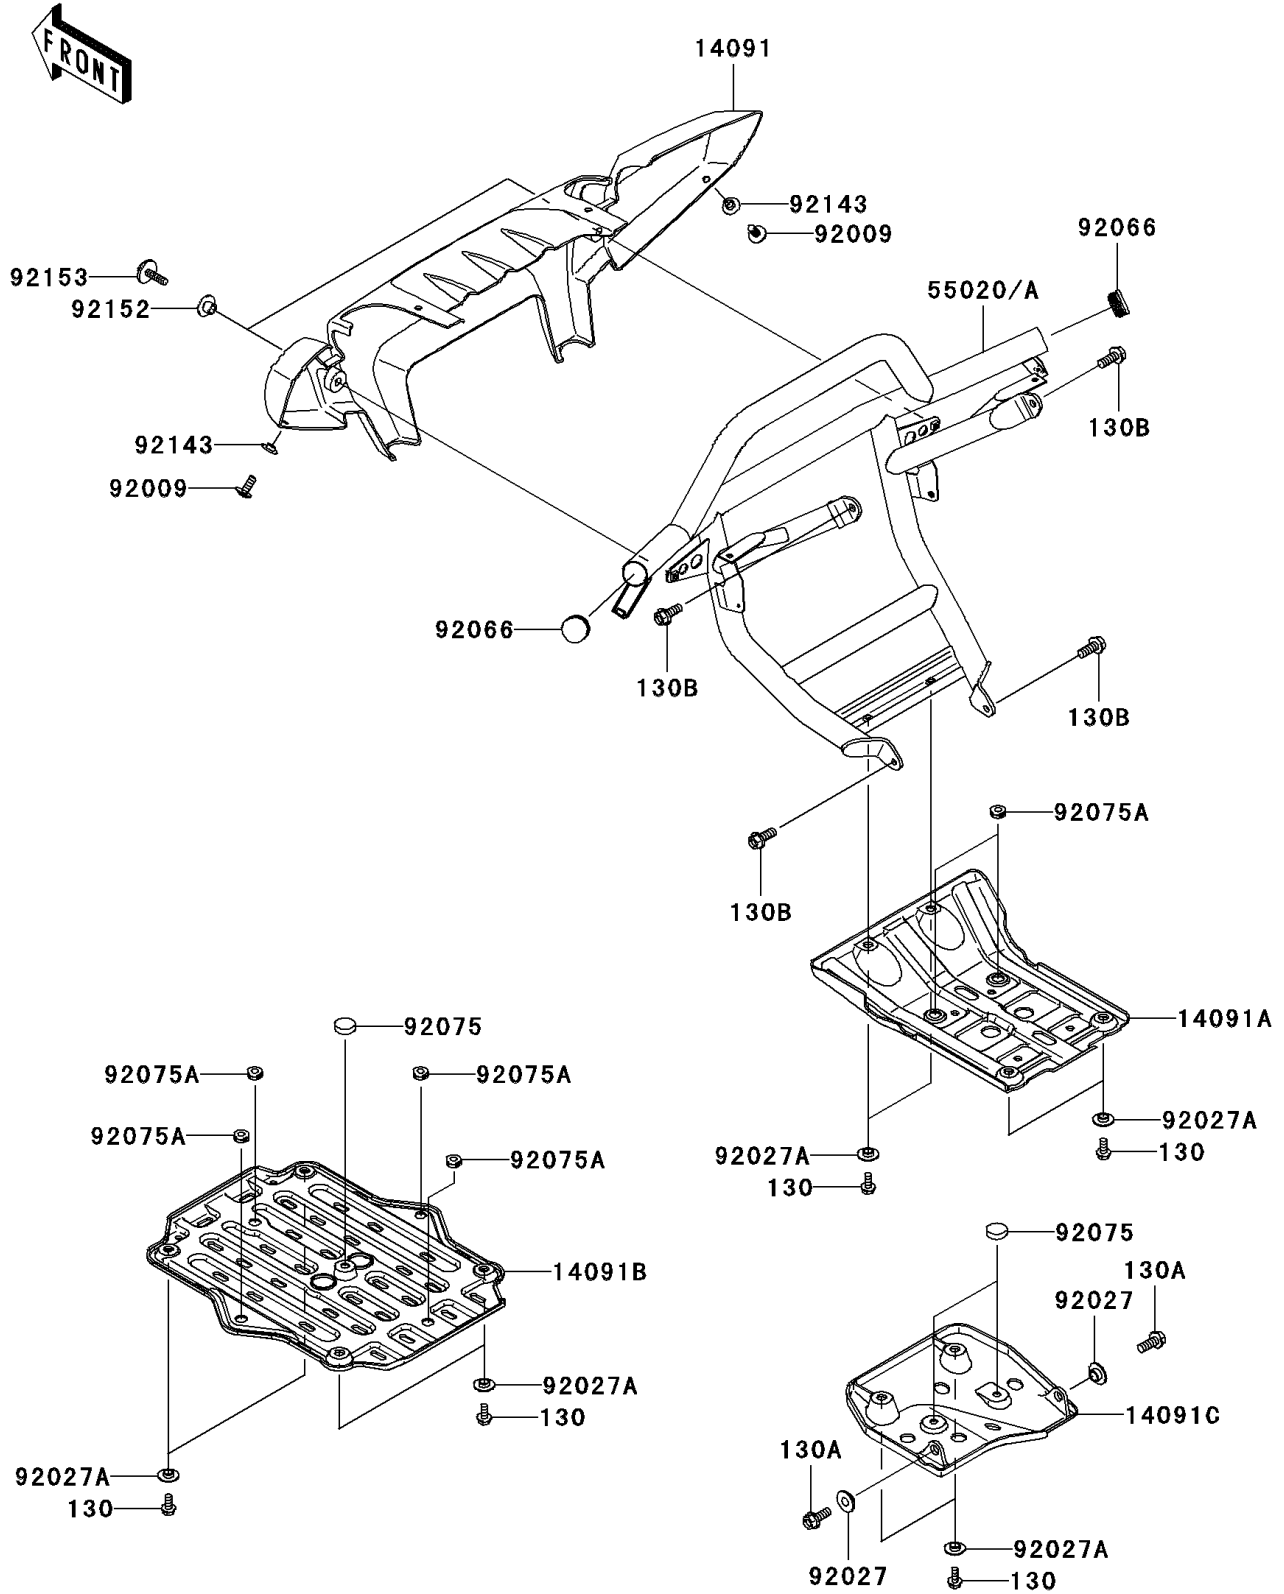

# 2009 Brute Force 650 4x4 Hardwoods Green HD PARTS DIAGRAM

Guard(s)

F2680

## 2009 Brute Force 650 4x4 Hardwoods Green HD PARTS LIST

Guard(s)

ITEM NAME	PART NUMBER	QUANTITY
BOLT-FLANGED,6X14 (Ref # 130)	130BB0614	10
BOLT-FLANGED,8X20 (Ref # 130A)	130BB0820	2
BOLT-FLANGED,8X20 (Ref # 130B)	130CA0820	4
COVER,FRONT BUMPER,F.BLACK (Ref # 14091)	14091-0291-6Z	1
COVER,FRONT DIFF,UNDER,F.BLACK (Ref # 14091A)	14091-0373-6Z	1
COVER,ENGINE,UNDER (Ref # 14091B)	14091-0374	1
COVER,REAR DIFF,UNDER (Ref # 14091C)	14091-0389	1
GUARD,FRONT,W.BLACK (Ref # 55020A)	55020-0131-388	1
SCREW,6X16 (Ref # 92009)	92009-1621	2
COLLAR (Ref # 92027)	92027-1908	2
COLLAR,L=4.7 (Ref # 92027A)	92027-1964	10
PLUG (Ref # 92066)	92066-0035	2
DAMPER,DUAL SEAT (Ref # 92075)	92075-023	3
DAMPER (Ref # 92075A)	92075-051	6
COLLAR (Ref # 92143)	92143-1087	2
COLLAR (Ref # 92152)	92152-0181	2
BOLT,SOCKET,6X22 (Ref # 92153)	92153-0665	2