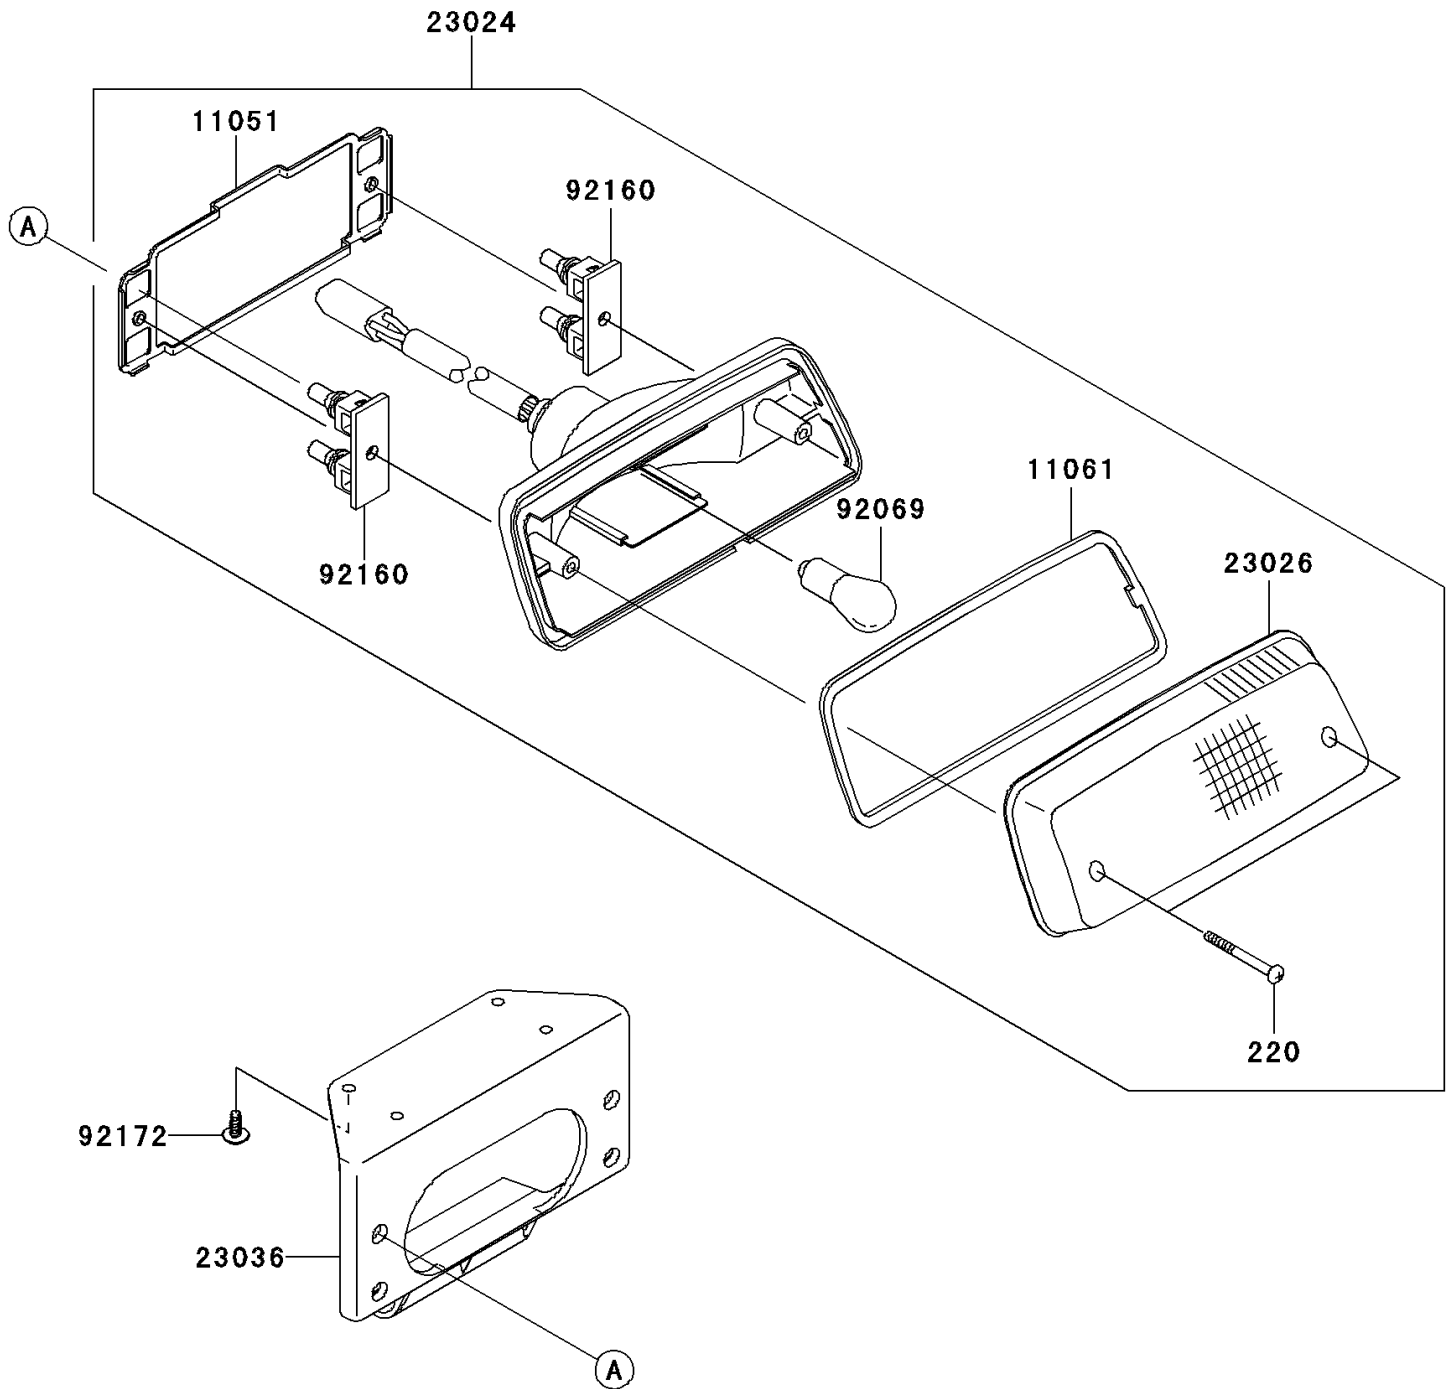

2006 Brute Force 650 4x4 Hardwoods Green HD PARTS DIAGRAM

Taillight(s)

F2720

2006 Brute Force 650 4x4 Hardwoods Green HD PARTS LIST

Taillight(s)

ITEM NAME	PART NUMBER	QUANTITY
SCREW-PAN-CROS,4X40 (Ref # 220)	220AA0440	2
BRACKET,TAIL LAMP (Ref # 11051)	11051-1870	1
GASKET,TAIL LAMP LENS (Ref # 11061)	11061-0055	1
LAMP-ASSY-TAIL (Ref # 23024)	23024-1130	1
LENS,TAIL LAMP (Ref # 23026)	23026-1230	1
BRACKET-TAIL LAMP (Ref # 23036)	23036-0005	1
BULB,12V 21/5W (Ref # 92069)	92069-063	1
DAMPER,TAIL LAMP (Ref # 92160)	92160-1053	2
SCREW,TAPPING,5X10 (Ref # 92172)	92172-1061	4