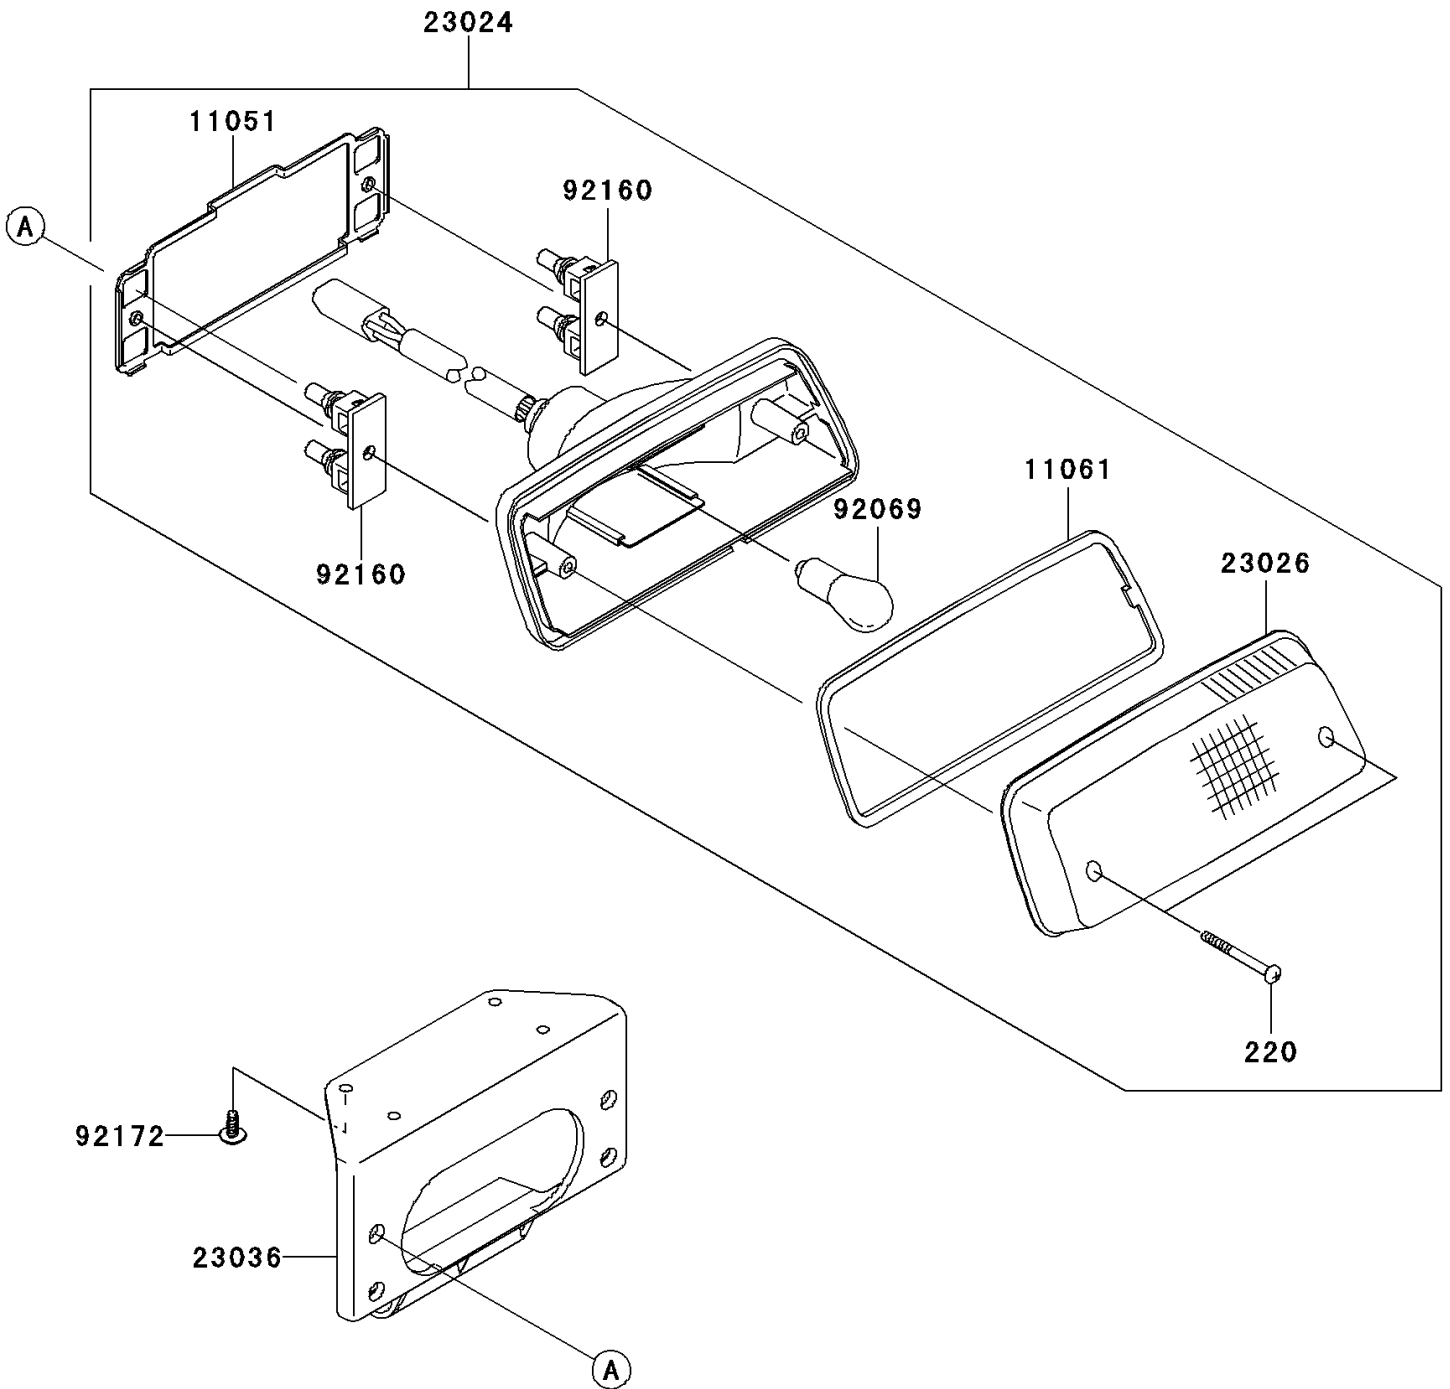

2009 Brute Force 650 4x4 Hardwoods Green HD PARTS DIAGRAM

Taillight(s)

F2720

2009 Brute Force 650 4x4 Hardwoods Green HD PARTS LIST

Taillight(s)

ITEM NAME	PART NUMBER	QUANTITY
SCREW-PAN-CROS,4X40 (Ref # 220)	220AA0440	2
BRACKET,TAIL LAMP (Ref # 11051)	11051-1870	1
GASKET,TAIL LAMP LENS (Ref # 11061)	11061-0055	1
LAMP-ASSY-TAIL (Ref # 23024)	23024-1130	1
LENS,TAIL LAMP (Ref # 23026)	23026-1230	1
BRACKET-TAIL LAMP (Ref # 23036)	23036-0005	1
BULB,12V 21/5W (Ref # 92069)	92069-063	1
DAMPER,TAIL LAMP (Ref # 92160)	92160-1053	2
SCREW,TAPPING,5X10 (Ref # 92172)	92172-1061	4