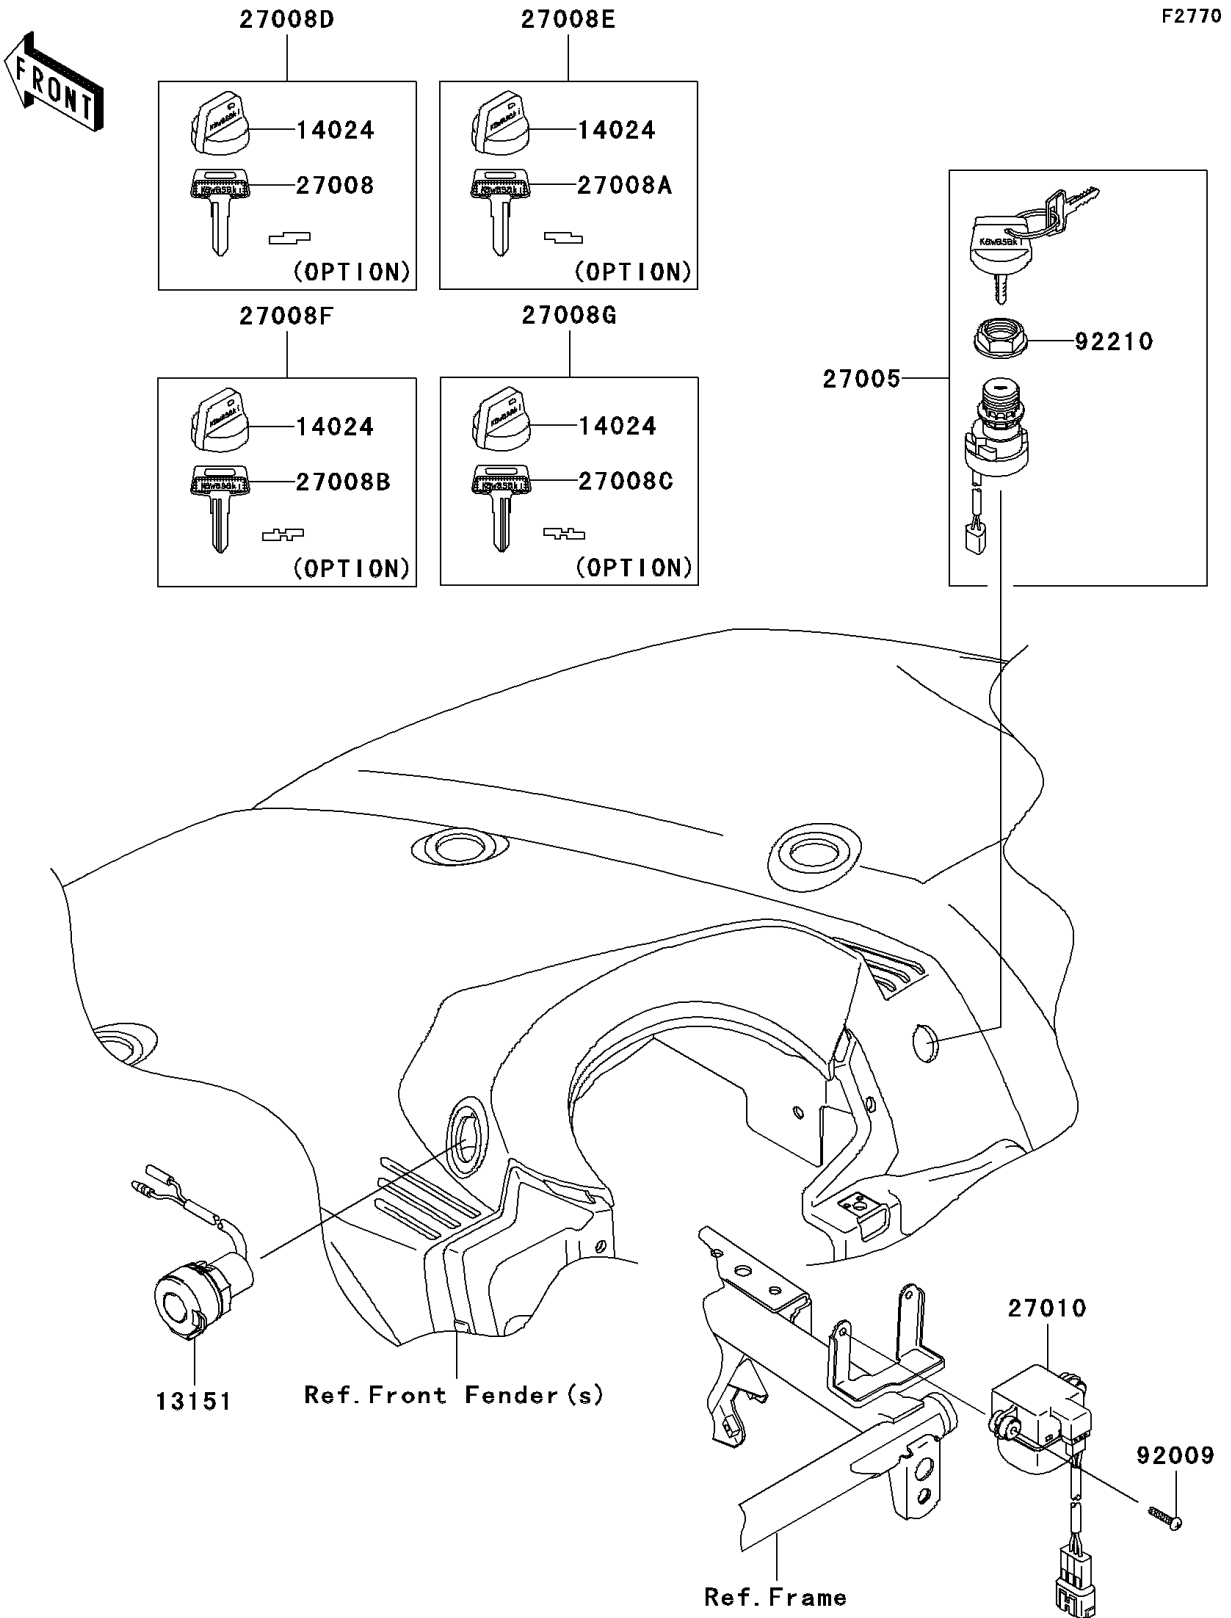

2006 Brute Force 650 4x4 Hardwoods Green HD PARTS DIAGRAM

Ignition Switch