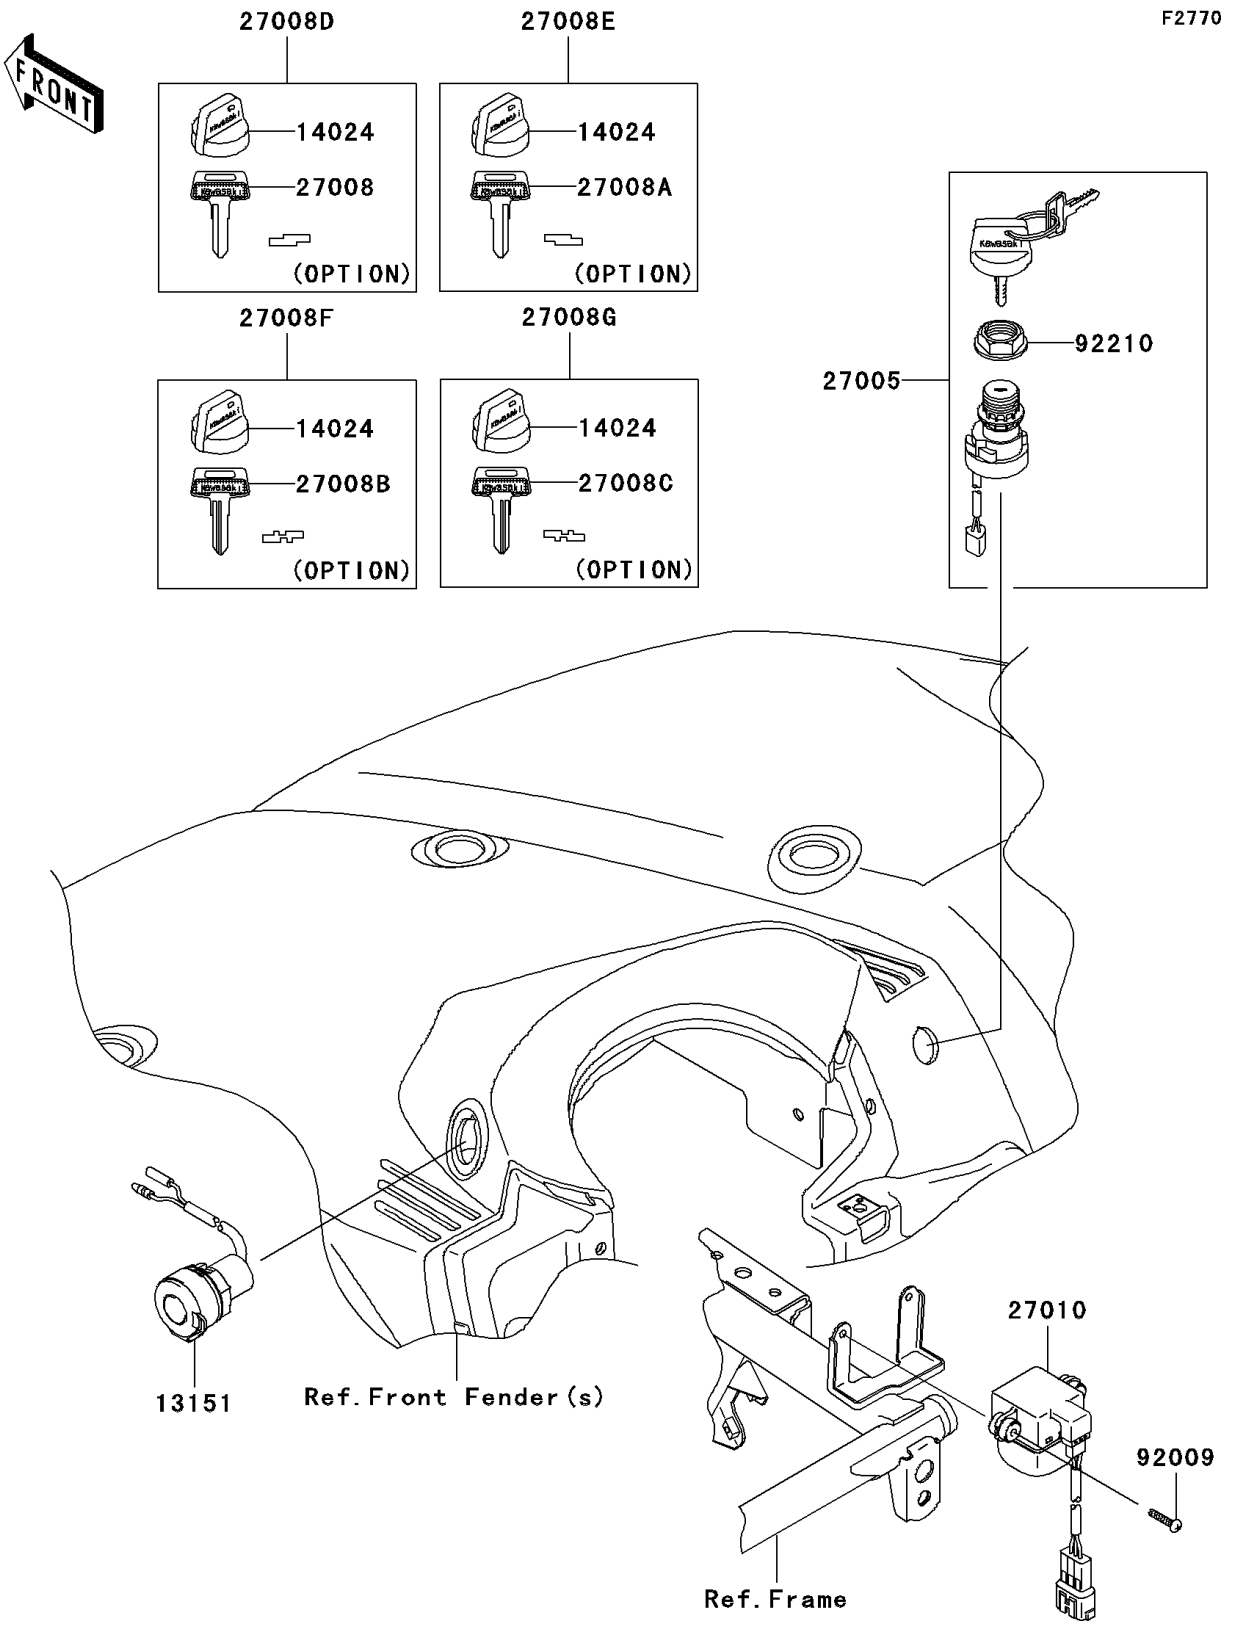

2009 Brute Force 650 4x4 Hardwoods Green HD PARTS DIAGRAM

Ignition Switch

2009 Brute Force 650 4x4 Hardwoods Green HD PARTS LIST

Ignition Switch

ITEM NAME	PART NUMBER	QUANTITY
SWITCH-COMP,D.C.TERMINAL (Ref # 13151)	13151-0003	1
COVER,KEY (Ref # 14024)	14024-1551	4
SWITCH-ASSY-IGNITION (Ref # 27005)	27005-1267	1
KEY-LOCK,BLANK (Ref # 27008)	27008-1041	1
KEY-LOCK,BLANK (Ref # 27008A)	27008-1042	1
KEY-LOCK,BLANK (Ref # 27008B)	27008-1043	1
KEY-LOCK,BLANK (Ref # 27008C)	27008-1044	1
KEY-LOCK,BLANK,W/COVER (Ref # 27008D)	27008-1132	1
KEY-LOCK,BLANK,W/COVER (Ref # 27008E)	27008-1133	1
KEY-LOCK,BLANK,W/COVER (Ref # 27008F)	27008-1134	1
KEY-LOCK,BLANK,W/COVER (Ref # 27008G)	27008-1135	1
SWITCH,INVERT SENSOR (Ref # 27010)	27010-1421	1
SCREW,4X20 (Ref # 92009)	92009-1897	2
NUT,IGNITION SWITCH (Ref # 92210)	92210-1109	1