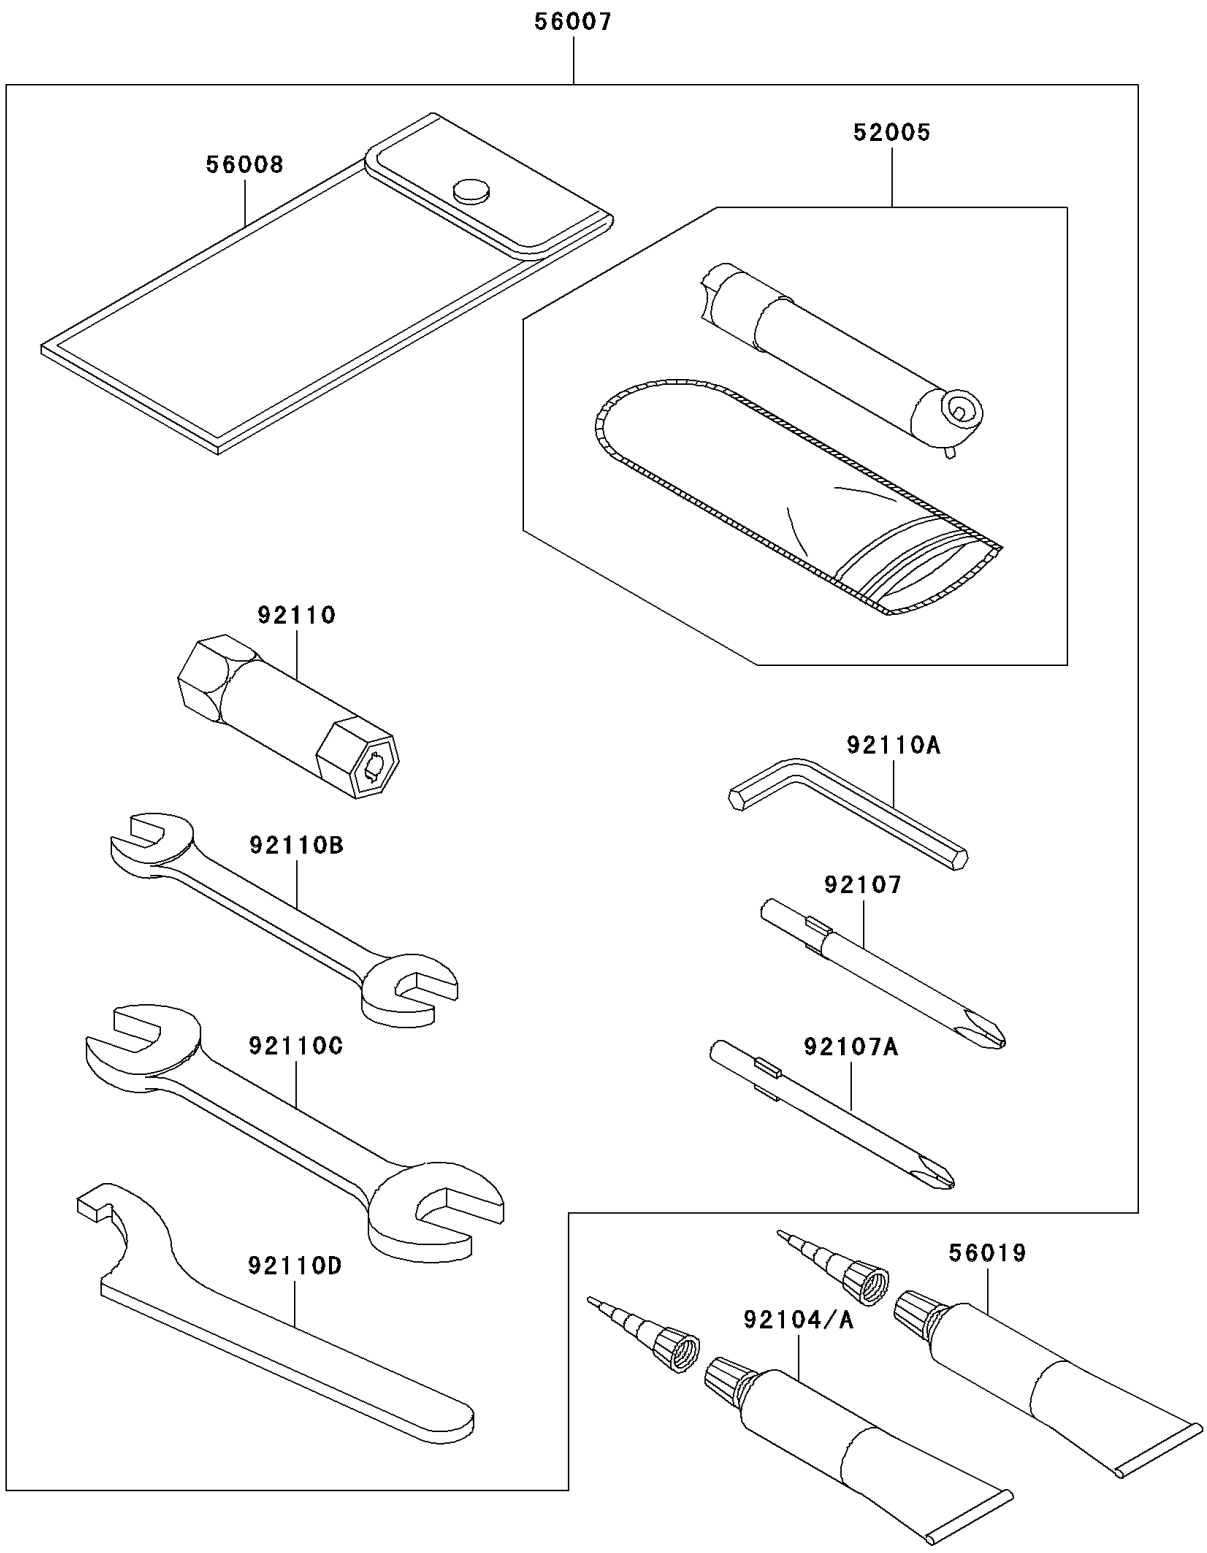

2006 Brute Force 650 4x4 Hardwoods Green HD PARTS DIAGRAM

Owner's Tools

F2810

2006 Brute Force 650 4x4 Hardwoods Green HD PARTS LIST

Owner's Tools

| ITEM NAME | PART NUMBER | QUANTITY |
|---|-------------|----------|
| GAUGE,AIR (Ref # 52005) | 52005-1082 | 1 |
| TOOL-KIT (Ref # 56007) | 56007-1494 | 1 |
| BAG,TOOL (Ref # 56008) | 56008-1007 | 1 |
| GASKET-LIQUID,TB1211,WHITE (Ref # 56019) | 56019-120 | 1 |
| GASKET-LIQUID,TB1216,GRAY (Ref # 92104) | 92104-1063 | 1 |
| GASKET-LIQUID,TB1215,GRAY (Ref # 92104A) | 92104-1065 | 1 |
| TOOL-DRIVER,#3PHILLIPS (Ref # 92107) | 92107-005 | 1 |
| TOOL-DRIVER,#2PHILLIPS (Ref # 92107A) | 92107-1053 | 1 |
| TOOL-WRENCH,BOX,16MM (Ref # 92110) | 92110-1116 | 1 |
| TOOL-WRENCH,ALLEN,3MM (Ref # 92110A) | 92110-1140 | 1 |
| TOOL-WRENCH,OPEN END,10X12 (Ref # 92110B) | 92110-1152 | 1 |
| TOOL-WRENCH,OPEN END,14X17 (Ref # 92110C) | 92110-1153 | 1 |
| TOOL-WRENCH,HOOK (Ref # 92110D) | 92110-1173 | 1 |