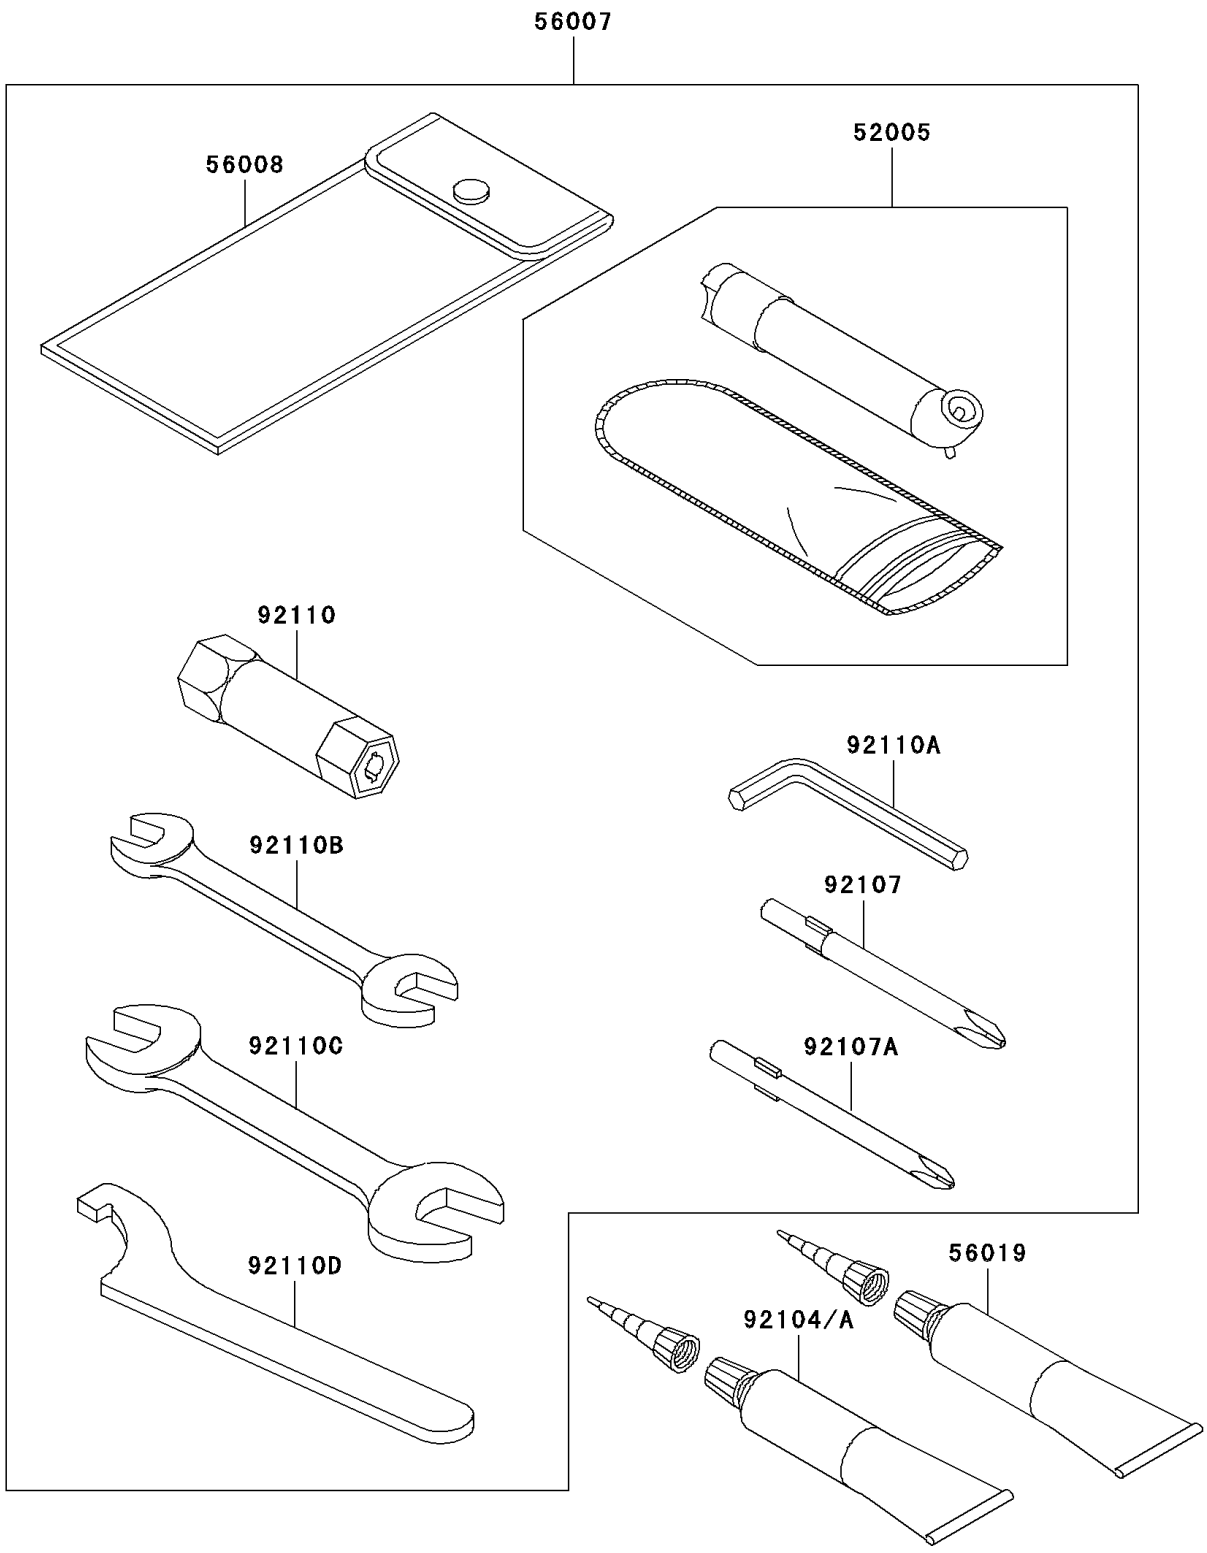

# 2009 Brute Force 650 4x4 Hardwoods Green HD PARTS DIAGRAM

Owner's Tools

F2810

### Owner's Tools

ITEM NAME	PART NUMBER	QUANTITY
GAUGE,AIR (Ref # 52005)	52005-1082	1
TOOL-KIT (Ref # 56007)	56007-1494	1
BAG,TOOL (Ref # 56008)	56008-1007	1
GASKET-LIQUID,TB1211,WHITE (Ref # 56019)	56019-120	1
GASKET-LIQUID,TB1216,GRAY (Ref # 92104)	92104-1063	1
GASKET-LIQUID,TB1215,GRAY (Ref # 92104A)	92104-1065	1
TOOL-DRIVER,#3PHILLIPS (Ref # 92107)	92107-005	1
TOOL-DRIVER,#2PHILLIPS (Ref # 92107A)	92107-1053	1
TOOL-WRENCH,BOX,16MM (Ref # 92110)	92110-1116	1
TOOL-WRENCH,ALLEN,3MM (Ref # 92110A)	92110-1140	1
TOOL-WRENCH,OPEN END,10X12 (Ref # 92110B)	92110-1152	1
TOOL-WRENCH,OPEN END,14X17 (Ref # 92110C)	92110-1153	1
TOOL-WRENCH,HOOK (Ref # 92110D)	92110-1173	1