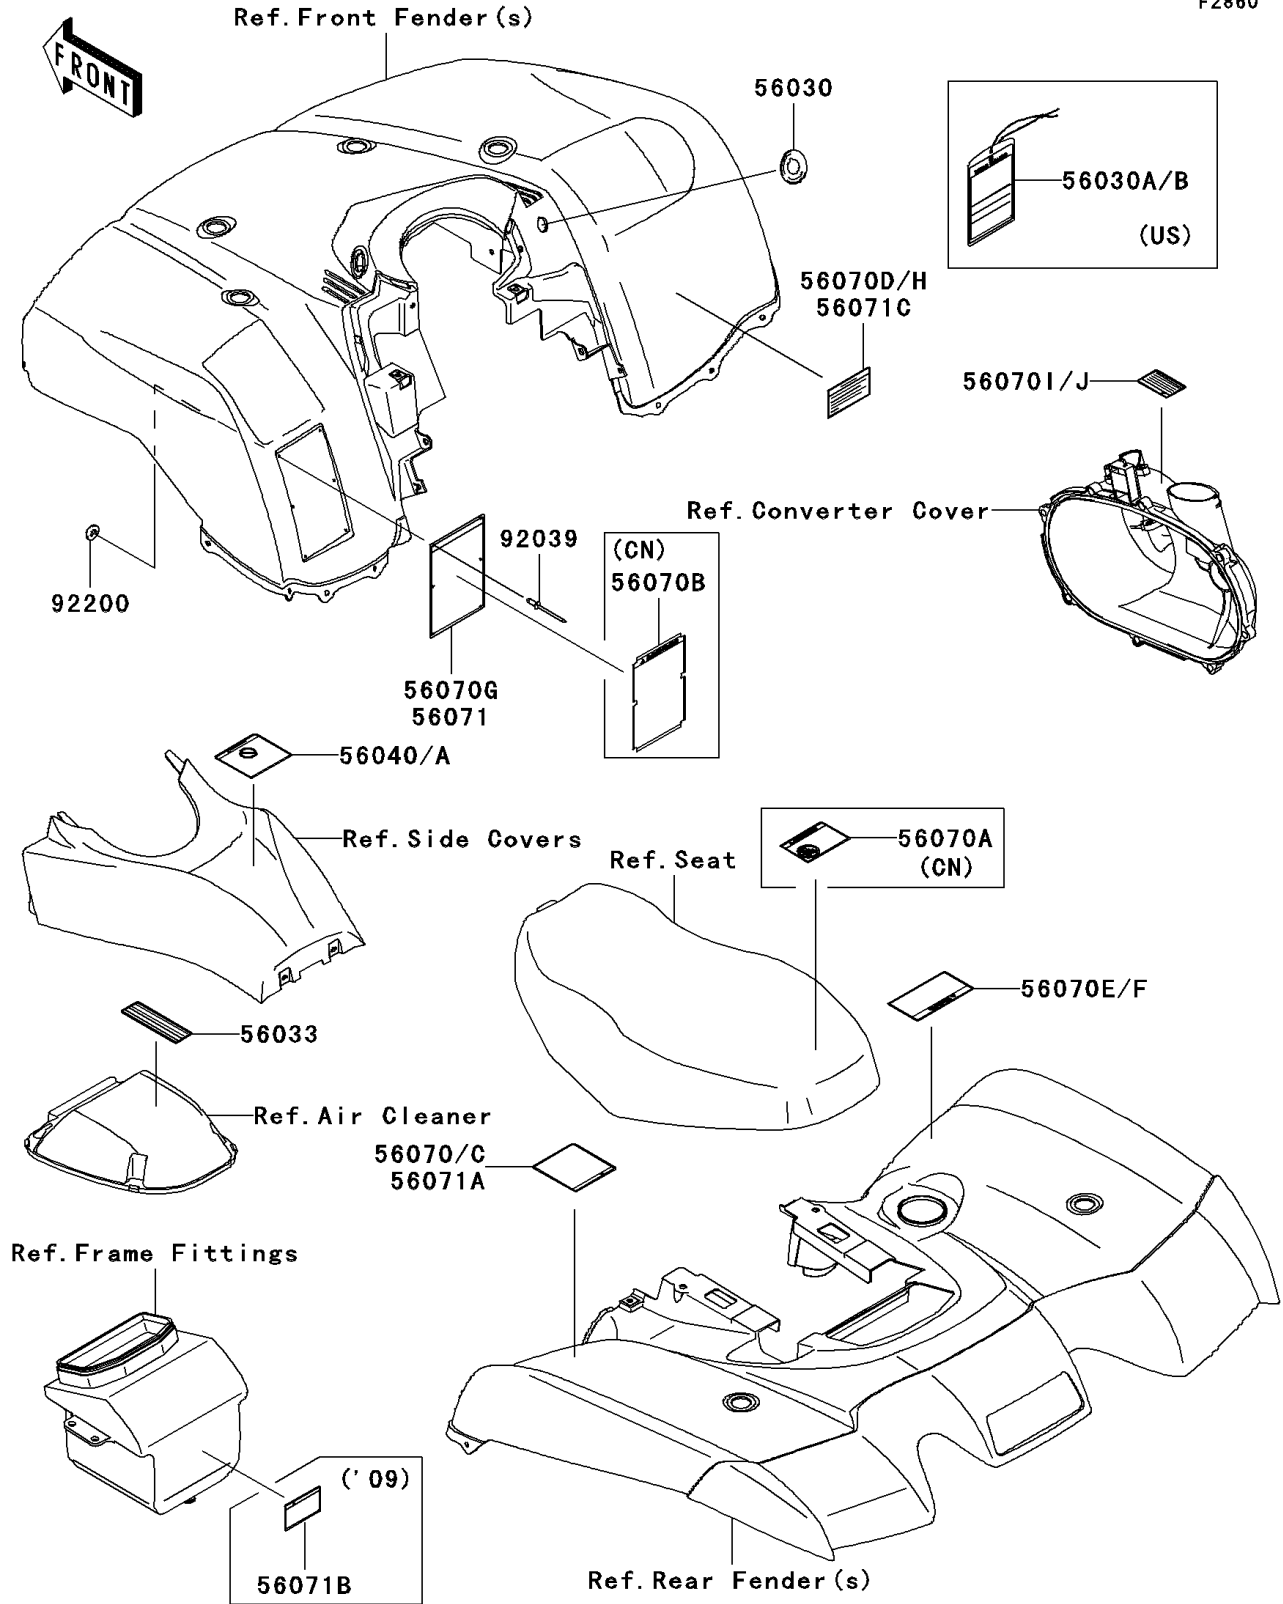

# 2006 Brute Force 650 4x4 Hardwoods Green HD PARTS DIAGRAM

Labels

F2860

## 2006 Brute Force 650 4x4 Hardwoods Green HD PARTS LIST

### Labels

ITEM NAME	PART NUMBER	QUANTITY
LABEL,IGNITION SWITCH (Ref # 56030)	56030-0014	1
LABEL-MANUAL,AIR CLEANER (Ref # 56033)	56033-1263	1
LABEL-WARNING,UNDER 16 (Ref # 56040)	56040-1276	1
LABEL-WARNING,TIRE&MAX LOAD (Ref # 56070)	56070-0014	1
LABEL-WARNING,DRIVE BELT (Ref # 56070E)	56070-0038	1
LABEL-WARNING,SERIOUS INJURY (Ref # 56070G)	56070-1151	1
LABEL-WARNING,SHIFT LEVER (Ref # 56070H)	56070-1170	1
LABEL-WARNING,CVT COVER (Ref # 56070I)	56070-1269	1
RIVET,3.2X8 (Ref # 92039)	92039-3763	6
WASHER,3.5X8X1 (Ref # 92200)	92200-1251	6
LABEL,HANGTAG (Ref # 56030A)	56030-0047	1
LABEL-WARNING,AGE (Ref # 56040A)	56040-1325	1
LABEL-WARNING,NO PASSENGER (Ref # 56070A)	56070-0018	1
LABEL-WARNING,GENERAL (Ref # 56070B)	56070-0019	1
LABEL-WARNING,TIRE&MAX LOAD (Ref # 56070C)	56070-0025	1
LABEL-WARNING,SHIFT LEVER(FRENCH) (Ref # 56070D)	56070-0037	1
LABEL-WARNING,DRIVE BELT(FRENCH) (Ref # 56070F)	56070-0039	1
LABEL-WARNING,CVT COVER(FRENCH) (Ref # 56070J)	56070-1271	1