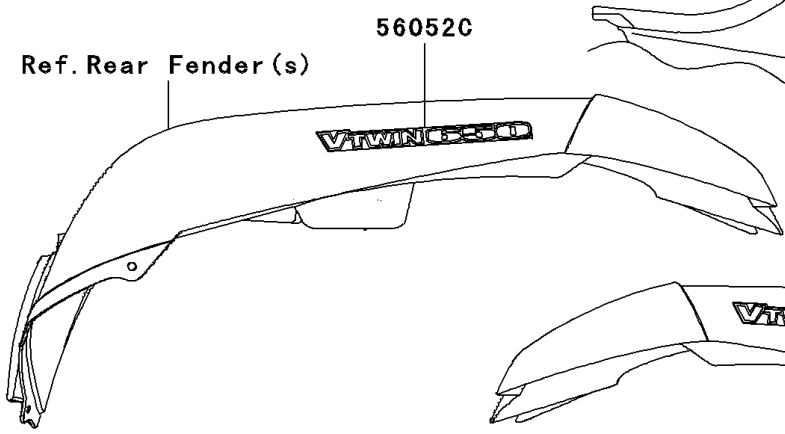

2006 Brute Force 650 4x4 Hardwoods Green HD PARTS DIAGRAM

Decals

F2861

2006 Brute Force 650 4x4 Hardwoods Green HD PARTS LIST

Decals

ITEM NAME	PART NUMBER	QUANTITY
MARK,SIDE COVER,BRUTEFORCE (Ref # 56052)	56052-0429	2
MARK,SIDE COVER,KAWASAKI (Ref # 56052A)	56052-0437	2
MARK,FR FENDER,4X4 (Ref # 56052B)	56052-0556	1
MARK,RR FENDER,V TWIN 650 (Ref # 56052C)	56052-0557	2