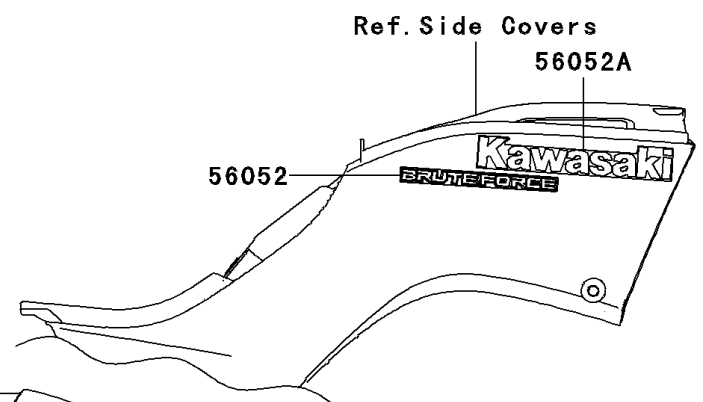

2006 Brute Force 650 4x4 Hardwoods Green HD PARTS DIAGRAM

Decals

F2861

2006 Brute Force 650 4x4 Hardwoods Green HD PARTS LIST

Decals

ITEM NAME	PART NUMBER	QUANTITY
MARK,SIDE COVER,BRUTEFORCE (Ref # 56052)	56052-0429	2
MARK,SIDE COVER,KAWASAKI (Ref # 56052A)	56052-0437	2
MARK,FR FENDER,4X4 (Ref # 56052B)	56052-0556	1
MARK,RR FENDER,V TWIN 650 (Ref # 56052C)	56052-0557	2