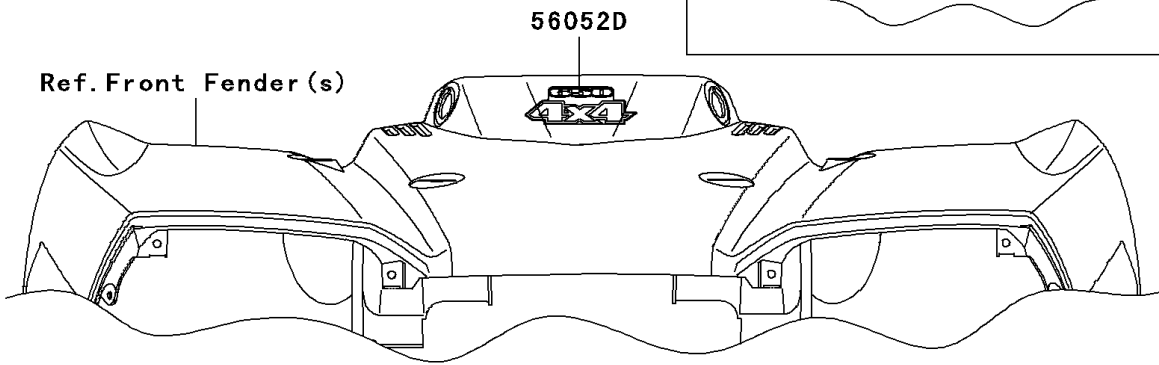

2006 Brute Force 650 4x4 Hardwoods Green HD PARTS DIAGRAM

Decals

F2861

2006 Brute Force 650 4x4 Hardwoods Green HD PARTS LIST

Decals

ITEM NAME	PART NUMBER	QUANTITY
MARK,SIDE COVER,BRUTEFORCE (Ref # 56052)	56052-0429	2
MARK,SIDE COVER,KAWASAKI (Ref # 56052A)	56052-0437	2
MARK,FR FENDER,4X4 (Ref # 56052B)	56052-0556	1
MARK,RR FENDER,V TWIN 650 (Ref # 56052C)	56052-0557	2