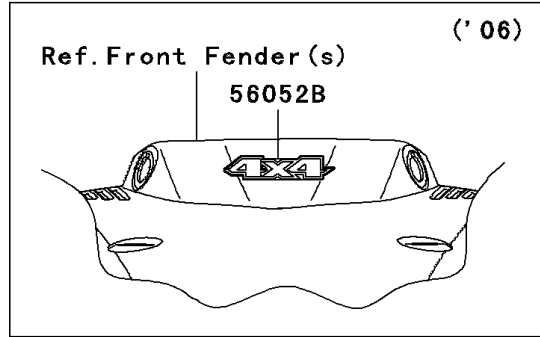

2006 Brute Force 650 4x4 Hardwoods Green HD PARTS DIAGRAM

Decals

F2861

2006 Brute Force 650 4x4 Hardwoods Green HD PARTS LIST

Decals

ITEM NAME	PART NUMBER	QUANTITY
MARK,SIDE COVER,BRUTEFORCE (Ref # 56052)	56052-0429	2
MARK,SIDE COVER,KAWASAKI (Ref # 56052A)	56052-0437	2
MARK,FR FENDER,4X4 (Ref # 56052B)	56052-0556	1
MARK,RR FENDER,V TWIN 650 (Ref # 56052C)	56052-0557	2