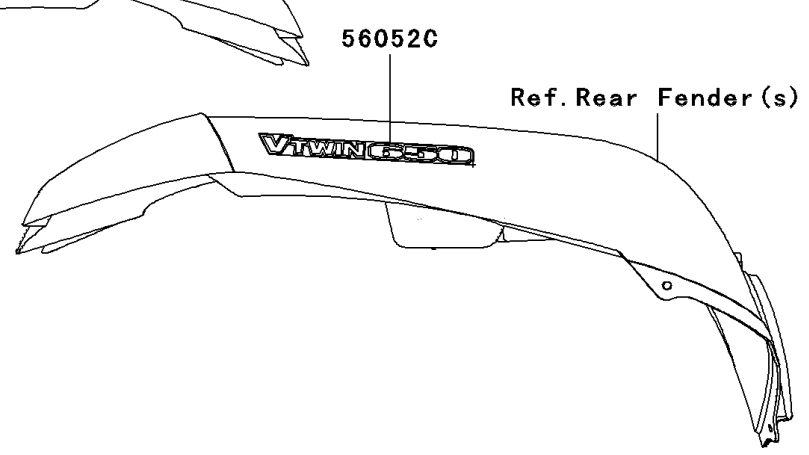

2006 Brute Force 650 4x4 Hardwoods Green HD PARTS DIAGRAM

Decals

F2861

2006 Brute Force 650 4x4 Hardwoods Green HD PARTS LIST

Decals

ITEM NAME	PART NUMBER	QUANTITY
MARK,SIDE COVER,BRUTEFORCE (Ref # 56052)	56052-0429	2
MARK,SIDE COVER,KAWASAKI (Ref # 56052A)	56052-0437	2
MARK,FR FENDER,4X4 (Ref # 56052B)	56052-0556	1
MARK,RR FENDER,V TWIN 650 (Ref # 56052C)	56052-0557	2