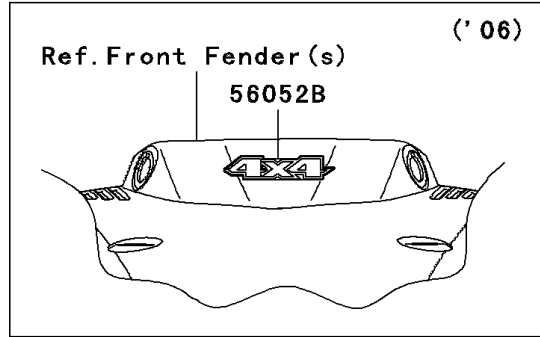

# 2009 Brute Force 650 4x4 Hardwoods Green HD PARTS DIAGRAM

Decals

F2861

## Decals

ITEM NAME	PART NUMBER	QUANTITY
MARK,SIDE COVER,BRUTEFORCE (Ref # 56052)	56052-0429	2
MARK,SIDE COVER,KAWASAKI (Ref # 56052A)	56052-0437	2
MARK,RR FENDER,V TWIN 650 (Ref # 56052C)	56052-0557	2
MARK,TOP COVER,650 4X4 (Ref # 56052D)	56052-0910	1