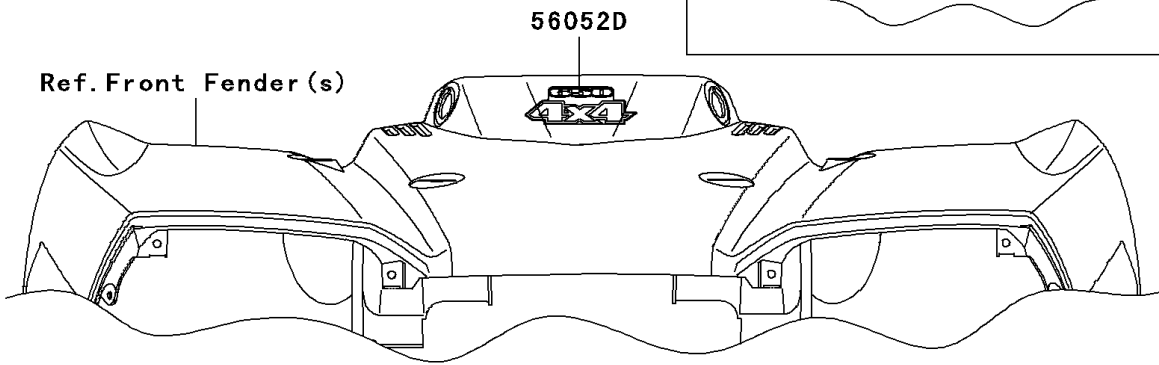

# 2009 Brute Force 650 4x4 Hardwoods Green HD PARTS DIAGRAM

Decals

F2861

## Decals

ITEM NAME	PART NUMBER	QUANTITY
MARK,SIDE COVER,BRUTEFORCE (Ref # 56052)	56052-0429	2
MARK,SIDE COVER,KAWASAKI (Ref # 56052A)	56052-0437	2
MARK,RR FENDER,V TWIN 650 (Ref # 56052C)	56052-0557	2
MARK,TOP COVER,650 4X4 (Ref # 56052D)	56052-0910	1