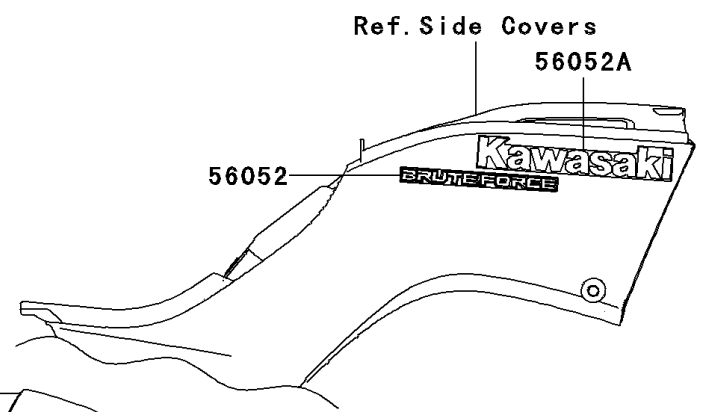

# 2009 Brute Force 650 4x4 Hardwoods Green HD PARTS DIAGRAM

Decals

F2861

## Decals

ITEM NAME	PART NUMBER	QUANTITY
MARK,SIDE COVER,BRUTEFORCE (Ref # 56052)	56052-0429	2
MARK,SIDE COVER,KAWASAKI (Ref # 56052A)	56052-0437	2
MARK,RR FENDER,V TWIN 650 (Ref # 56052C)	56052-0557	2
MARK,TOP COVER,650 4X4 (Ref # 56052D)	56052-0910	1