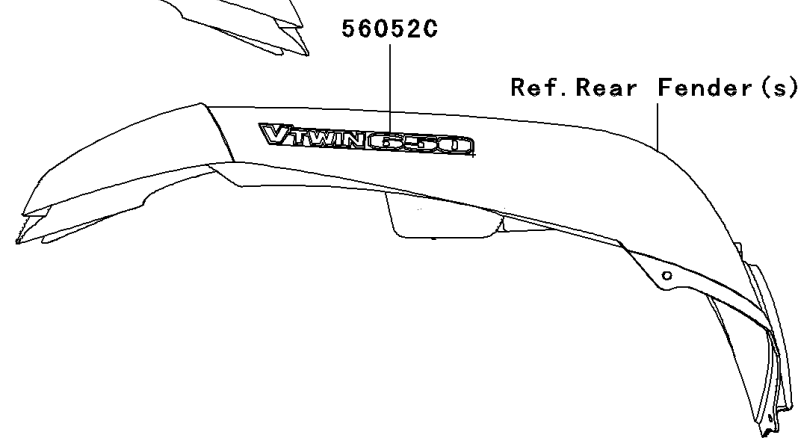

# 2009 Brute Force 650 4x4 Hardwoods Green HD PARTS DIAGRAM

Decals

F2861

## Decals

ITEM NAME	PART NUMBER	QUANTITY
MARK,SIDE COVER,BRUTEFORCE (Ref # 56052)	56052-0429	2
MARK,SIDE COVER,KAWASAKI (Ref # 56052A)	56052-0437	2
MARK,RR FENDER,V TWIN 650 (Ref # 56052C)	56052-0557	2
MARK,TOP COVER,650 4X4 (Ref # 56052D)	56052-0910	1