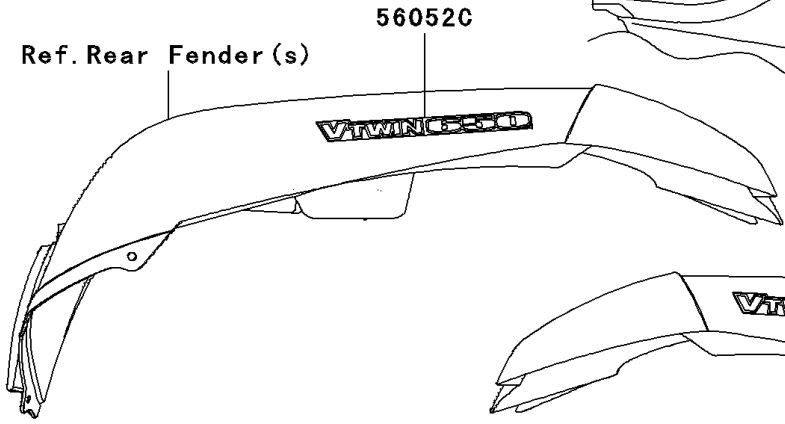

# 2009 Brute Force 650 4x4 Hardwoods Green HD PARTS DIAGRAM

Decals

F2861

## Decals

ITEM NAME	PART NUMBER	QUANTITY
MARK,SIDE COVER,BRUTEFORCE (Ref # 56052)	56052-0429	2
MARK,SIDE COVER,KAWASAKI (Ref # 56052A)	56052-0437	2
MARK,RR FENDER,V TWIN 650 (Ref # 56052C)	56052-0557	2
MARK,TOP COVER,650 4X4 (Ref # 56052D)	56052-0910	1