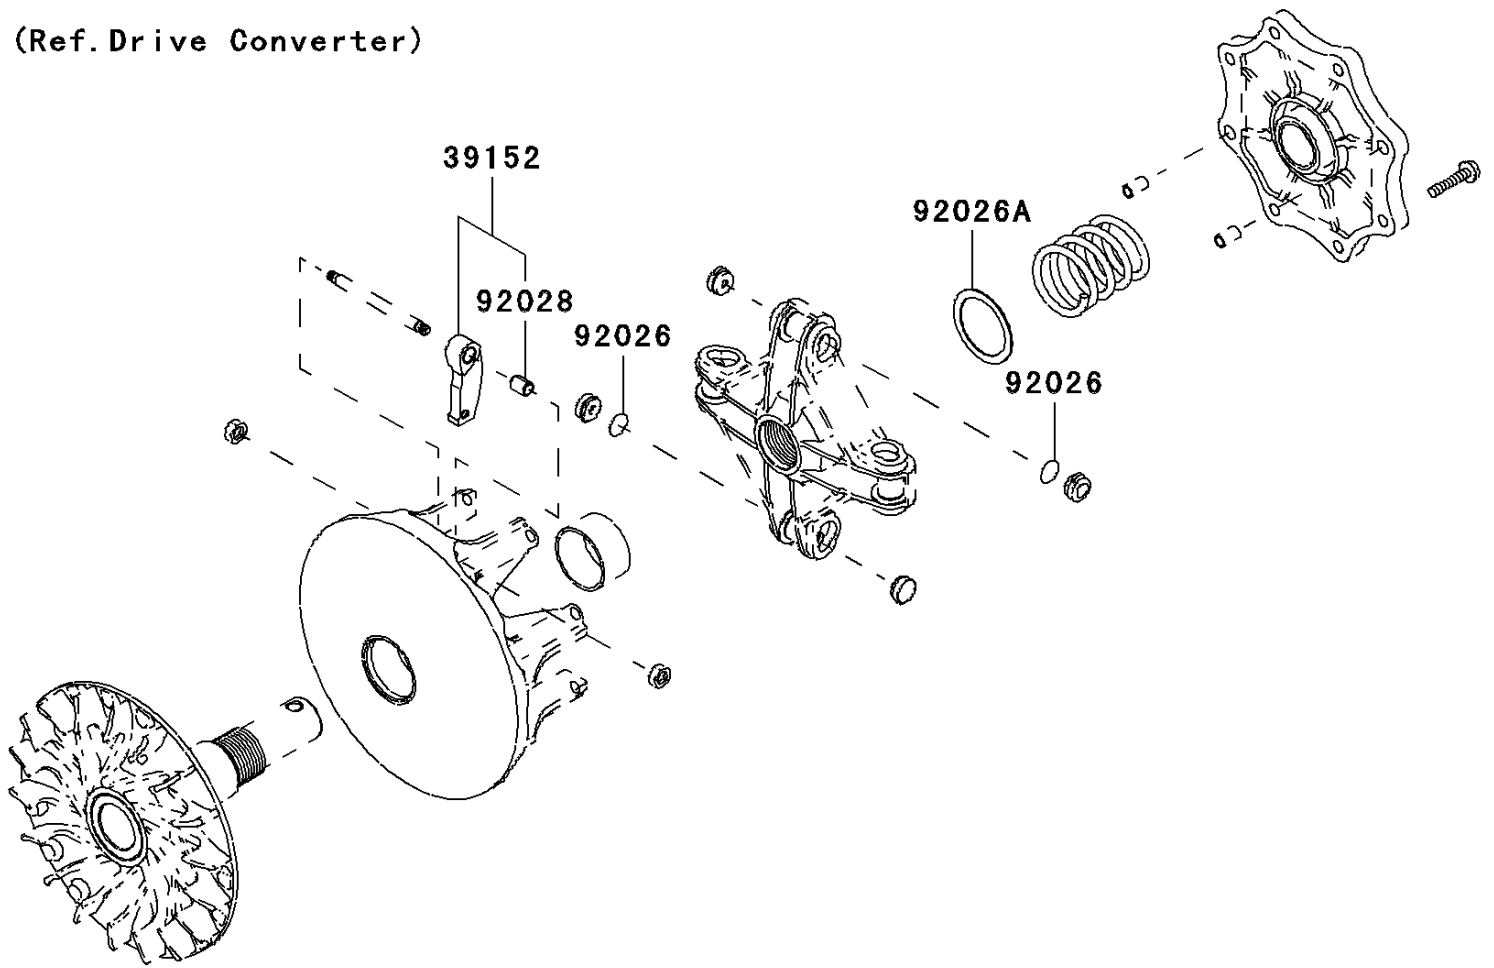

2006 Brute Force 650 4x4 Hardwoods Green HD PARTS DIAGRAM

Optional Parts(Drive Converter)

F2890A

(Ref. Drive Converter)

2006 Brute Force 650 4x4 Hardwoods Green HD PARTS LIST

Optional Parts(Drive Converter)

ITEM NAME	PART NUMBER	QUANTITY
WEIGHT-RAMP (Ref # 39152)	39152-1088	4
SPACER,T=0.1 (Ref # 92026)	92026-0038	2
SPACER,39X49.5X1.0 (Ref # 92026A)	92026-1603	1
BUSHING (Ref # 92028)	92028-1973	4