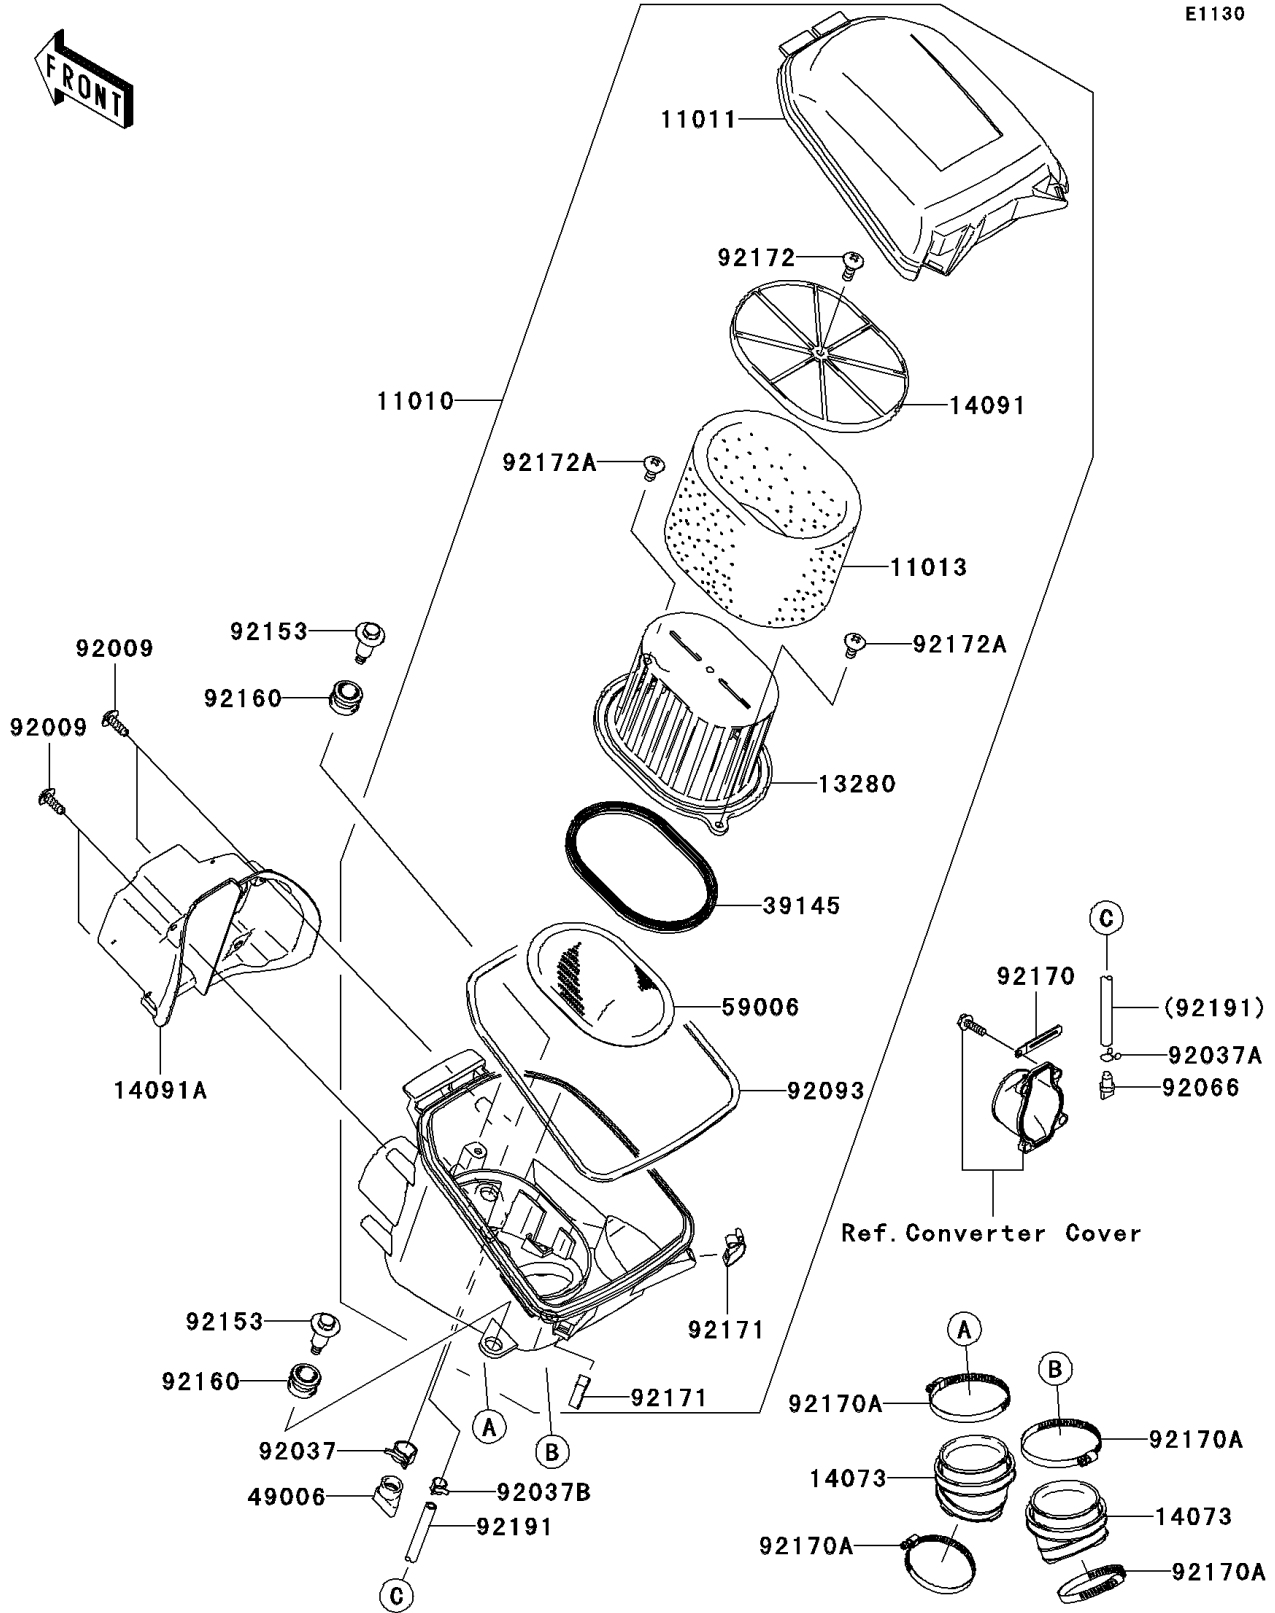

2007 Brute Force 650 4x4i Hardwoods Green HD PARTS DIAGRAM

Air Cleaner

E1130

2007 Brute Force 650 4x4i Hardwoods Green HD PARTS LIST

Air Cleaner

ITEM NAME	PART NUMBER	QUANTITY
FILTER-ASSY-AIR,F.BLACK (Ref # 11010)	11010-0125-6Z	1
CASE-AIR FILTER,UPP,F.BLACK (Ref # 11011)	11011-0017-6Z	1
ELEMENT-AIR FILTER (Ref # 11013)	11013-0021	1
HOLDER (Ref # 13280)	13280-0048	1
DUCT,JOINT (Ref # 14073)	14073-0030	2
COVER,ELEMENT (Ref # 14091)	14091-0163	1
COVER,FR (Ref # 14091A)	14091-0164	1
TRIM-SEAL (Ref # 39145)	39145-0001	1
BOOT (Ref # 49006)	49006-1292	1
ARRESTER-FLAME (Ref # 59006)	59006-0002	1
SCREW,TAPPING (Ref # 92009)	92009-1113	4
CLAMP,HOSE CLIP (Ref # 92037)	92037-1460	1
CLAMP,TUBE (Ref # 92037A)	92037-147	1
CLAMP,TUBE (Ref # 92037B)	92037-1505	1
PLUG,DRAIN (Ref # 92066)	92066-1211	1
SEAL (Ref # 92093)	92093-0083	1
BOLT,FLANGED,6X28.7 (Ref # 92153)	92153-1052	2
DAMPER (Ref # 92160)	92160-1594	2
CLAMP (Ref # 92170)	92170-1514	1
CLAMP (Ref # 92170A)	92170-1763	4
CLAMP (Ref # 92171)	92171-0225	2
SCREW,6X18 (Ref # 92172)	92172-0130	1
SCREW,6X14 (Ref # 92172A)	92172-0131	2
TUBE,7X11X470 (Ref # 92191)	92191-1531	1