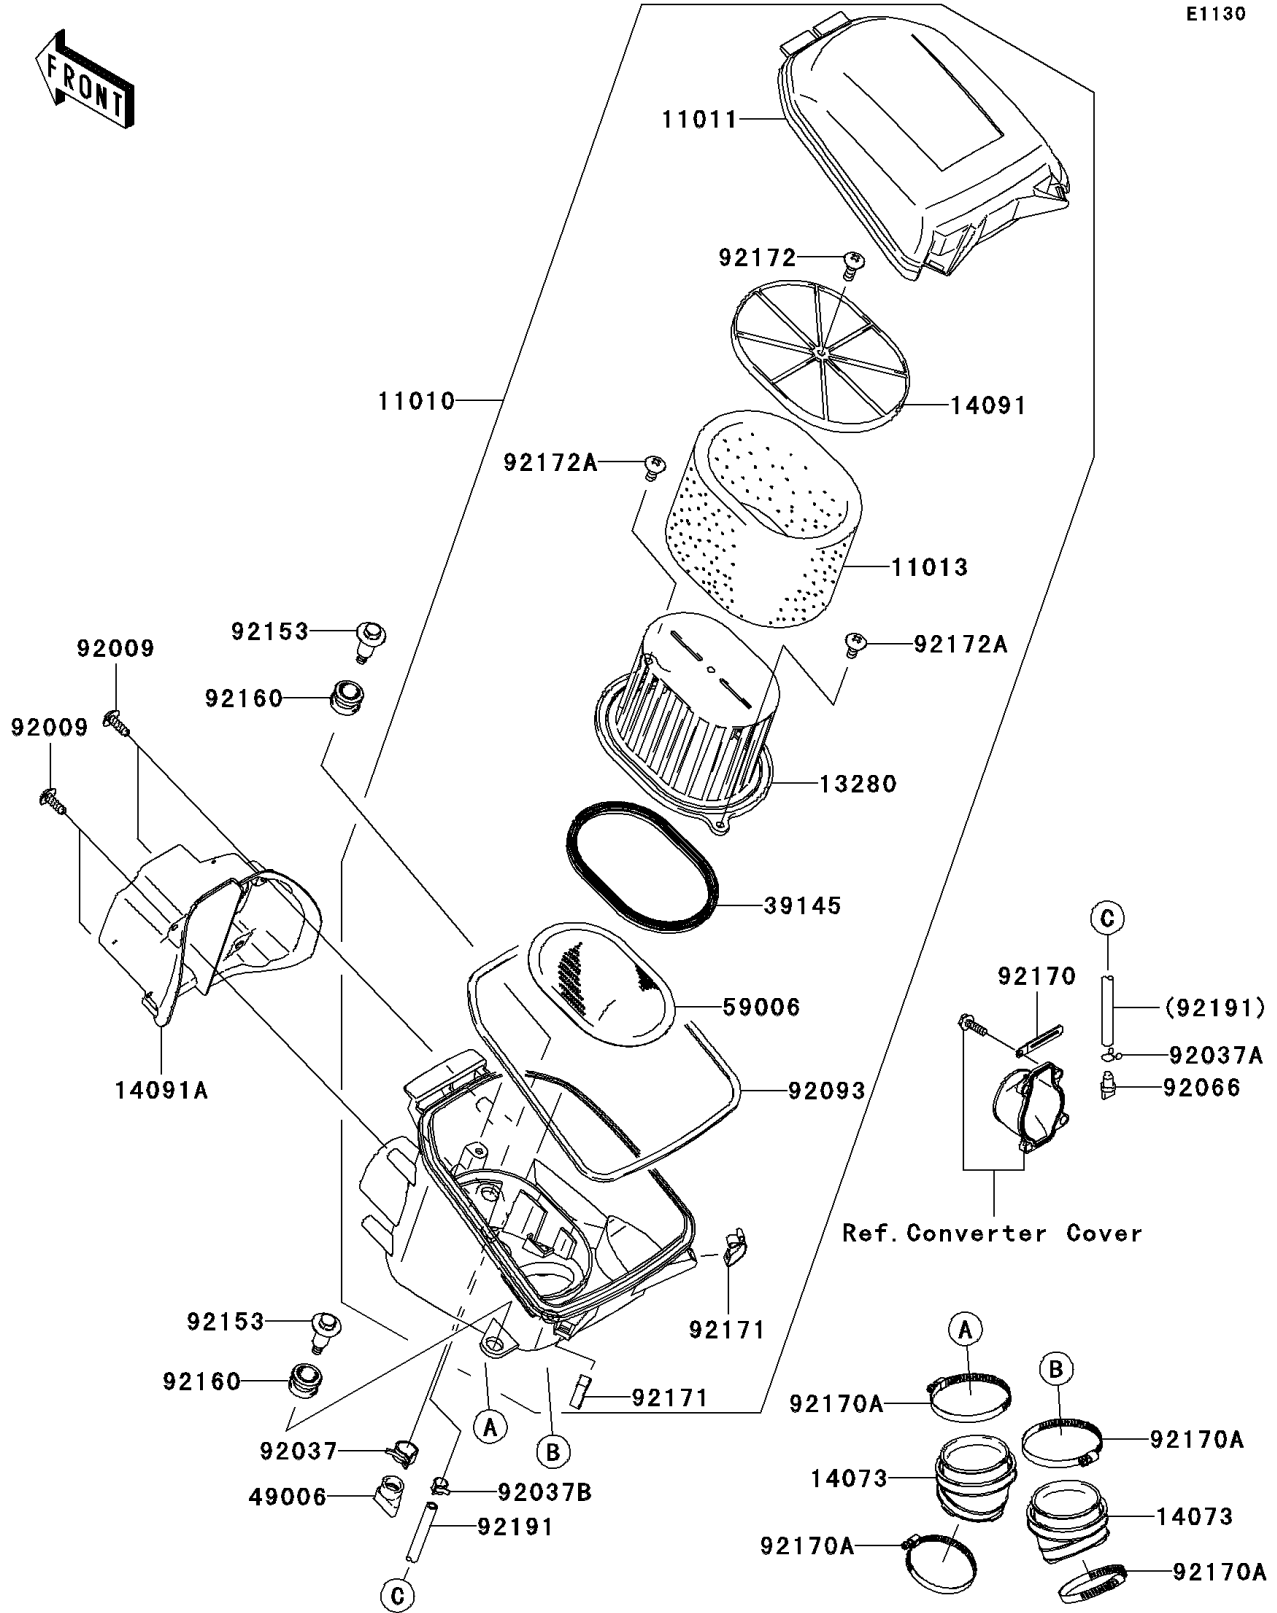

2008 Brute Force 650 4x4i Hardwoods Green HD PARTS DIAGRAM

Air Cleaner

E1130

2008 Brute Force 650 4x4i Hardwoods Green HD PARTS LIST

Air Cleaner

| ITEM NAME | PART NUMBER | QUANTITY |
|---|---------------|----------|
| FILTER-ASSY-AIR,F.BLACK (Ref # 11010) | 11010-0125-6Z | 1 |
| CASE-AIR FILTER,UPP,F.BLACK (Ref # 11011) | 11011-0017-6Z | 1 |
| ELEMENT-AIR FILTER (Ref # 11013) | 11013-0021 | 1 |
| HOLDER (Ref # 13280) | 13280-0048 | 1 |
| DUCT,JOINT (Ref # 14073) | 14073-0030 | 2 |
| COVER,ELEMENT (Ref # 14091) | 14091-0163 | 1 |
| COVER,FR (Ref # 14091A) | 14091-0164 | 1 |
| TRIM-SEAL (Ref # 39145) | 39145-0001 | 1 |
| BOOT (Ref # 49006) | 49006-1292 | 1 |
| ARRESTER-FLAME (Ref # 59006) | 59006-0002 | 1 |
| SCREW,TAPPING (Ref # 92009) | 92009-1113 | 4 |
| CLAMP,HOSE CLIP (Ref # 92037) | 92037-1460 | 1 |
| CLAMP,TUBE (Ref # 92037A) | 92037-147 | 1 |
| CLAMP,TUBE (Ref # 92037B) | 92037-1505 | 1 |
| PLUG,DRAIN (Ref # 92066) | 92066-1211 | 1 |
| SEAL (Ref # 92093) | 92093-0083 | 1 |
| BOLT,FLANGED,6X28.7 (Ref # 92153) | 92153-1052 | 2 |
| DAMPER (Ref # 92160) | 92160-1594 | 2 |
| CLAMP (Ref # 92170) | 92170-1514 | 1 |
| CLAMP (Ref # 92170A) | 92170-1763 | 4 |
| CLAMP (Ref # 92171) | 92171-0225 | 2 |
| SCREW,6X18 (Ref # 92172) | 92172-0130 | 1 |
| SCREW,6X14 (Ref # 92172A) | 92172-0131 | 2 |
| TUBE,7X11X470 (Ref # 92191) | 92191-1531 | 1 |