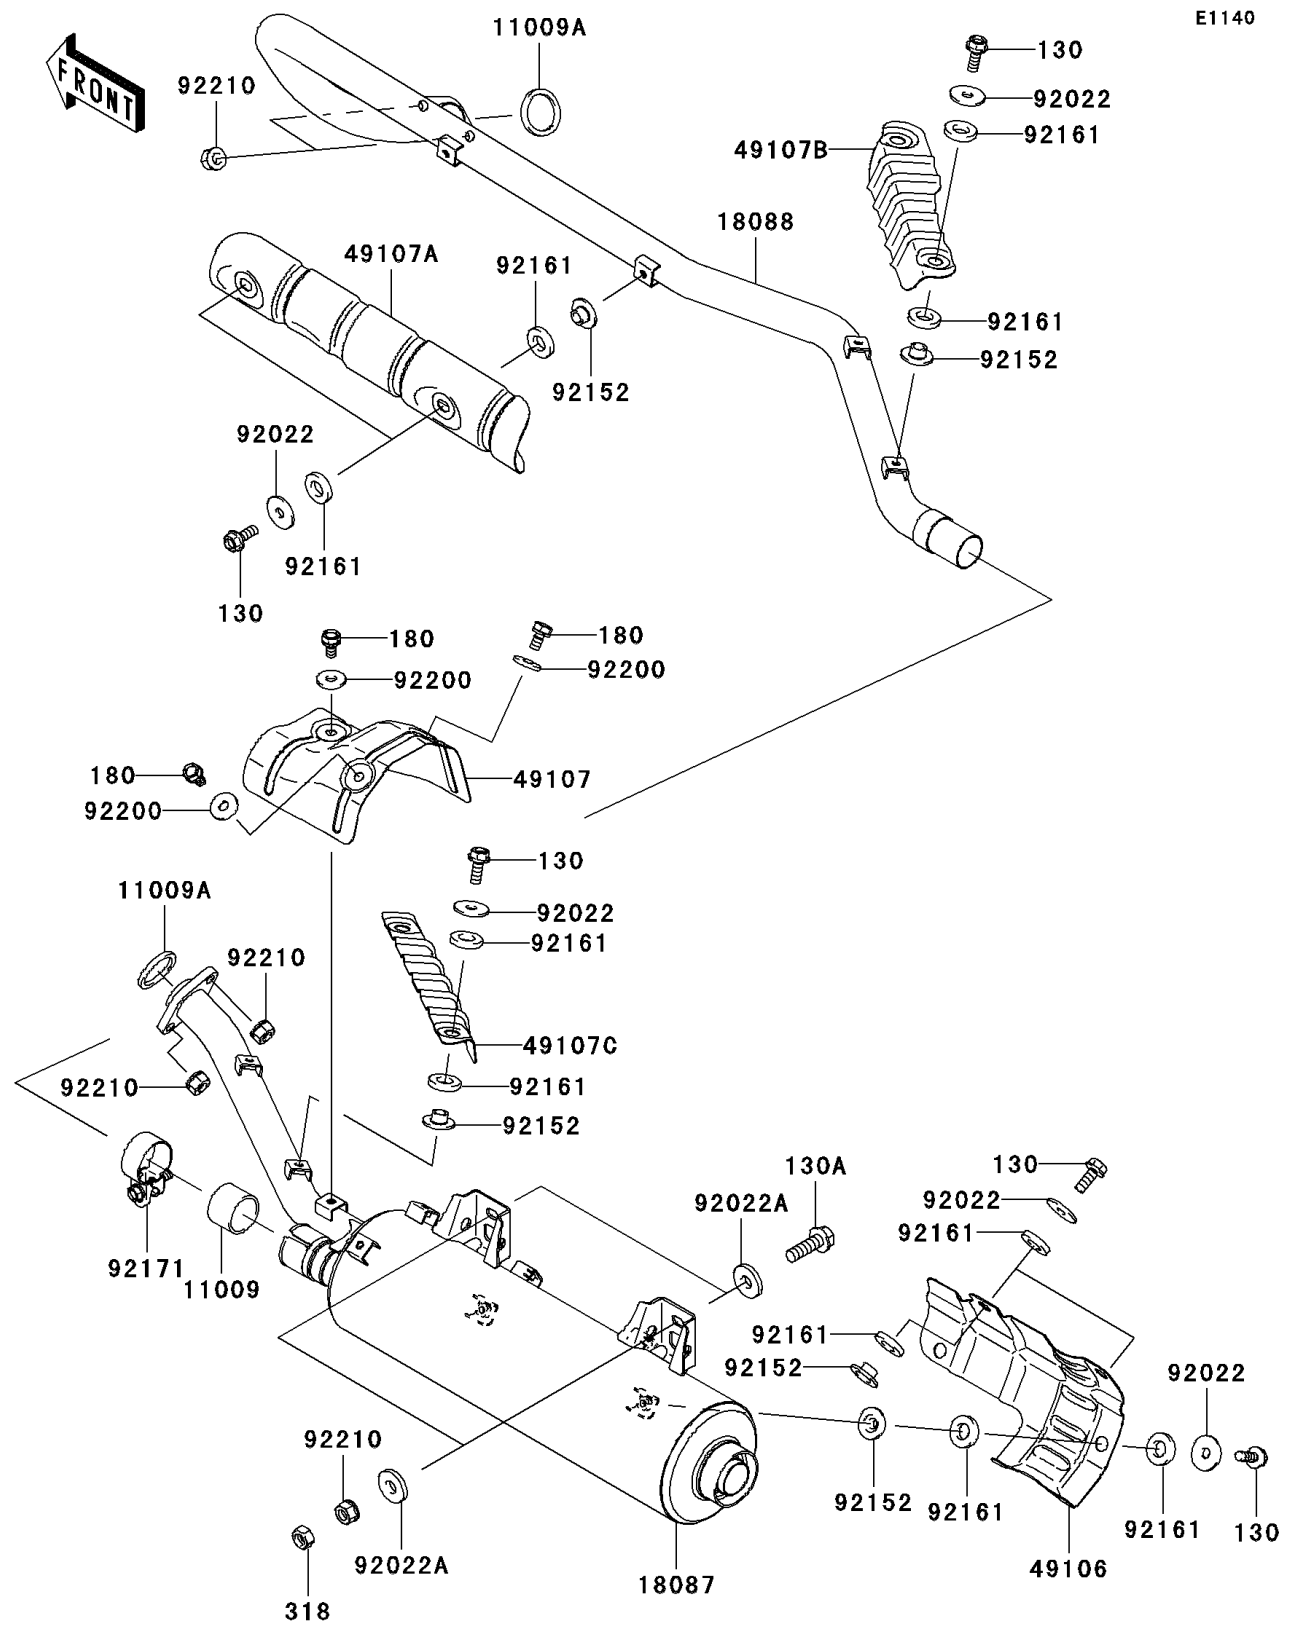

2007 Brute Force 650 4x4i Hardwoods Green HD PARTS DIAGRAM

Muffler(s)

E1140

2007 Brute Force 650 4x4i Hardwoods Green HD PARTS LIST

Muffler(s)

ITEM NAME	PART NUMBER	QUANTITY
BOLT-FLANGED,6X16 (Ref # 130)	130BD0616	10
BOLT-FLANGED,8X25 (Ref # 130A)	130CD0825	2
BOLT-UPSET-WS,6X12 (Ref # 180)	180BD0612	3
NUT-HEX-SMALL,8MM (Ref # 318)	318BA0800	2
GASKET,MUFFLER CONNECTING (Ref # 11009)	11009-1865	1
GASKET,EXHAUST HOLDER (Ref # 11009A)	11009-1894	2
MUFFLER (Ref # 18087)	18087-0167	1
PIPE-EXHAUST (Ref # 18088)	18088-0379	1
COVER-MUFFLER (Ref # 49106)	49106-0048	1
COVER-EXHAUST PIPE,RR (Ref # 49107)	49107-0050	1
COVER-EXHAUST PIPE,FR (Ref # 49107A)	49107-0065	1
COVER-EXHAUST PIPE,MIDDLE LH (Ref # 49107B)	49107-0066	1
COVER-EXHAUST PIPE,MIDDLE RH (Ref # 49107C)	49107-0067	1
WASHER,6.5X22X1.6 (Ref # 92022)	92022-237	10
WASHER,8.5X22X3.2 (Ref # 92022A)	92022-276	4
COLLAR (Ref # 92152)	92152-0423	10
DAMPER (Ref # 92161)	92161-0319	20
CLAMP (Ref # 92171)	92171-1330	1
WASHER,6.5X18X2.0 (Ref # 92200)	92200-2035	3
NUT,8MM (Ref # 92210)	92210-1242	6