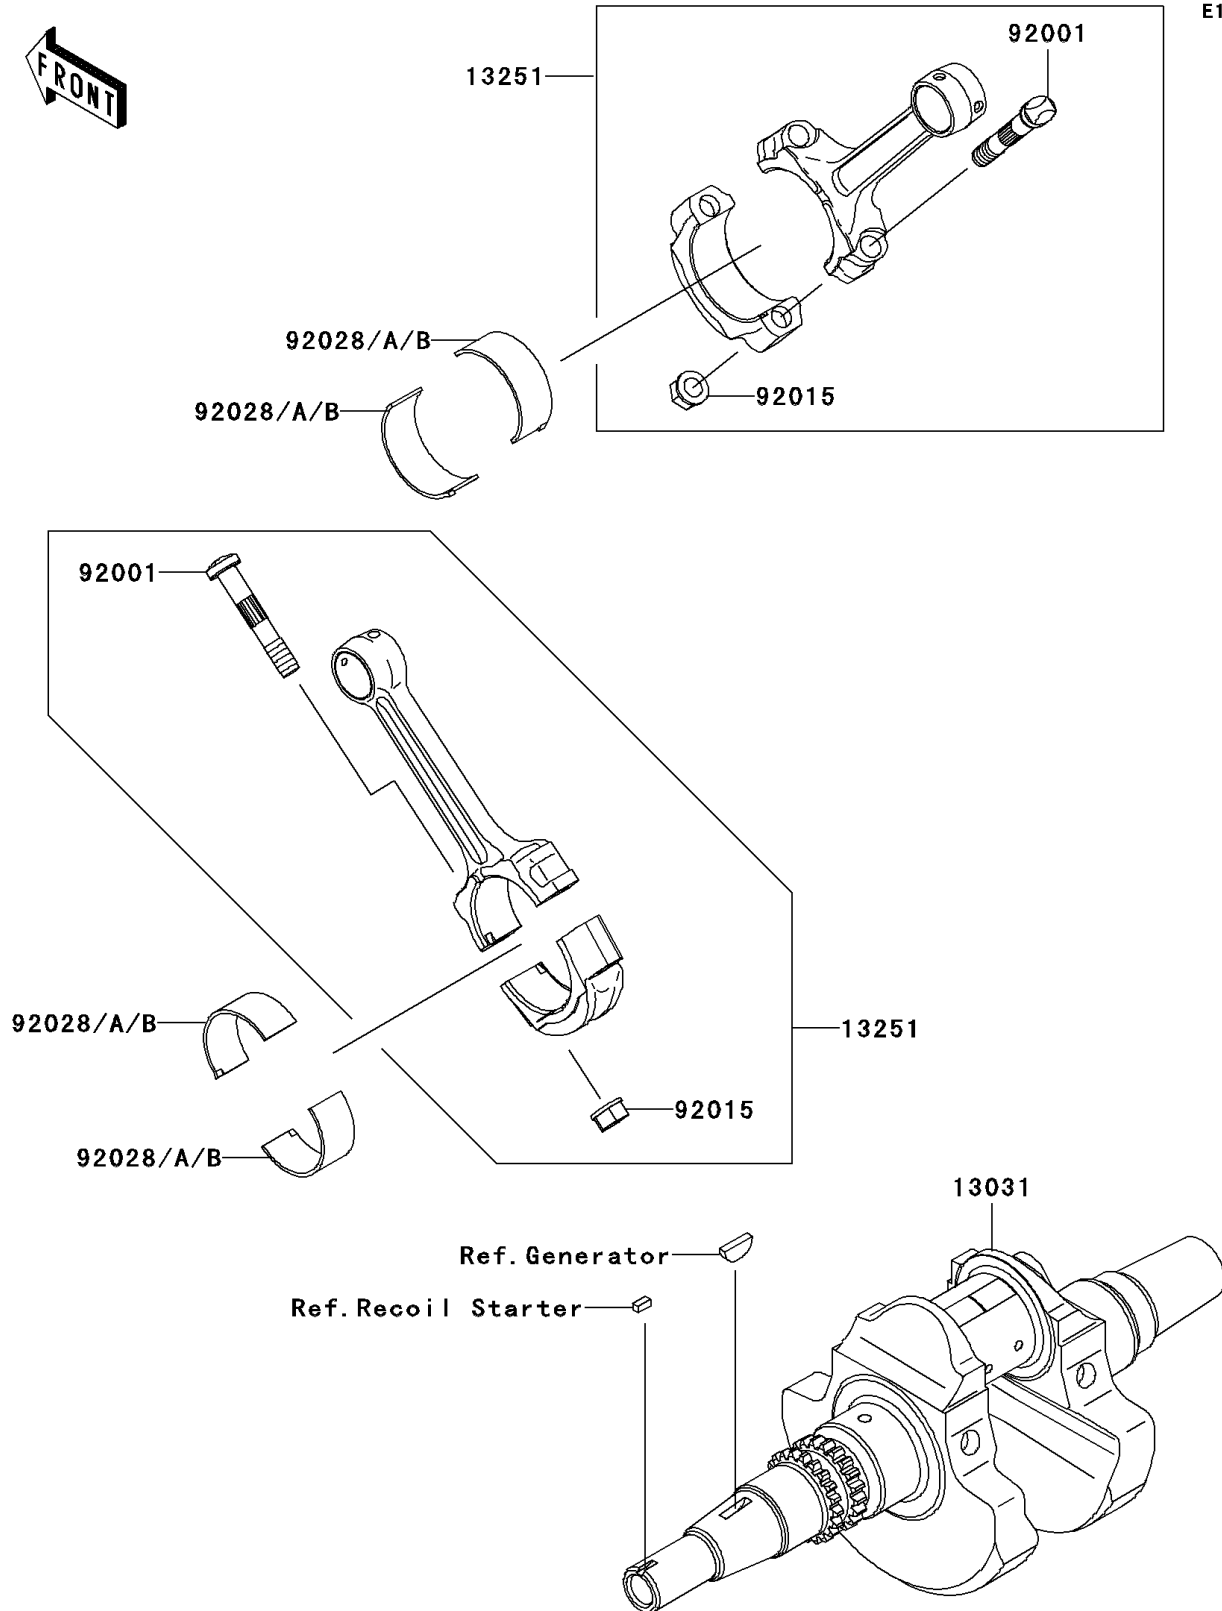

2008 Brute Force 650 4x4i Hardwoods Green HD PARTS DIAGRAM

Crankshaft

E1321

2008 Brute Force 650 4x4i Hardwoods Green HD PARTS LIST

Crankshaft

ITEM NAME	PART NUMBER	QUANTITY
CRANKSHAFT-COMP (Ref # 13031)	13031-0078	1
ROD-ASSY-CONNECTING (Ref # 13251)	13251-1130	2
BOLT,CONNECTING ROD (Ref # 92001)	92001-1980	4
NUT,FLANGED,8MM (Ref # 92015)	92015-1311	4
BUSHING,CONNECTING ROD,GREEN (Ref # 92028)	92028-1961	AR
BUSHING,CONNECTING ROD,YELLOW (Ref # 92028A)	92028-1962	4
BUSHING,CONNECTING ROD,BROWN (Ref # 92028B)	92028-1963	AR