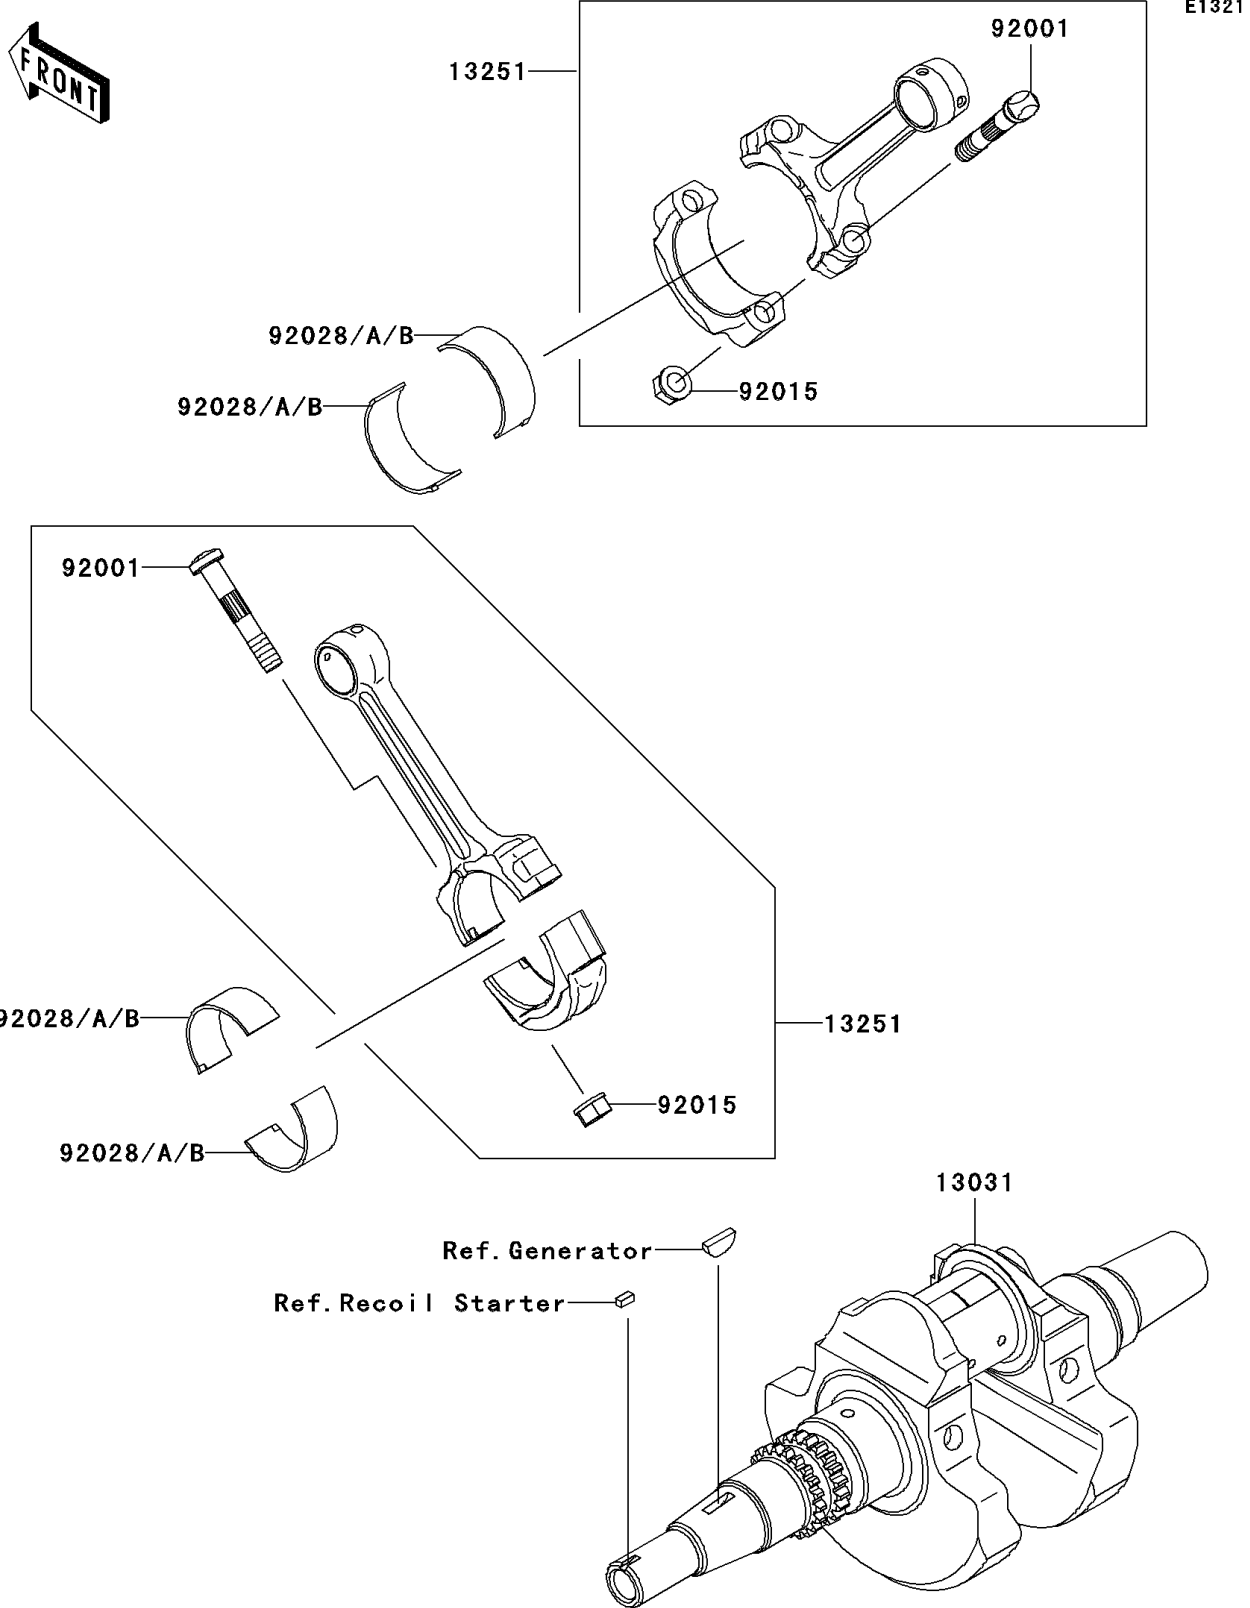

# 2008 Brute Force 650 4x4i Hardwoods Green HD PARTS DIAGRAM

Crankshaft

## 2008 Brute Force 650 4x4i Hardwoods Green HD PARTS LIST

### Crankshaft

ITEM NAME	PART NUMBER	QUANTITY
CRANKSHAFT-COMP (Ref # 13031)	13031-0078	1
ROD-ASSY-CONNECTING (Ref # 13251)	13251-1130	2
BOLT,CONNECTING ROD (Ref # 92001)	92001-1980	4
NUT,FLANGED,8MM (Ref # 92015)	92015-1311	4
BUSHING,CONNECTING ROD,GREEN (Ref # 92028)	92028-1961	AR
BUSHING,CONNECTING ROD,YELLOW (Ref # 92028A)	92028-1962	4
BUSHING,CONNECTING ROD,BROWN (Ref # 92028B)	92028-1963	AR