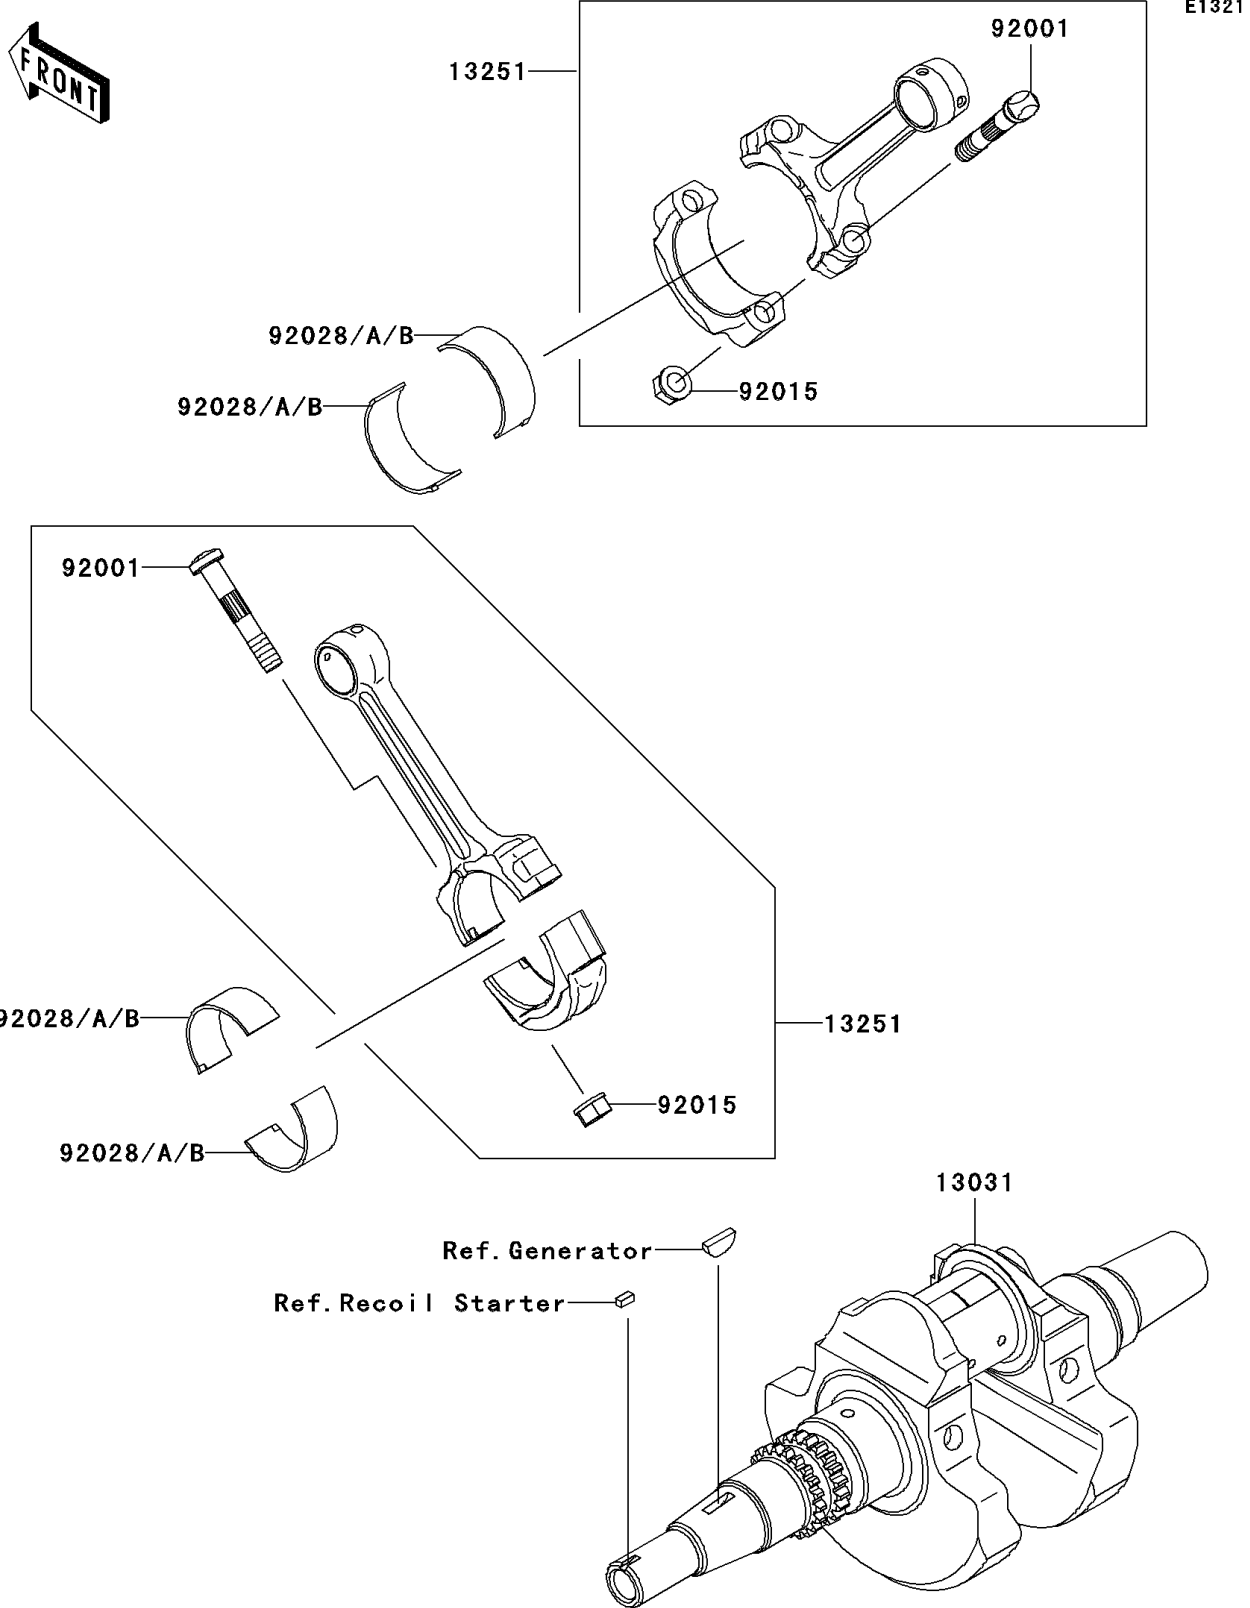

2009 Brute Force 650 4x4i Hardwoods Green HD PARTS DIAGRAM

Crankshaft

2009 Brute Force 650 4x4i Hardwoods Green HD PARTS LIST

Crankshaft

ITEM NAME	PART NUMBER	QUANTITY
CRANKSHAFT-COMP (Ref # 13031)	13031-0078	1
ROD-ASSY-CONNECTING (Ref # 13251)	13251-1130	2
BOLT,CONNECTING ROD (Ref # 92001)	92001-1980	4
NUT,FLANGED,8MM (Ref # 92015)	92015-1311	4
BUSHING,CONNECTING ROD,GREEN (Ref # 92028)	92028-1961	AR
BUSHING,CONNECTING ROD,YELLOW (Ref # 92028A)	92028-1962	4
BUSHING,CONNECTING ROD,BROWN (Ref # 92028B)	92028-1963	AR