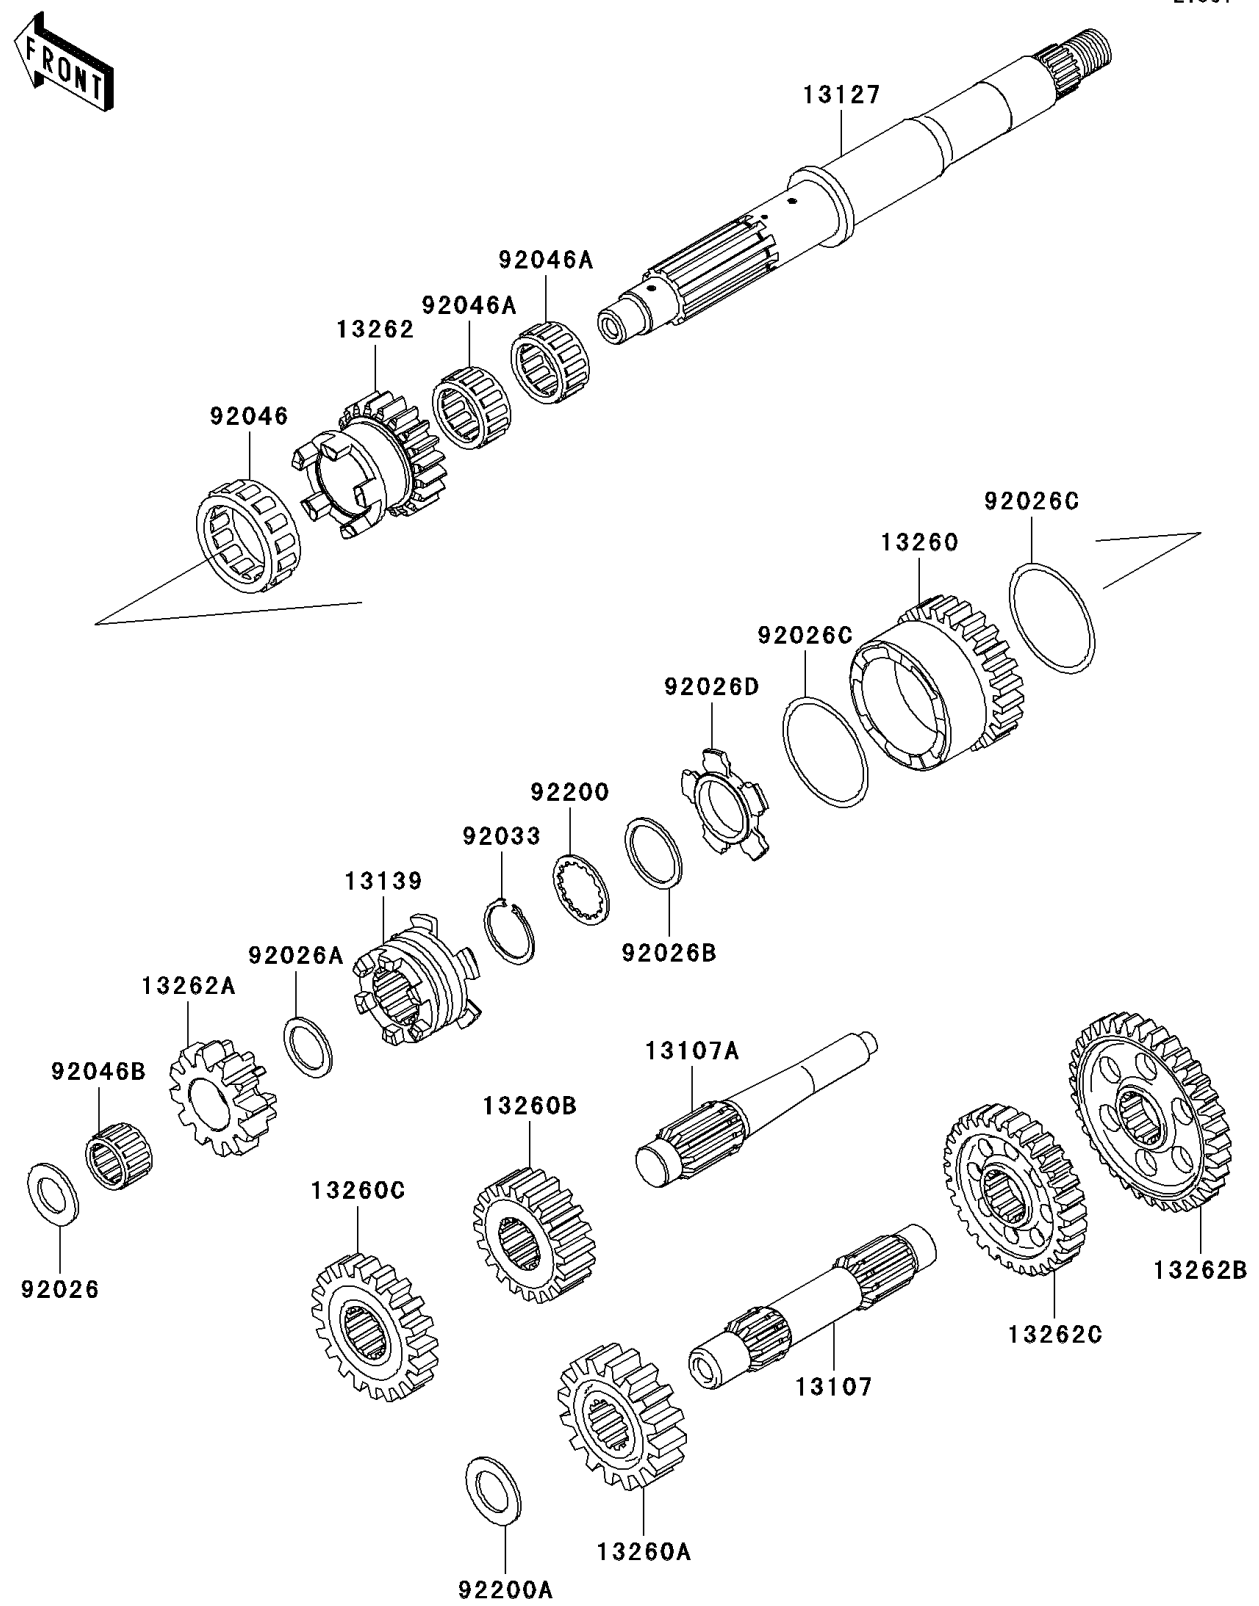

2008 Brute Force 650 4x4i Hardwoods Green HD PARTS DIAGRAM

Transmission

E1361

2008 Brute Force 650 4x4i Hardwoods Green HD PARTS LIST

Transmission

ITEM NAME	PART NUMBER	QUANTITY
SHAFT,COUNTER (Ref # 13107)	13107-0113	1
SHAFT,REVERSE,IDLE (Ref # 13107A)	13107-1437	1
SHAFT-TRANSMISSION INPUT (Ref # 13127)	13127-1282	1
SHIFTER (Ref # 13139)	13139-0003	1
GEAR,INPUT HIGH,26T (Ref # 13260)	13260-1867	1
GEAR,OUTPUT DRIVE,18T (Ref # 13260A)	13260-1871	1
GEAR,OUTPUT REVERSE,16T (Ref # 13260B)	13260-1872	1
GEAR,DRIVEN REVERSE,16T (Ref # 13260C)	13260-1873	1
GEAR,INPUT LOW,20T (Ref # 13262)	13262-0234	1
GEAR,INPUT REVERSE,12T (Ref # 13262A)	13262-0235	1
GEAR,DRIVEN LOW,36T (Ref # 13262B)	13262-0313	1
GEAR,DRIVEN HI,30T (Ref # 13262C)	13262-0314	1
SPACER,17.3X30X2.0 (Ref # 92026)	92026-1415	1
SPACER,21.2X29X1.6 (Ref # 92026A)	92026-1568	1
SPACER,28.2X34.5X1.6 (Ref # 92026B)	92026-1587	1
SPACER,48.2X54.3X1.0 (Ref # 92026C)	92026-1599	2
SPACER,HI&LOW (Ref # 92026D)	92026-1600	1
RING-SNAP,25.9X30.6X1.2 (Ref # 92033)	92033-1037	1
BEARING-NEEDLE,HIGH GEAR (Ref # 92046)	92046-1276	1
BEARING-NEEDLE,FWF-283317 (Ref # 92046A)	92046-1278	2
BEARING-NEEDLE,REVERSE GEAR (Ref # 92046B)	92046-1279	1
WASHER,28.5X34.0X1.5 (Ref # 92200)	92200-1240	1
WASHER,20.3X33X2.0 (Ref # 92200A)	92200-1351	1