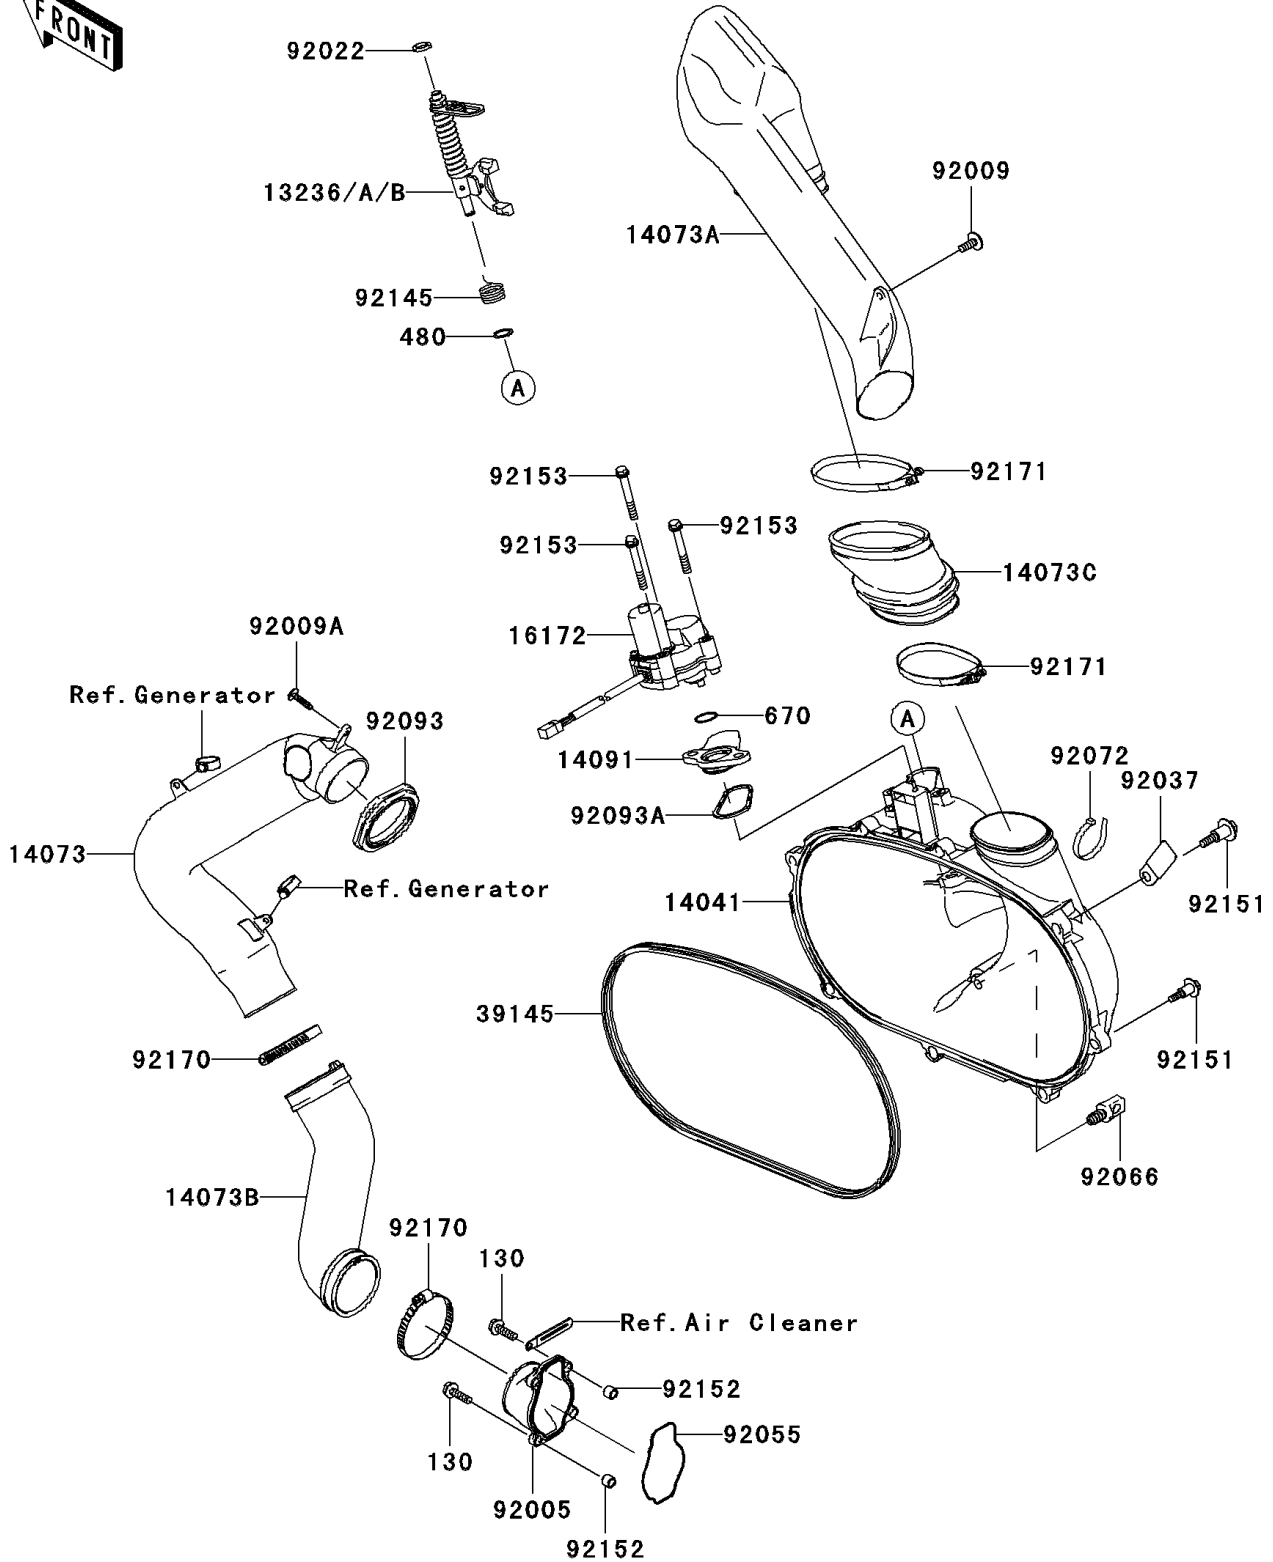

# 2006 Brute Force 650 4x4i Hardwoods Green HD PARTS DIAGRAM

Converter Cover

E1393

## 2006 Brute Force 650 4x4i Hardwoods Green HD PARTS LIST

### Converter Cover

ITEM NAME	PART NUMBER	QUANTITY
BOLT-FLANGED,6X20 (Ref # 130)	130CD0620	4
CIRCLIP-TYPE-C,10MM (Ref # 480)	480J1000	1
O RING (Ref # 670)	670D3022	1
LEVER-COMP,YELLOW (Ref # 13236)	13236-0046	AR
LEVER-COMP,GREEN (Ref # 13236A)	13236-0047	AR
LEVER-COMP,PAINT LESS (Ref # 13236B)	13236-0048	1
COVER-COMP (Ref # 14041)	14041-0004	1
DUCT,INTAKE (Ref # 14073)	14073-0025	1
DUCT,EXHAUST (Ref # 14073A)	14073-0026	1
DUCT,INTAKE JOINT (Ref # 14073B)	14073-0027	1
DUCT,EXHAUST JOINT (Ref # 14073C)	14073-0028	1
COVER (Ref # 14091)	14091-1421	1
ACTUATOR (Ref # 16172)	16172-0006	1
TRIM-SEAL (Ref # 39145)	39145-1135	1
FITTING (Ref # 92005)	92005-1387	1
SCREW,6X16 (Ref # 92009)	92009-1694	1
SCREW,TAPPING,5X20 (Ref # 92009A)	92009-1993	1
WASHER,10.2X16X1 (Ref # 92022)	92022-1829	1
CLAMP (Ref # 92037)	92037-1780	1
RING-O (Ref # 92055)	92055-1630	1
PLUG,DRAIN,11X19 (Ref # 92066)	92066-1580	1
BAND,L=188 (Ref # 92072)	92072-1239	1
SEAL (Ref # 92093)	92093-0016	1
SEAL (Ref # 92093A)	92093-1548	1
SPRING (Ref # 92145)	92145-1567	1
BOLT,FLANGED,6X30 (Ref # 92151)	92151-1686	8
COLLAR (Ref # 92152)	92152-1332	4
BOLT,6X47 (Ref # 92153)	92153-0678	3
CLAMP (Ref # 92170)	92170-1764	2

# 2006 Brute Force 650 4x4i Hardwoods Green HD PARTS LIST

Converter Cover

ITEM NAME	PART NUMBER	QUANTITY
CLAMP (Ref # 92171)	92171-0208	2